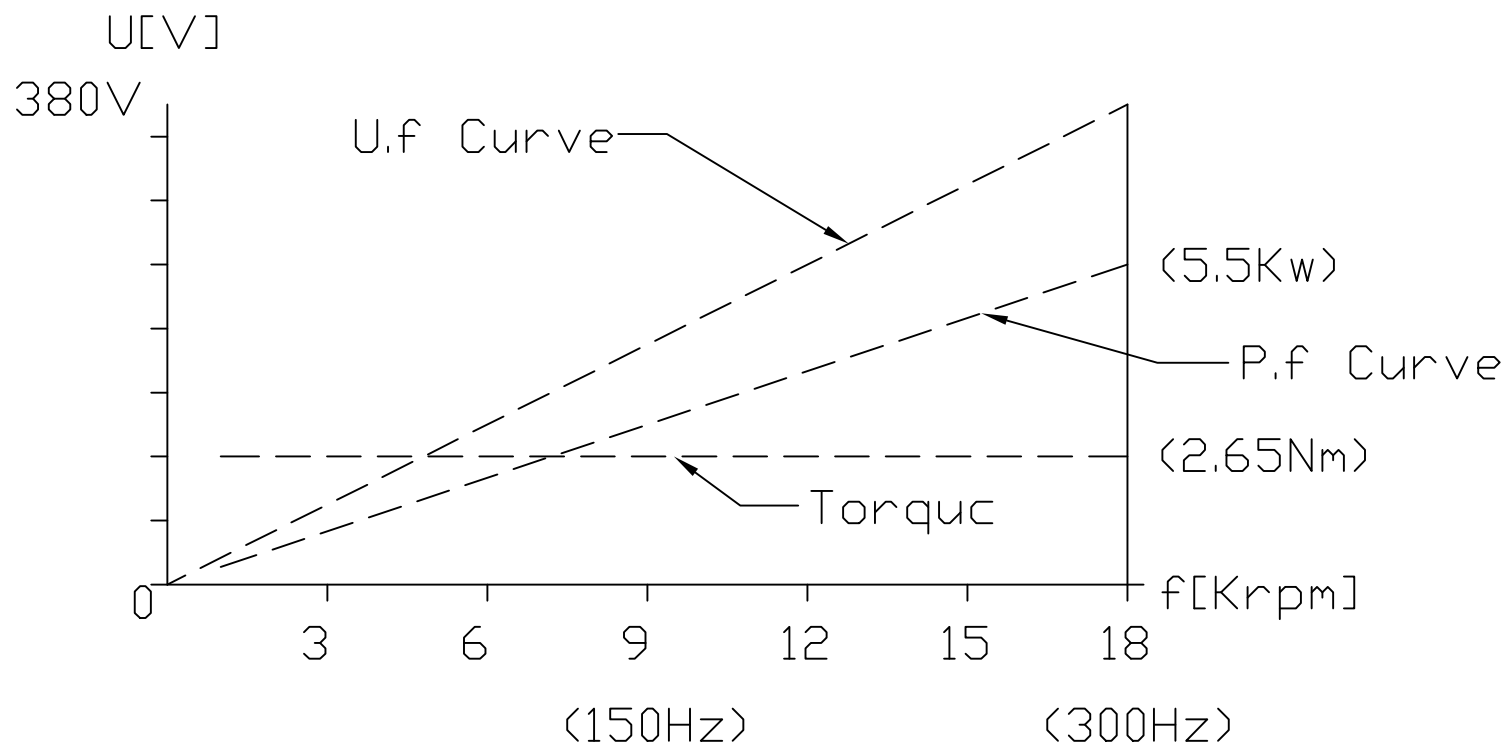

GDF60-18Z/5.5
380V 12.5A 2P

TA:20°C Serv:S1

air cooling (230V/⁵⁰/₆₀HzAC Single phase fan)