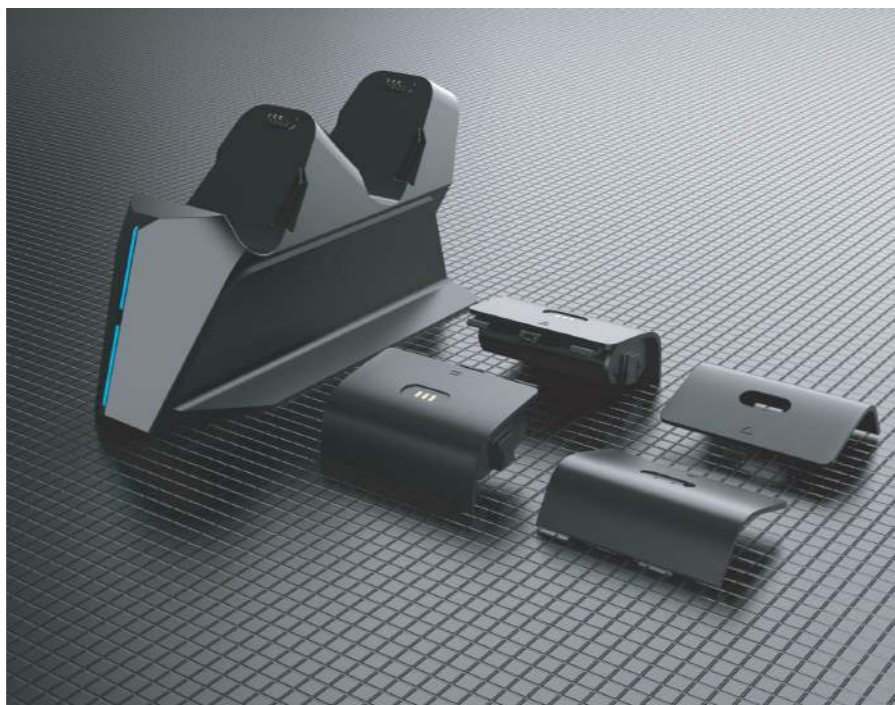

EG12CX

Charging Station For Xbox

- Charging station for dual Xbox Series X/One original controllers with battery packs
- Easy to plug, Pin to Pin charging method
- Input: 5V 1.1A, Output:5V 400mA
- Battery packs available 1100mA
- Charge 2pcs controllers at the same time
- Included 1.0 meter Type-C cable