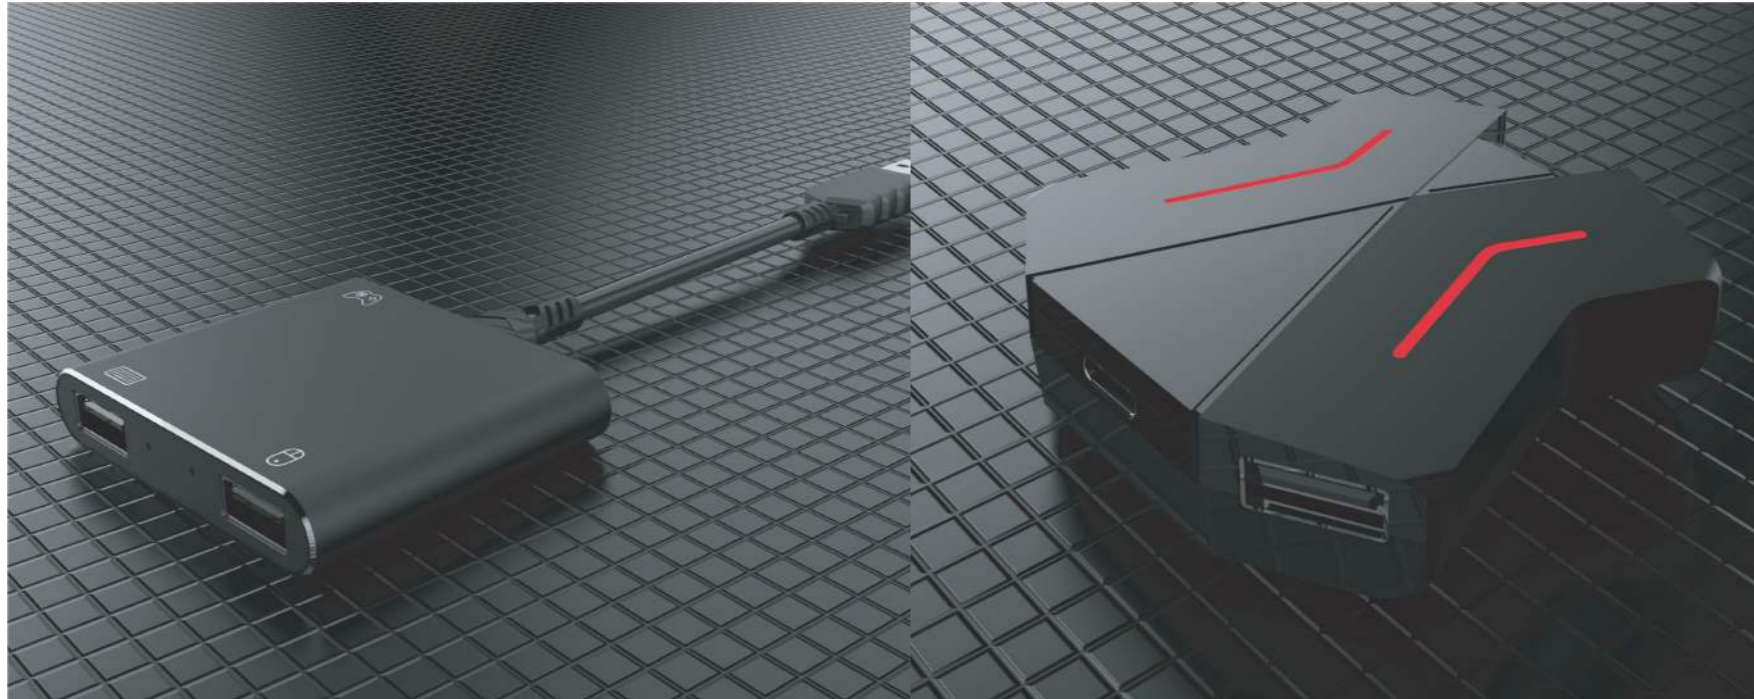

C71

Converter I

- With a 18cm cable
- 3 USB ports
- Easy to use, support customize key mapping
- No need driver, plug and play