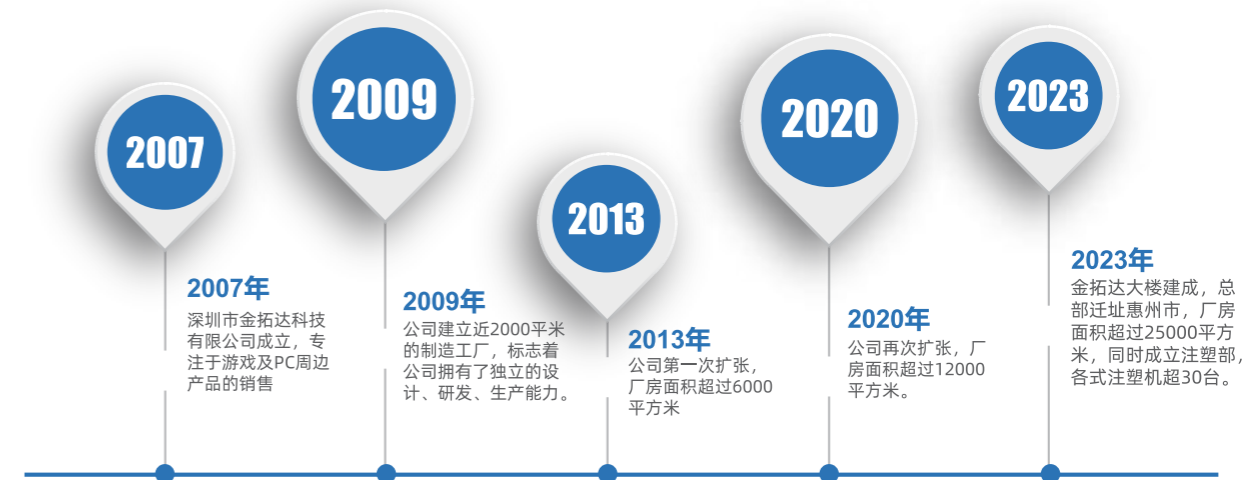

公司简介

公司成立于2007年，总部位于广东省惠州市。是一家从事高端游戏手柄、外设配件设计研发、制造及销售为一体的综合型国家高新技术企业，具备自主设计、研发能力的综合型企业。可为客户全方位提供ODM、OEM等服务。

已通过ISO9001质量管理体系和BSCI责任体系认证，以全新的产品设计，专业的生产技术，一流的产品质量管理，精益化生产每只产品。产品性能指标均符合REACH、ROHS、CE、FCC及UL等国际认证标准。