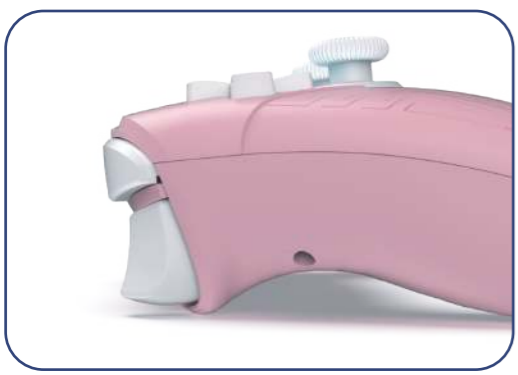

GAME CONTROLLER FOR PS4

成为游戏外设创新的领跑者

Vision : Setting the pace in gaming peripherals innovation

FG02B

Bluetooth Game Controller For PS4

- Bluetooth controller for PS4 & PC, PS5 compatible only when playing PS4 games
- Built-in speaker and stereo headset jack
- Built-in 600mAh rechargeable battery 8-10hours playing time
- Standard 1.0M USB-C cable, 2-3 Hours fully charged by console
- Dualshock with two motors vibration
- Precision analog joysticks and triggers
- With touchpad and motion sensor function
- With back programmable ML MR buttons
- With customized color LED tube

FG07A

Bluetooth Game Controller For PS4

- Bluetooth controller for PS4 & PC, PS5 compatible only when playing PS4 games
- Built-in speaker and stereo headset jack
- Built-in 1000mAh rechargeable battery 8-10hours playing time
- Standard 1.0M USB-C cable, 2-3 Hours fully charged by console
- Dualshock with two motors vibration
- With touchpad and motion sensor function
- With back programmable ML MR buttons
- Face shell with new craftsmanship, can customize various patterns (IML Tooling)
- Gentle blue backlit buttons and tube