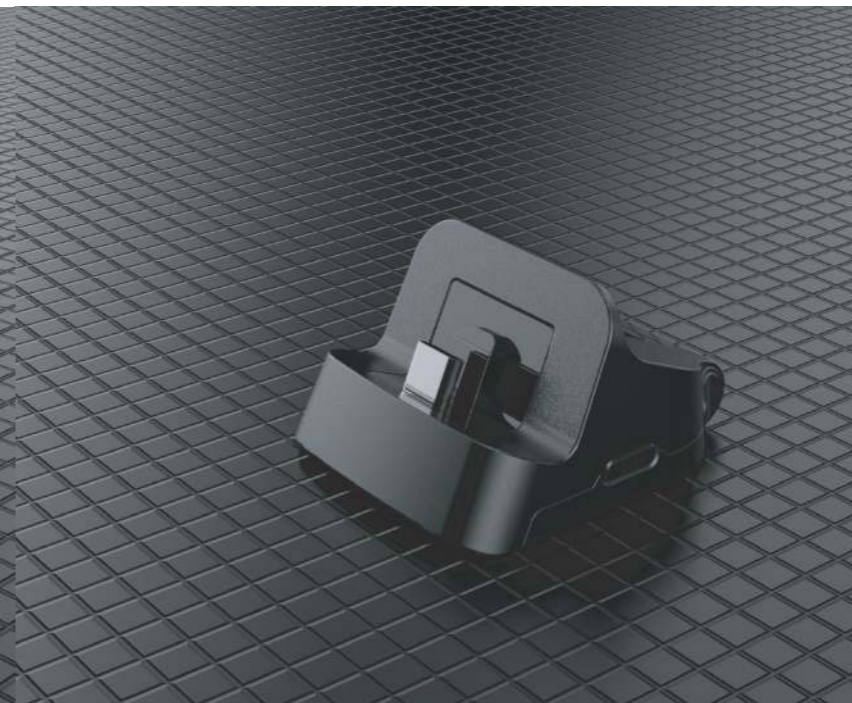

Audio Transceiver For Switch/PS4/Xbox One

- Support Bluetooth headphone with Switch/PS4/Xbox One console
- 10 meters Bluetooth range
- Low latency and easy to use
- Support audio and chat in games