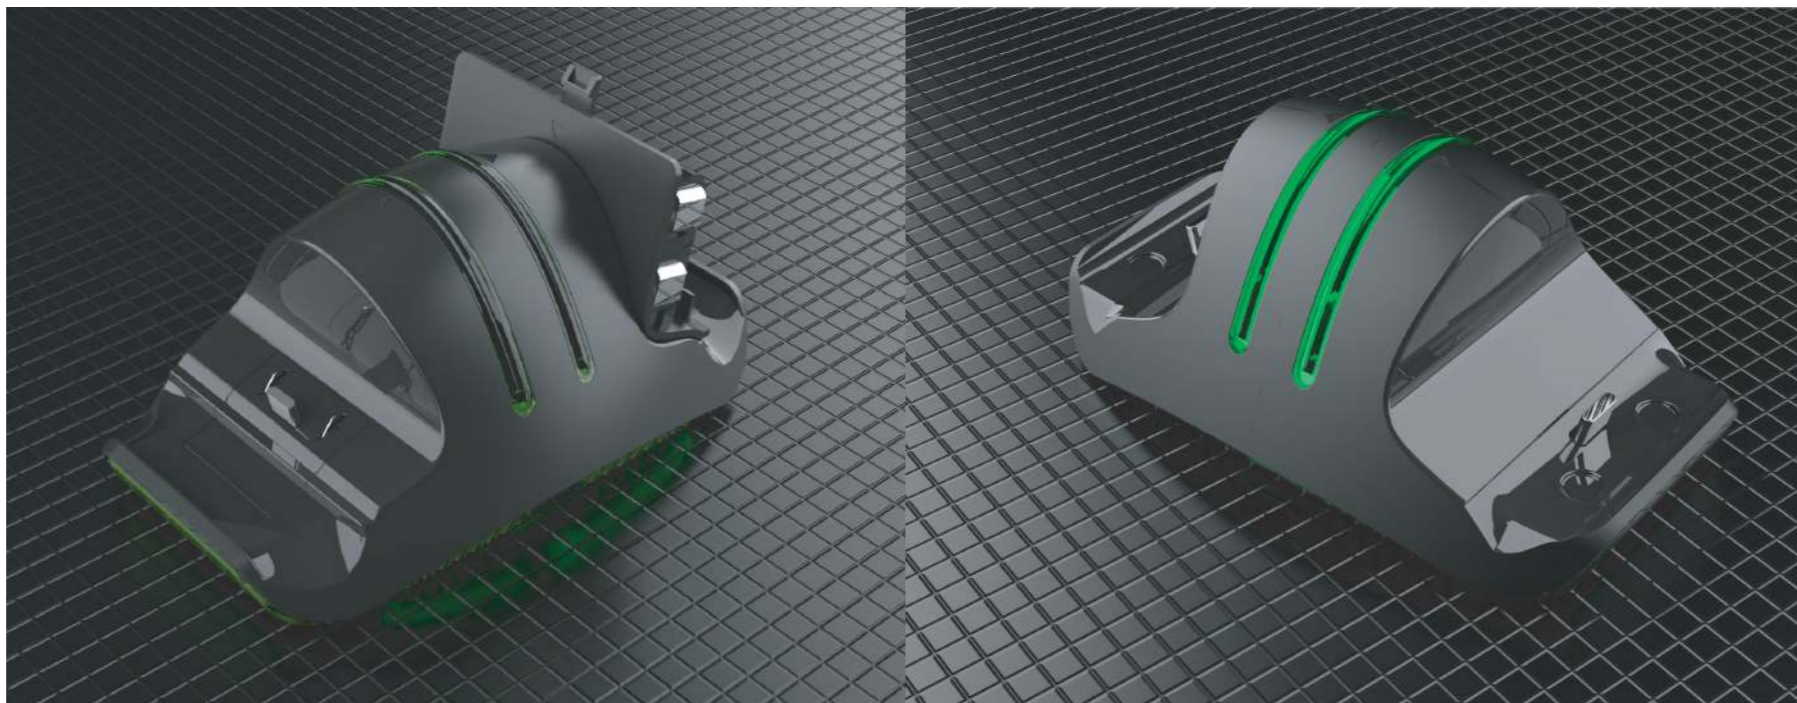

DG13

Charging Dock For Xbox one Controller

- Perfectly fit and charge the Xbox one original controller in high speed
- 2 controllers can be charged at the same time
- Input: DC 5V/500-1000mA
- Output: DC 5V/500-100mA