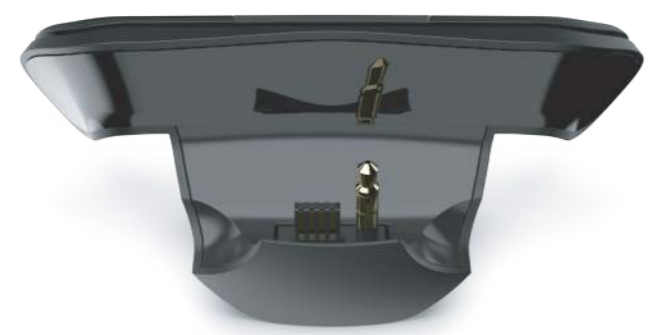

- Made for mobile phone system
- A whole new ergonomically design for different gaming experience
- Durable high-impact PC material
- 90 degree spiral holder to adjust

DG11C

Ring-Con For Switch

- SWITCH Ring-con-design for 8-12 year old child
- With rubber cover
- With One Leg Strap

DG11A
Size: φ 384.4mm

DG11C
Size: φ 292.4mm

DG11A

Ring-Con For Switch

- SWITCH Ring-con-suitable for adult
- With rubber cover
- With One Leg Strap

DK01

2.4G Multi-Platform Wireless Keyboard

- Multiple platforms compatible with PS4/Xbox One/Nintendo Switch 2.4Ghz wireless ultra-low latency
- Different options for mechanical switches (Red/Green/Brown etc)
- RGB lighting effects improve the gaming immersion
- Replace every switch on your keyboard with a few to spare
- Ergonomically designed palm-rest three different length flexible
- 1500mAh battery with detachable USB-C cable
- With a whole new 8 ways joystick 4 Programmable G-key macros
- Customizable Color And Comfortable 20MM Up And Down Palm Support

DK01A

USB Wired PC Keyboard

- Compatible with PC WIN XP/WIN7/WIN8/ WIN10/WIN11
- Different options for mechanical switches (Red/Green/Brown etc)
- RGB lighting effects improve the gaming immersion
- Ergonomically designed palm-rest three different length flexible
- With a whole new 8 ways joystick & 4 programmable G-key macros
- Support customize keycode by PC APP
- Customizable color and comfortable 20MM Up and Down palm support

EG03

Controller back button attachment For PS4

- Two programable buttons, maximum supports to map 16 functions
- OLED screen displays current button assignments and selected profile
- Screen button lets you customize button assignments
- Storage 3 set different customized button assignments
- 3.5mm headphone jack connects with your wired headset