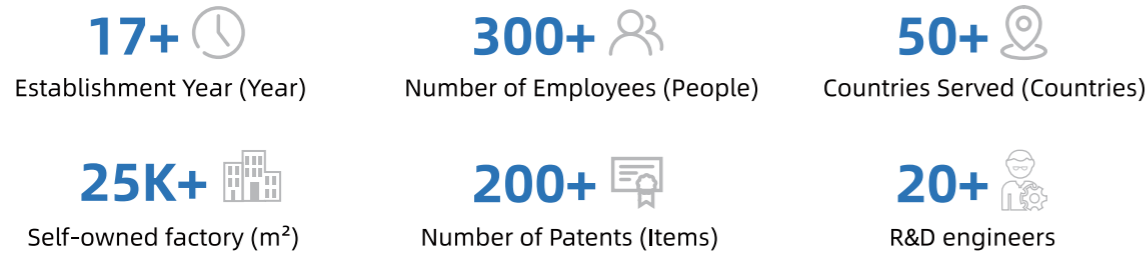

Building A14 301, Silicon Valley Power Intelligent Industrial Park,
DaFu Industrial Zone No.20, DaFu Community, GuanLan Road,
LongHua District, ShenZhen, China

金拓达 **ARGETEVER**®

PRODUCT CATALOG

Gaming Controllers & Peripherals

Version:202404

COMPANY PROFILE

Targetever was established in 2007 and is headquartered in Huizhou City, Guangdong Province. It is a comprehensive national high-tech enterprise dedicated to the design, development, manufacturing, and sales of high-end game controllers and peripheral accessories. As a comprehensive enterprise with independent design and research and development capabilities, we offer a full range of services including ODM, OEM, and more.

- 2007**
Established Shenzhen Targetever Technology Co., Ltd., focusing on the sales of gaming and PC peripheral products.
- 2009**
The company established a manufacturing plant covering nearly 2,000 square meters, marking its independent design, R&D, and production capabilities.
- 2013**
The company underwent its first expansion, increasing the factory area to over 6,000 square meters.
- 2020**
Further expansion occurred, with the factory area exceeding 12,000 square meters.
- 2023**
The construction of Targetever Building was completed, and the headquarters relocated to Huizhou City. The factory area now exceeds 25,000 square meters. Concurrently, an injection molding department was established, equipped with over 30 injection molding machines of various types.