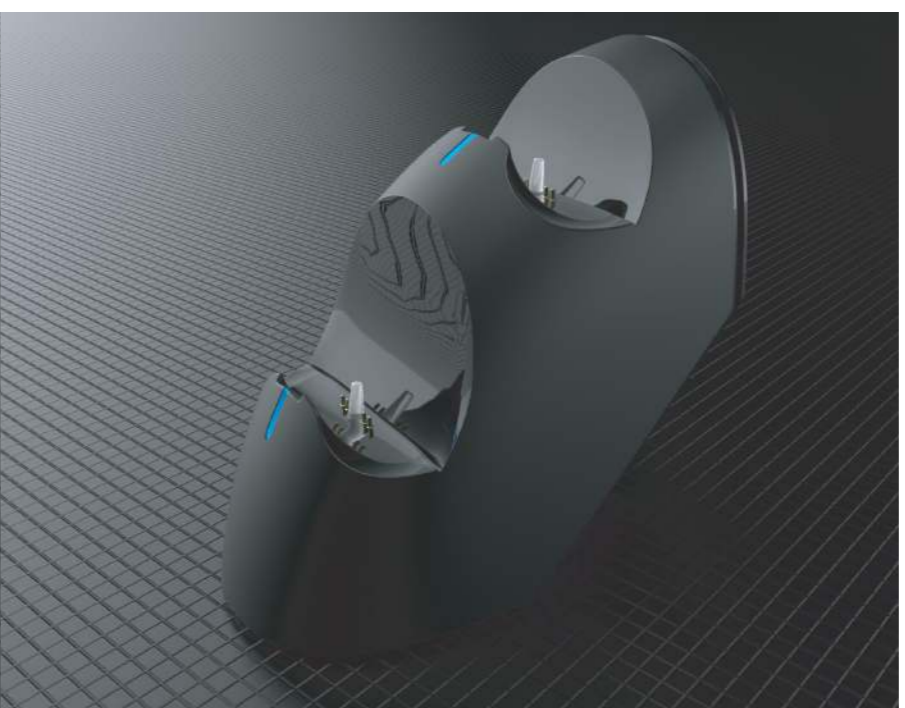

EG01R

Charging Station For PS5

- Charging station for dual PS5 original controllers
- Easy to plug, Pin to Pin charging method
- Input: 5V 2A, Output:5V 900mA
- Included 1.0 meter Type-C cable
- LED charging indicator