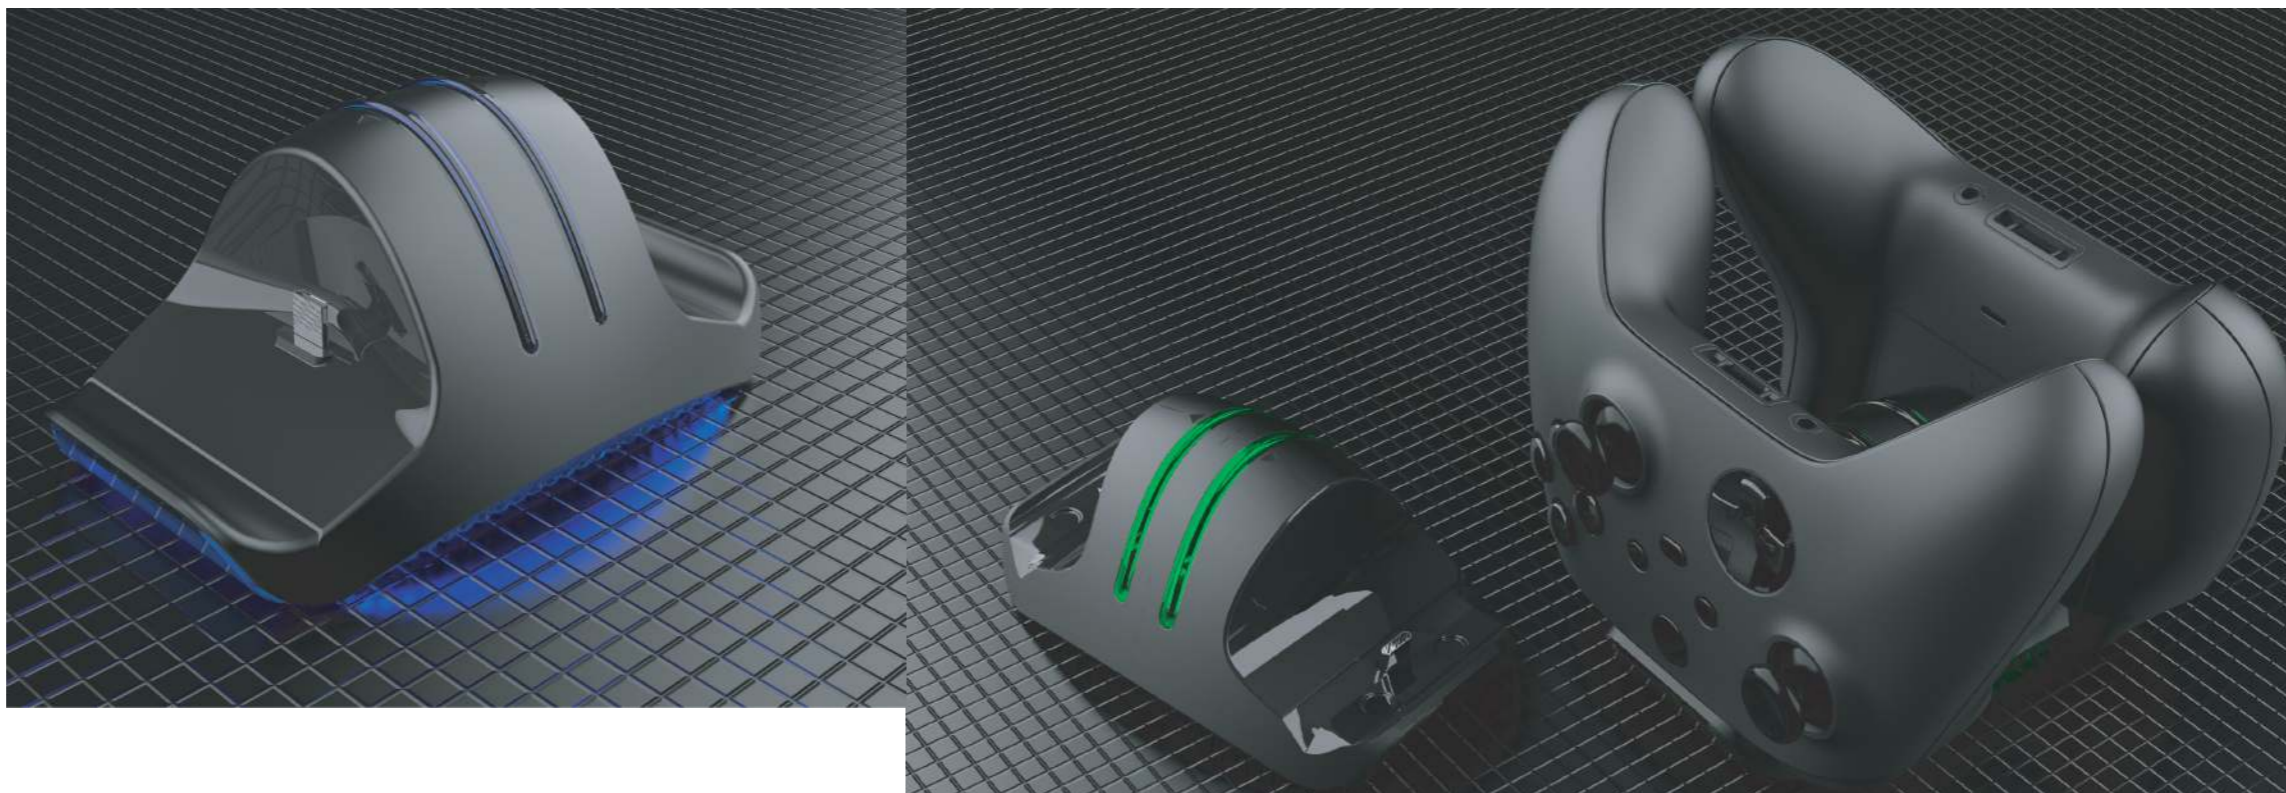

DG14

Charging Dock For PS4 Controller

- Perfectly fit and charge the PS4 original controller in high speed
- Input: DC 5V/500-1000mA
- Output: DC 5V/500-1000mA