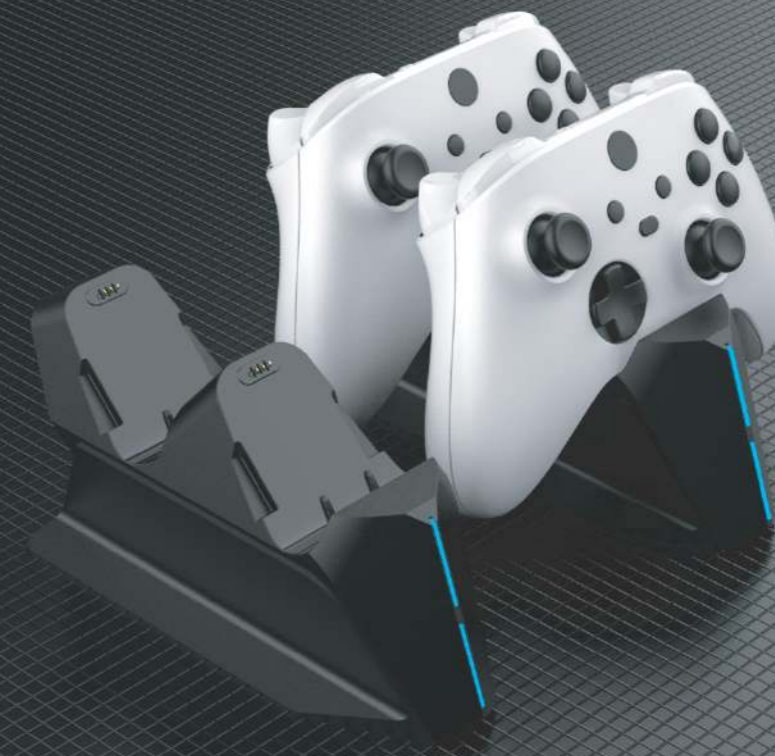

FS02A

Phone Clip for Dual Sense 5

- Phone Clip for PS5 original controller
- A whole new ergonomically design for different gaming experience
- Durable high-impact PC material meet ROHS standard
- 90 degree spiral holder to adjust
- With global appearance patents

FG01

Stretchable Stand for Nintendo Switch

- Perfect compatible with Nintendo Switch and Switch OLED console and different size mobile phone
- Support C23,C25,EG13 series Targetever Joycon
- Joycon without sliding rail and avoid Nintendo patent issue perfect