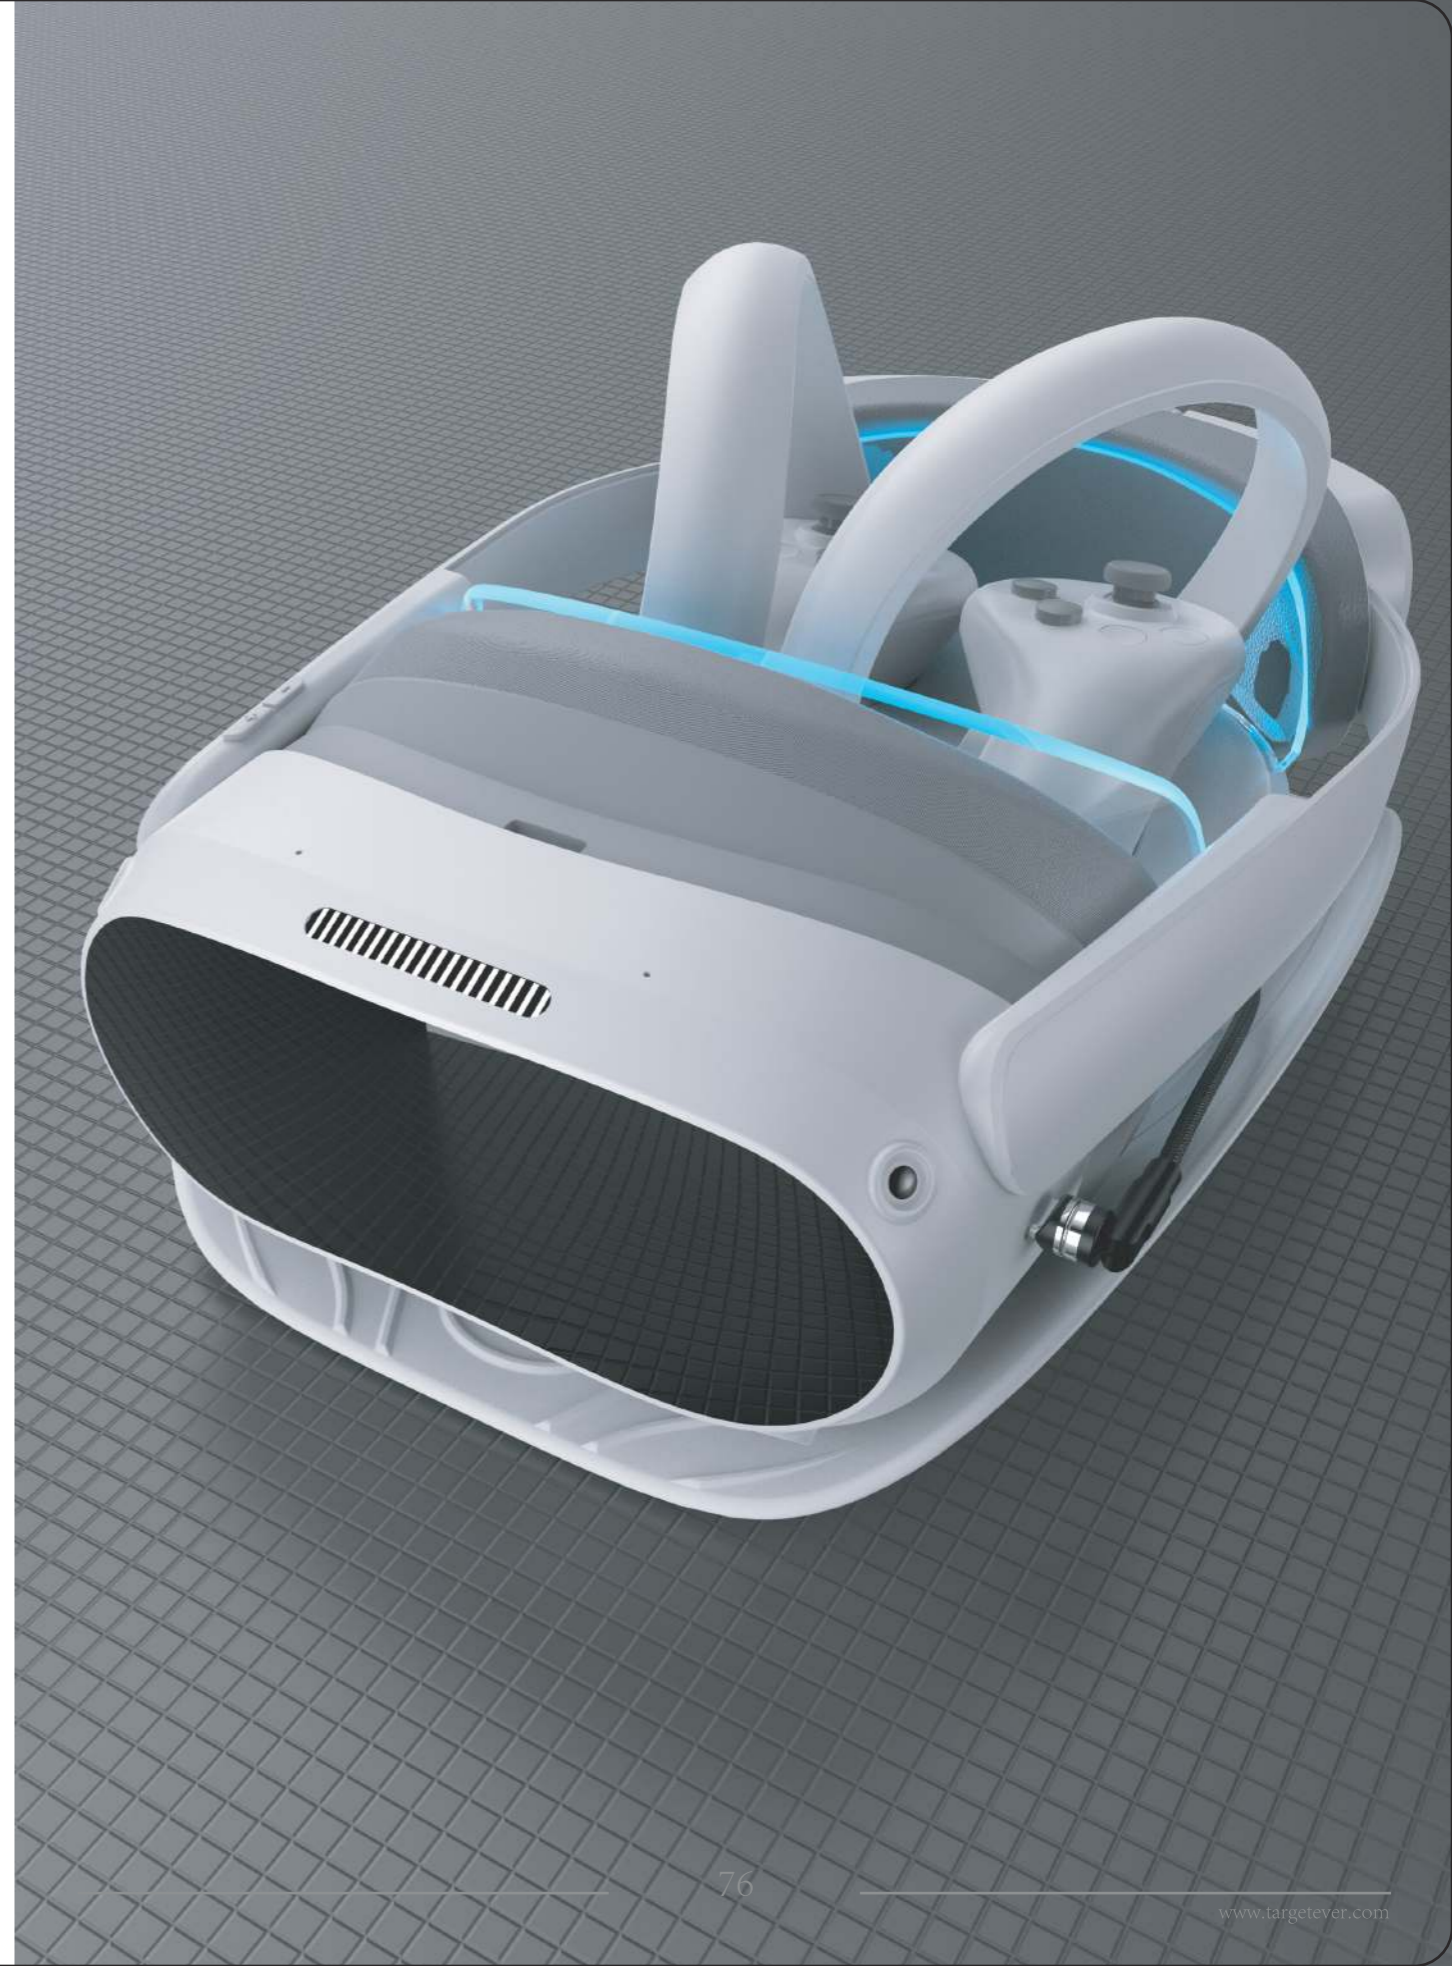

GA01C

Charging Station For PICO 4

- Safe and fast charging, anti short-circuit, anti over-voltage, anti over-current
- Stylish LED indicator ambient light, one key to turn ON/OFF
- Transparent acrylic with 2 colors ambient lighting effect to monitor charging status
- Light weight and stable, two anti-skid pads more stable when place and pick VR headset