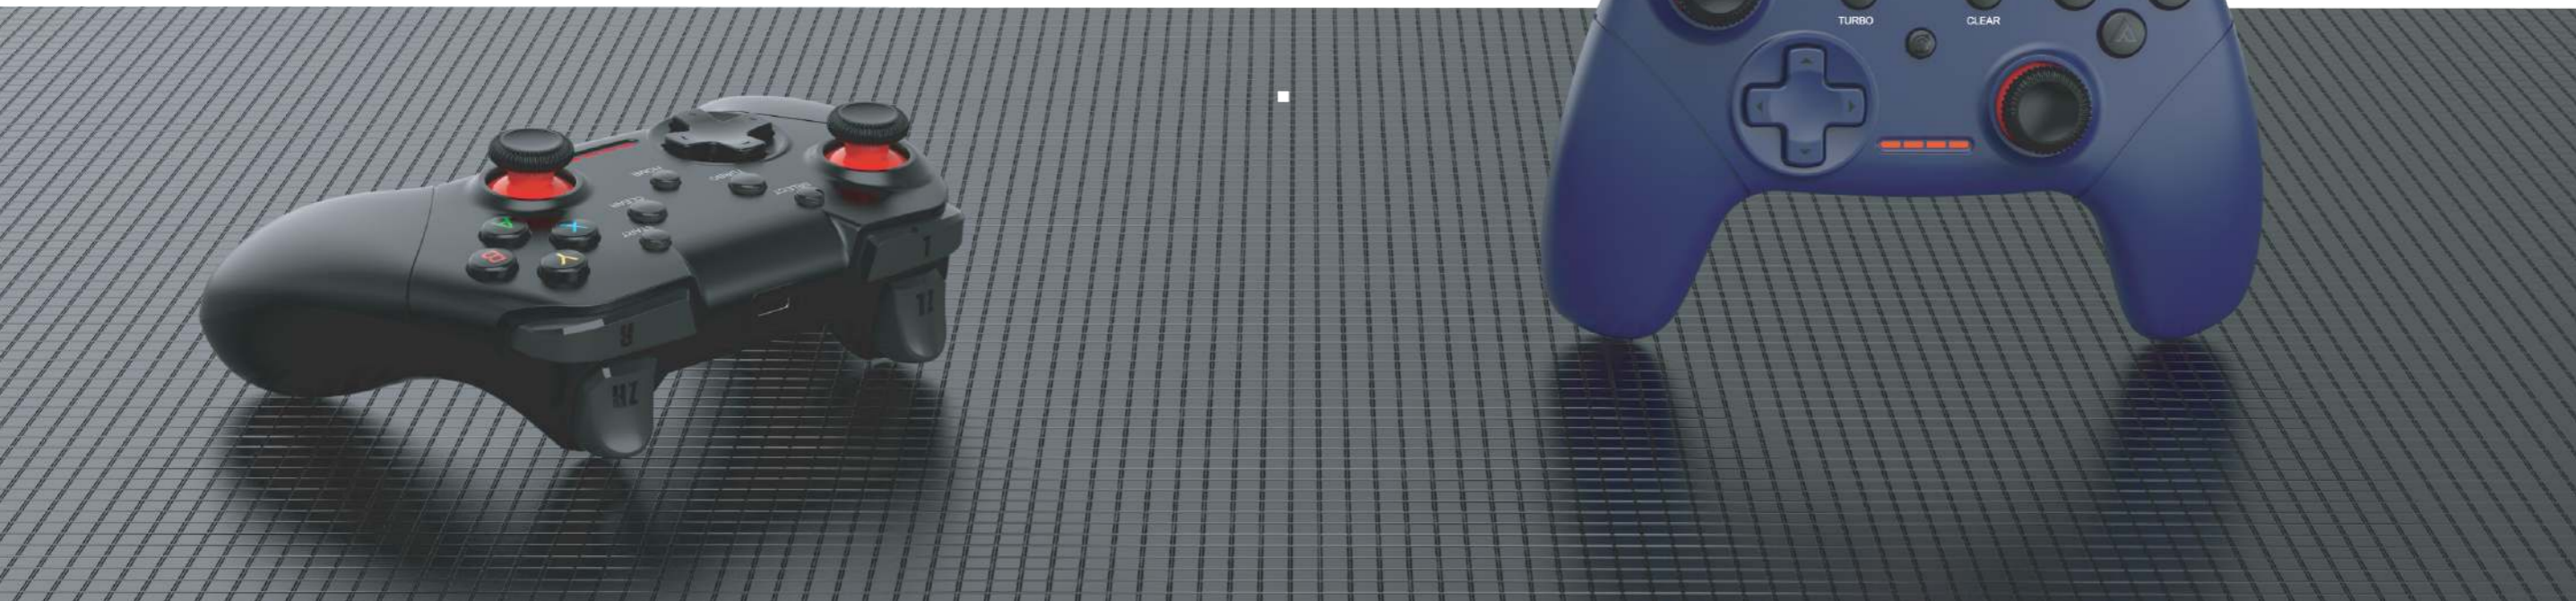

EG10

Wireless Controller

- Compatible with PC/Android/PS3
- Charge Cable: 1.0M
- RSF high precision Analog joysticks
- Select/Start/Turbo/Clear/Home buttons
- With 2 Motors(Vibration)
- Polymer battery 600mAh