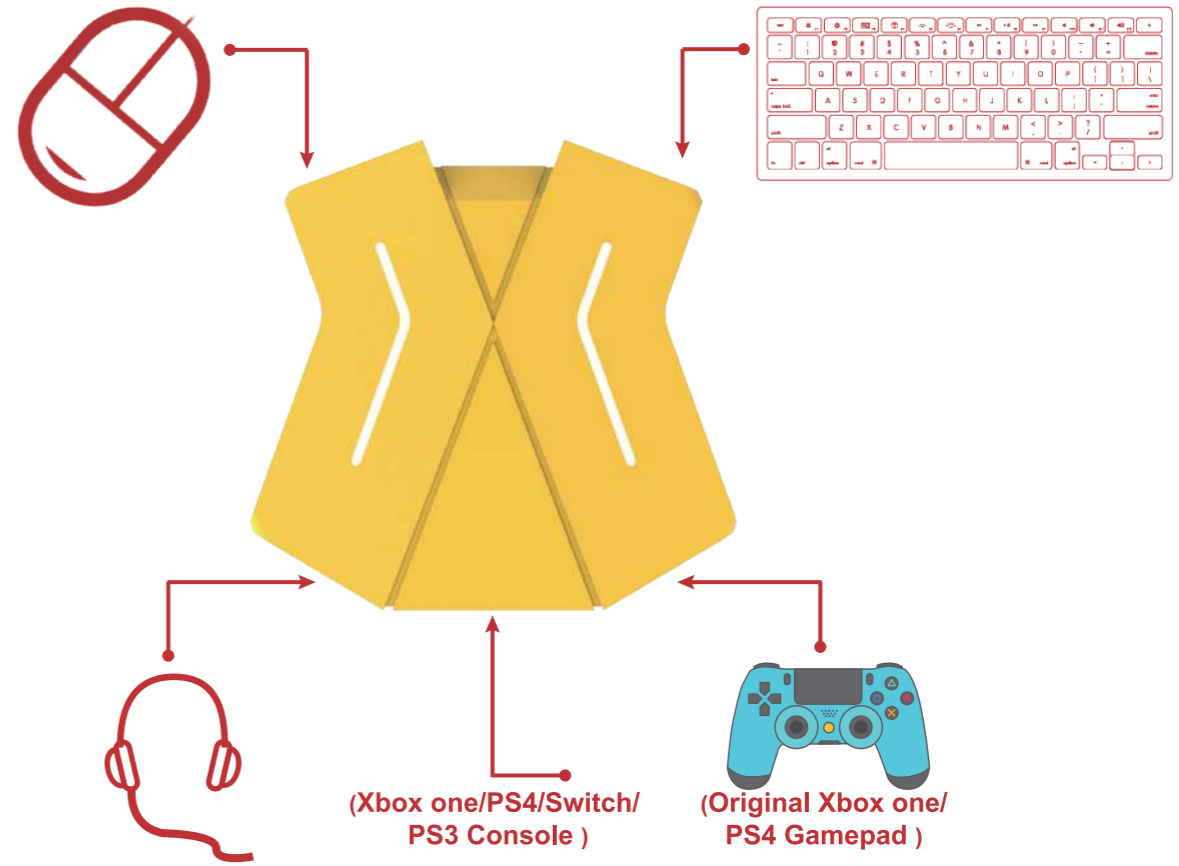

C92

Converter III

- Support Xbox One/Xbox Series X/S/PS4/Switch/PS3
- Easy to use, support cuastomize key mapping
- Support 3.5mm headphone jack
- No need driver, plug and play

C91

Converter II

- Converter supports Xbox One/Xbox Series X/S/PS4/Switch/PS3 Consoles
- Hyun-cool shape desiogn with LED light tube
- Support FPS games
- Easy plug and play
- No need driver
- Easy to use, support customizxe key mapping