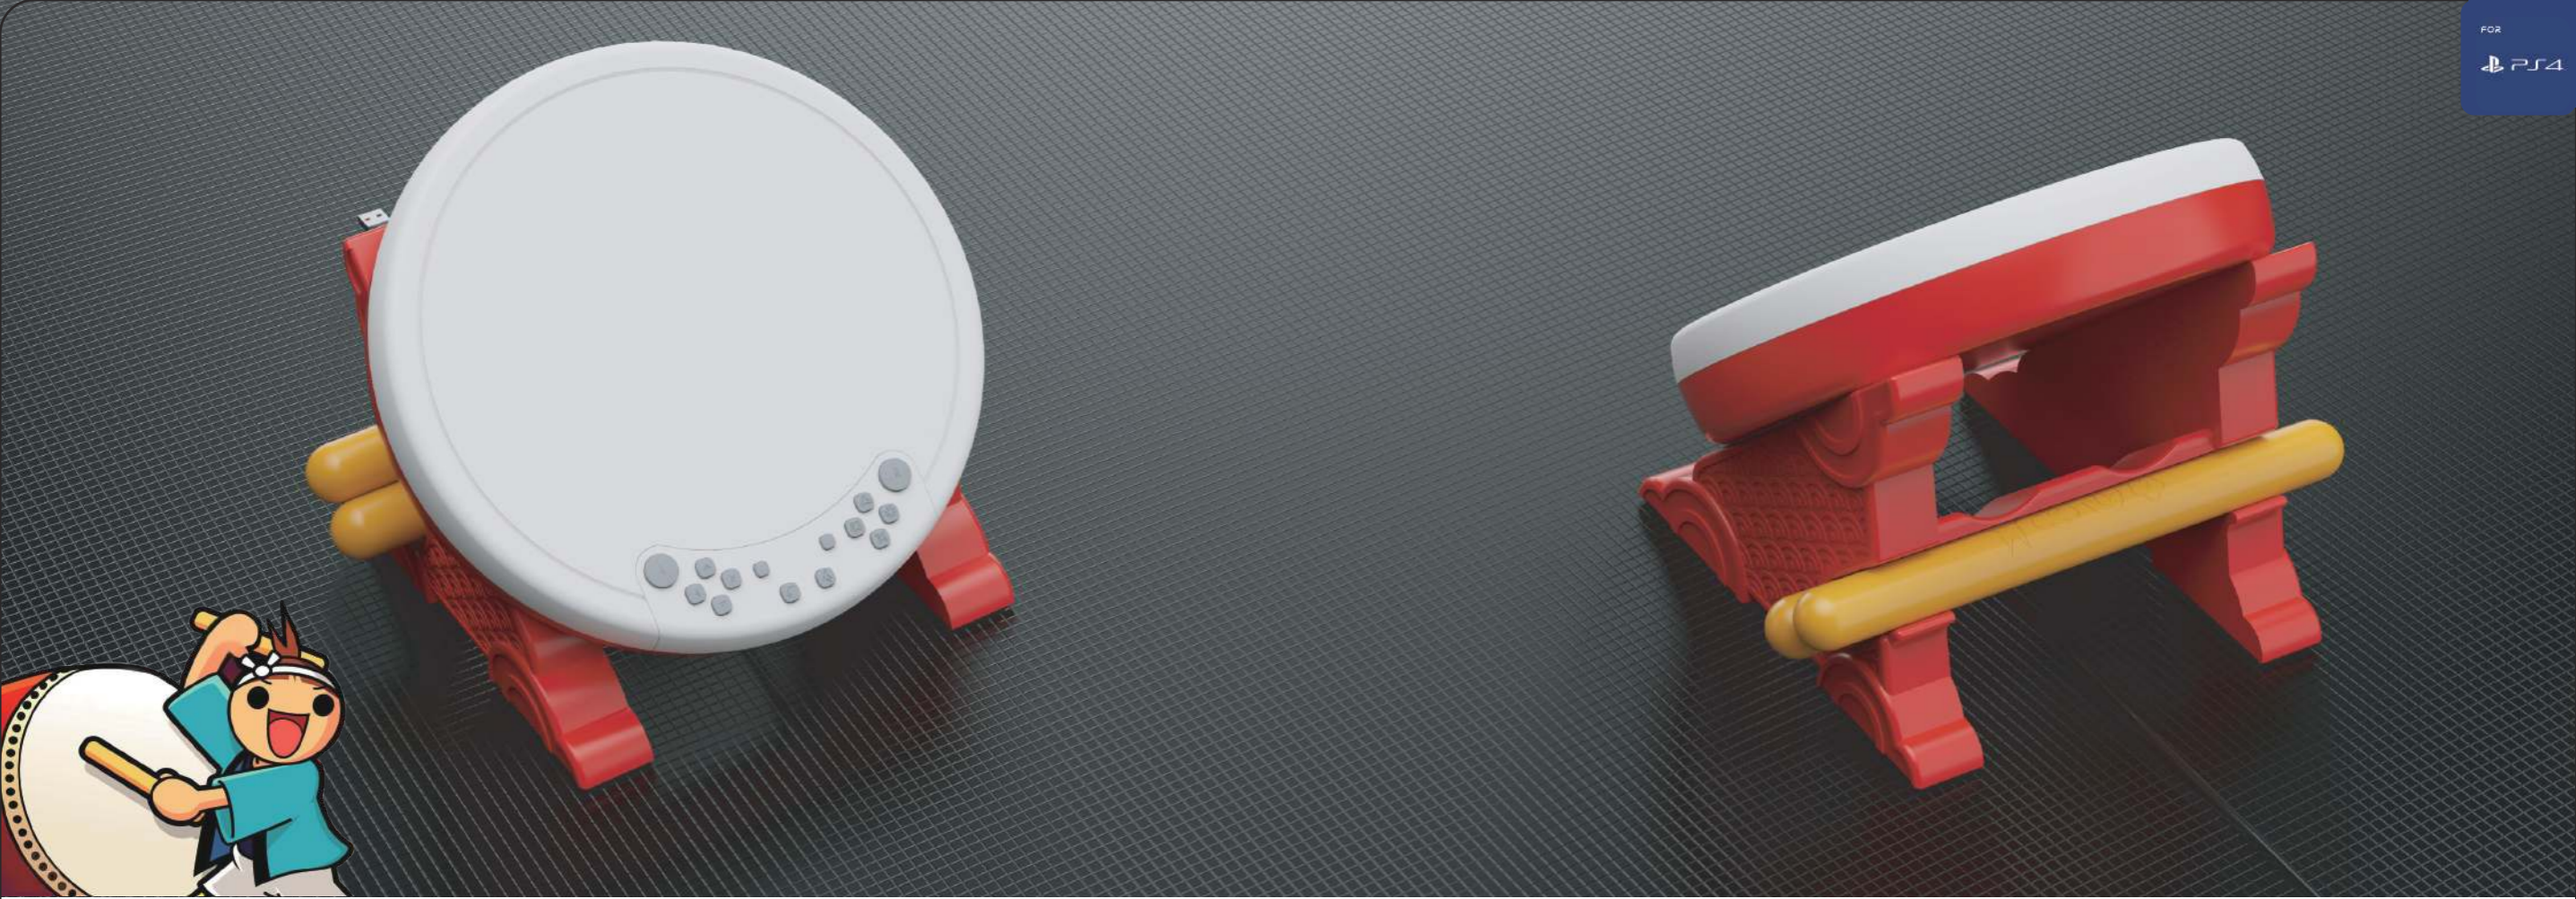

C81

Taiko and Stick

- Taiko expert controller appeared for Nintendo Switch
- Optimal drum type controller for game "Taiko no Tatsujin Nintendo Switch ~ Jon!"
- With the operation button on the drum body, can operate the Taiko no Tatsujin in game
- Support two drum and two players at the same time Support Switch video dock

C82

Taiko and Stick

- Taiko expert controller appeared for PS4
- Optimal drum type controller for game "Taiko no Tatsujin Nintendo Switch Jon!"
- With the operation button on the drum body, can also operate the Taiko no Tatsujin in game
- Two products can be connected and two players can be used.