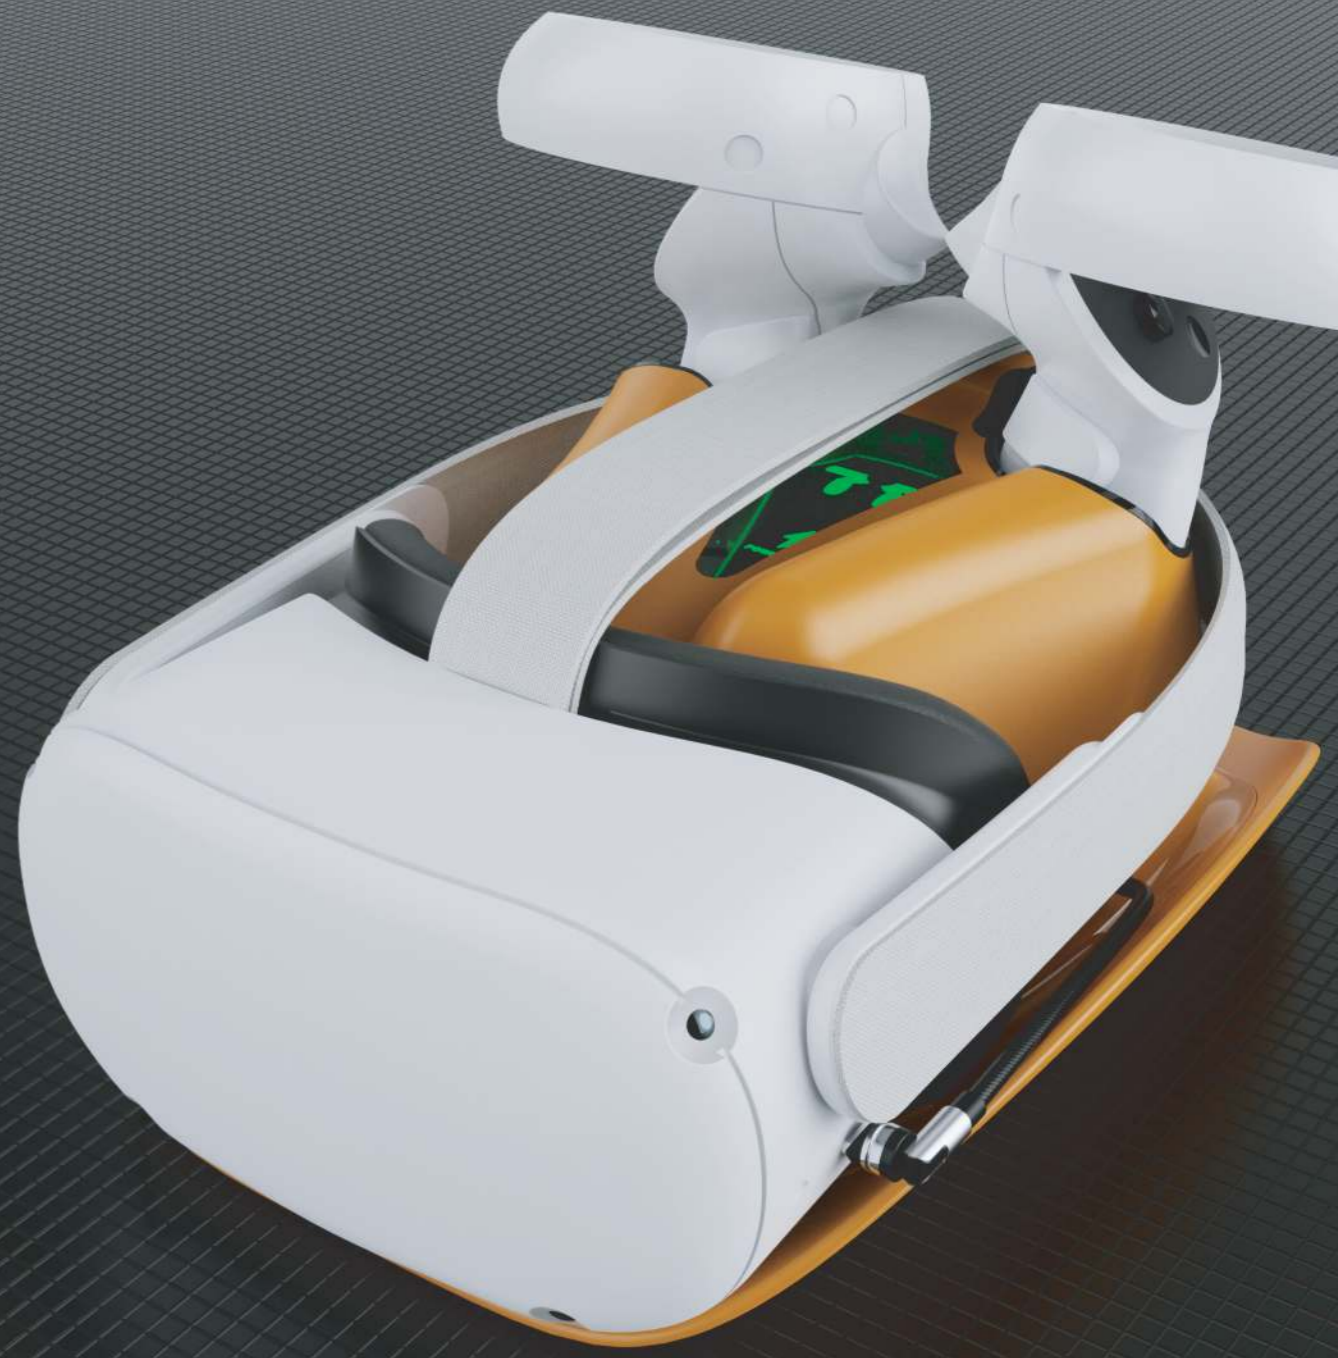

GAME ACCESSORIES

成为游戏外设创新的领跑者

Vision : Setting the pace in gaming peripherals innovation

GA01A

Charging Station For Oculus Quest 2

- Cowboy hat style design with exquisite appearance
- Stores Quest 2 headset and Touch Controllers all in one place to keep gaming area neat and organized
- Fully charged for Quest 2 headset and controllers in just 3.5 hours
- With 2pcs 1800mAh rechargeable batteries and controller covers
- Convenient LED Indicators