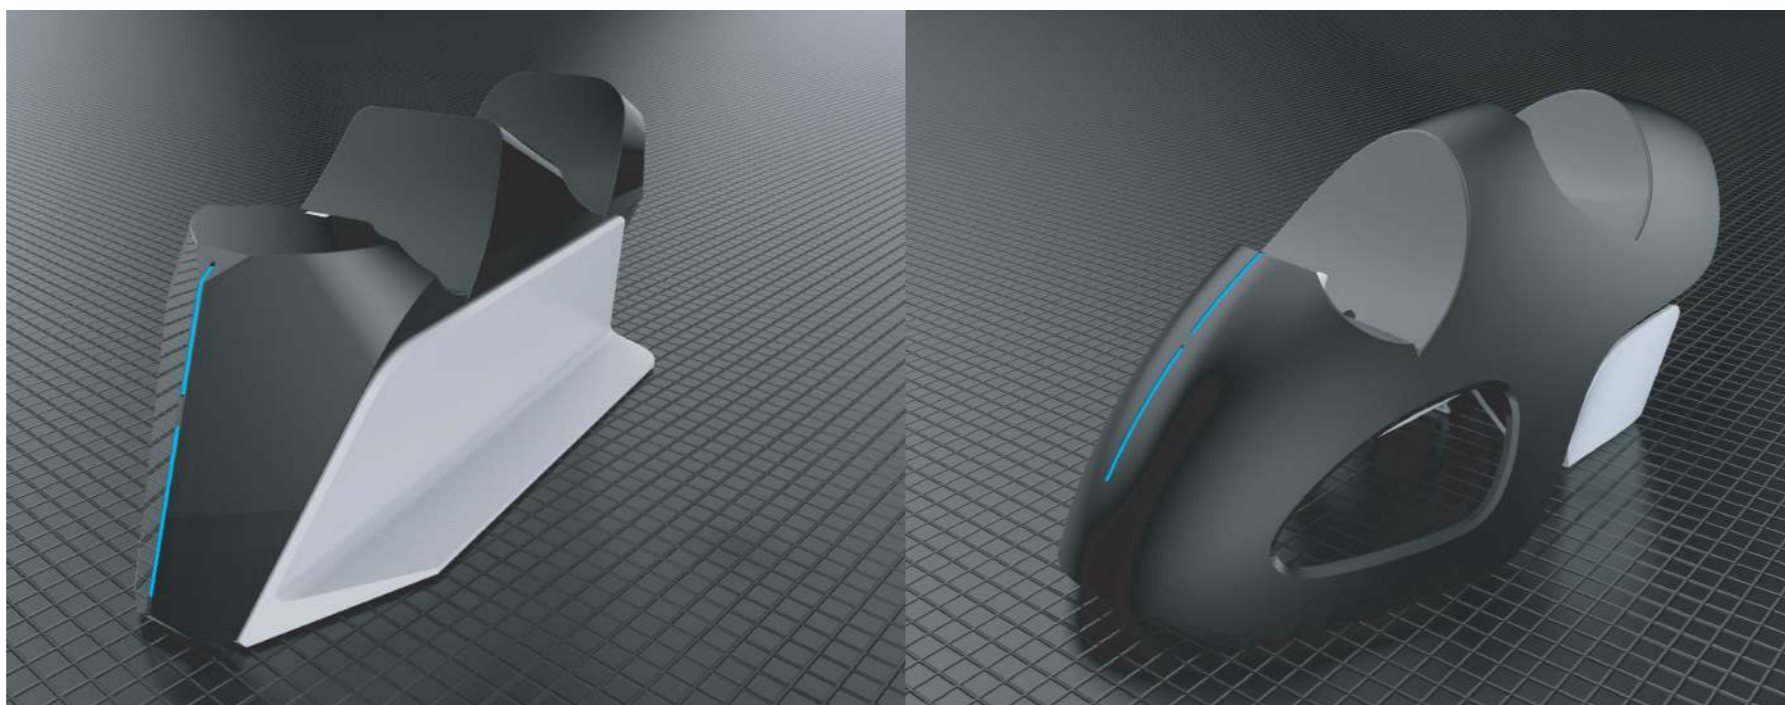

EG12B

Charging Station For PS5

- Charging station for dual PS5 original controllers
- Easy to plug, Pin to Pin charging method
- Input: 5V 2A, Output:5V 900mA
- Included 1.0 meter Type-C cable
- LED charging indicator

EG12D

Charging Station For PS5

- Charging station for dual PS5 original controllers
- Easy to plug, Pin to Pin charging method
- Input: 5V 2A, Output:5V 900mA
- Included 1.0 meter Type-C cable
- LED charging indicator

EG12C

Charging Station For PS5

- Charging station for dual PS5 original controllers
- Easy to plug, Pin to Pin charging method
- Input: 5V 2A, Output:5V 900mA
- Included 1.0 meter Type-C cable
- LED charging indicator

EG12G

Charging Station For PS5

- Charging station for dual PS5 original controllers
- Easy to plug, Pin to Pin charging method
- Input: 5V 2A, Output:5V 900mA
- Included 1.0 meter Type-C cable
- LED charging indicator