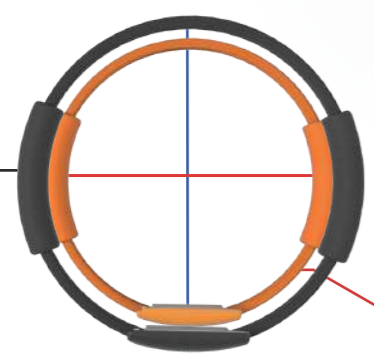

DG08A

Game Controller Holder

- Made for mobile phone system
- A whole new ergonomically design for different gaming experience
- Durable high-impact PC material
- 90 degree spiral holder to adjust

DG08B

Game Controller Holder

- Made for mobile phone system
- A whole new ergonomically design for different gaming experience
- Durable high-impact PC material
- 90 degree spiral holder to adjust

DG11C

Ring-Con For Switch

- SWITCH Ring-con-design for 8-12 year old child
- With rubber cover
- With One Leg Strap

DG11A
Size: φ 384.4mm

DG11C
Size: φ 292.4mm

DG11A

Ring-Con For Switch

- SWITCH Ring-con-suitable for adult
- With rubber cover
- With One Leg Strap

DK01

2.4G Multi-Platform Wireless Keyboard

- Multiple platforms compatible with PS4/Xbox One/Nintendo Switch 2.4Ghz wireless ultra-low latency
- Different options for mechanical switches (Red/Green/Brown etc)
- RGB lighting effects improve the gaming immersion
- Replace every switch on your keyboard with a few to spare
- Ergonomically designed palm-rest three different length flexible
- 1500mAh battery with detachable USB-C cable
- With a whole new 8 ways joystick 4 Programmable G-key macros
- Customizable Color And Comfortable 20MM Up And Down Palm Support