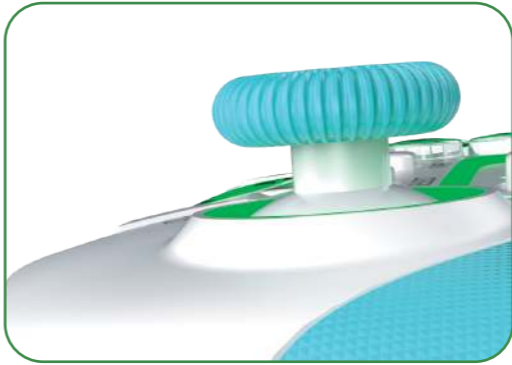

FG02A

XBOX Wireless Game Controller

- Compatible: Xbox One series/Xbox Series X|S
- LT/RT triggers with Hall sensor
- Battery life: 600mAh 12+ hours playing time
- Dual programmable macro back buttons
- Blue lighting bar
- Support X-input function in PC
- Double vibration and Turbo function