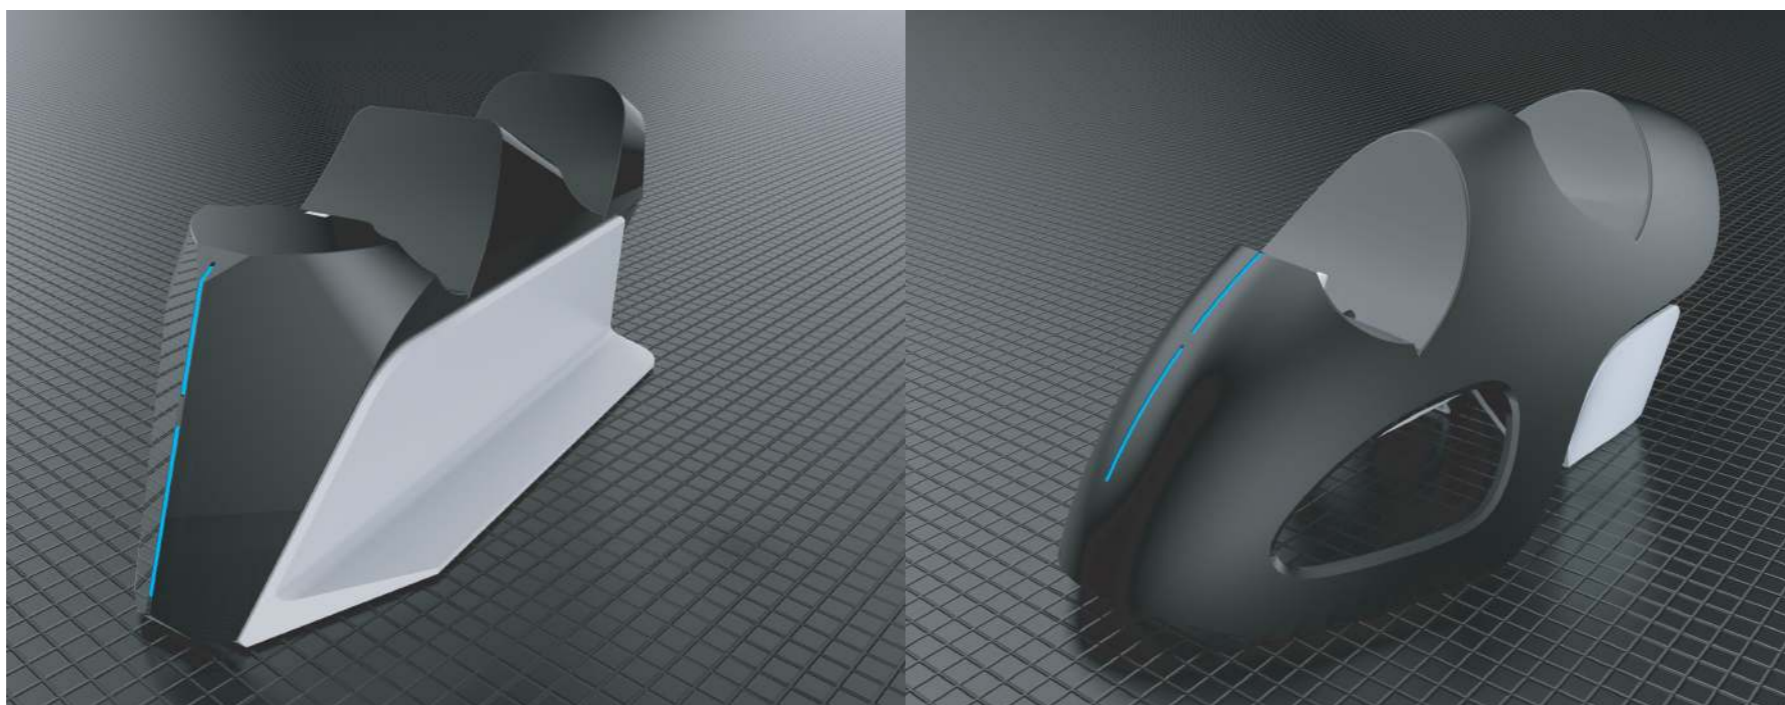

EG12C

Charging Station For PS5

- Charging station for dual PS5 original controllers
- Easy to plug, Pin to Pin charging method
- Input: 5V 2A, Output:5V 900mA
- Included 1.0 meter Type-C cable
- LED charging indicator