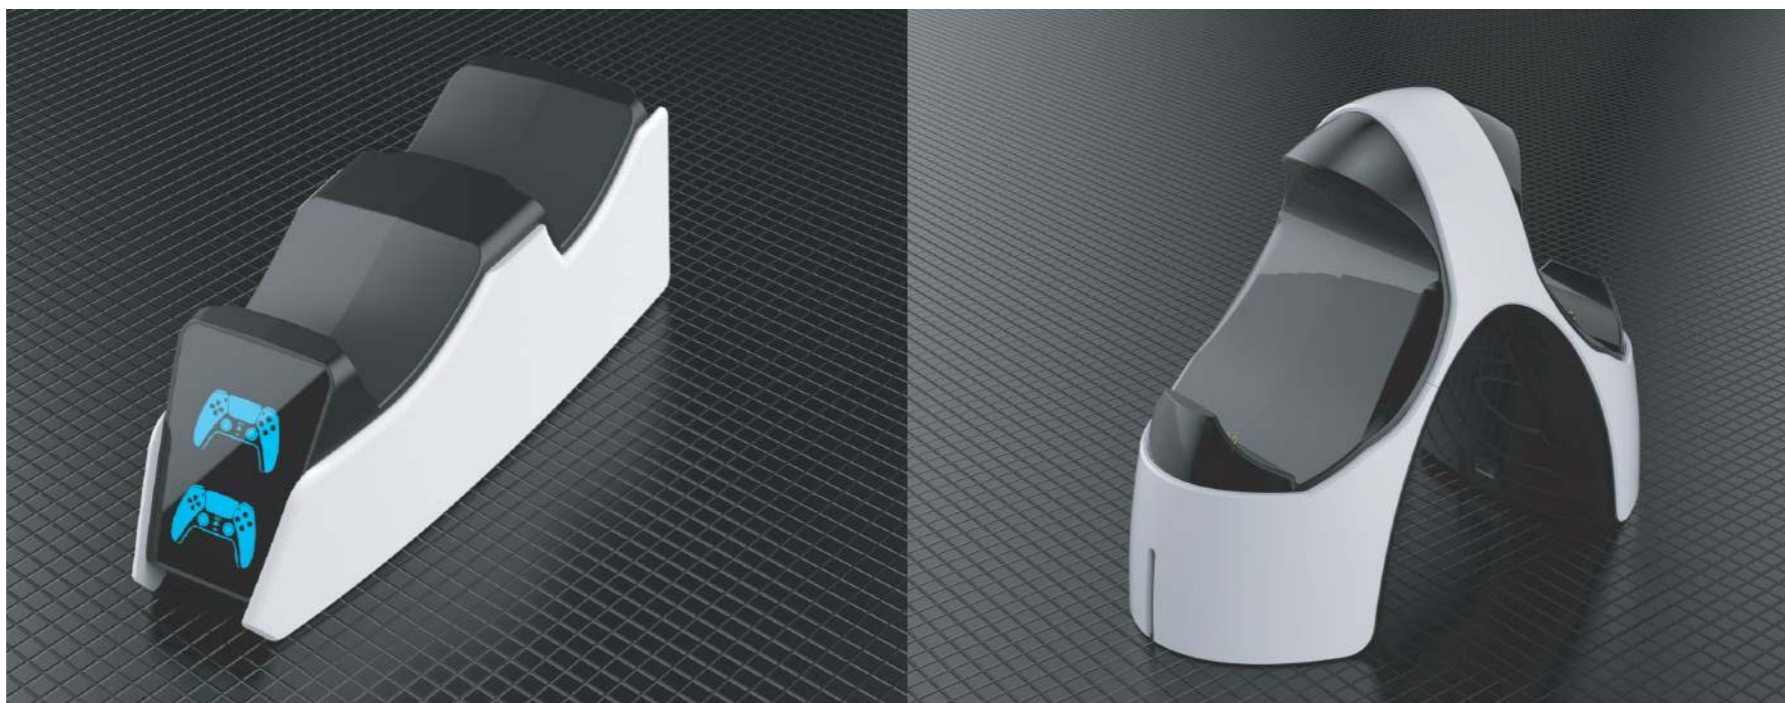

EG12B

Charging Station For PS5

- Charging station for dual PS5 original controllers
- Easy to plug, Pin to Pin charging method
- Input: 5V 2A, Output:5V 900mA
- Included 1.0 meter Type-C cable
- LED charging indicator

EG12D

Charging Station For PS5

- Charging station for dual PS5 original controllers
- Easy to plug, Pin to Pin charging method
- Input: 5V 2A, Output:5V 900mA
- Included 1.0 meter Type-C cable
- LED charging indicator