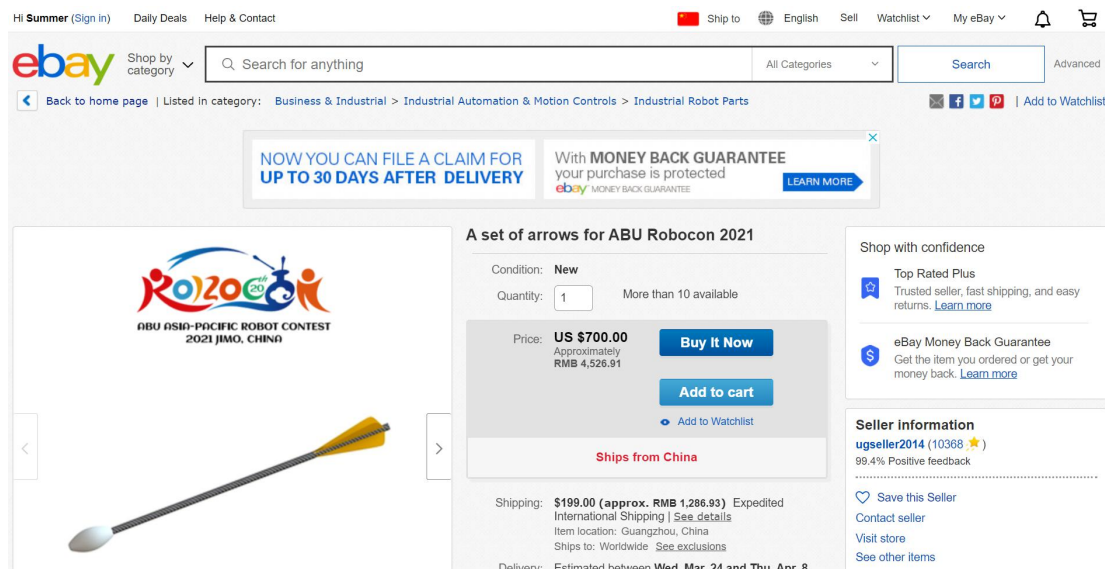

## Guide to Purchase Commodities on eBay

If you want to purchase certain items of ABU Robocon 2021 on eBay web site, please follow the steps below:

### Step.1 Open the product link

Open the product link in the browser.

Product Links: <https://www.ebay.com/itm/124506376916>.