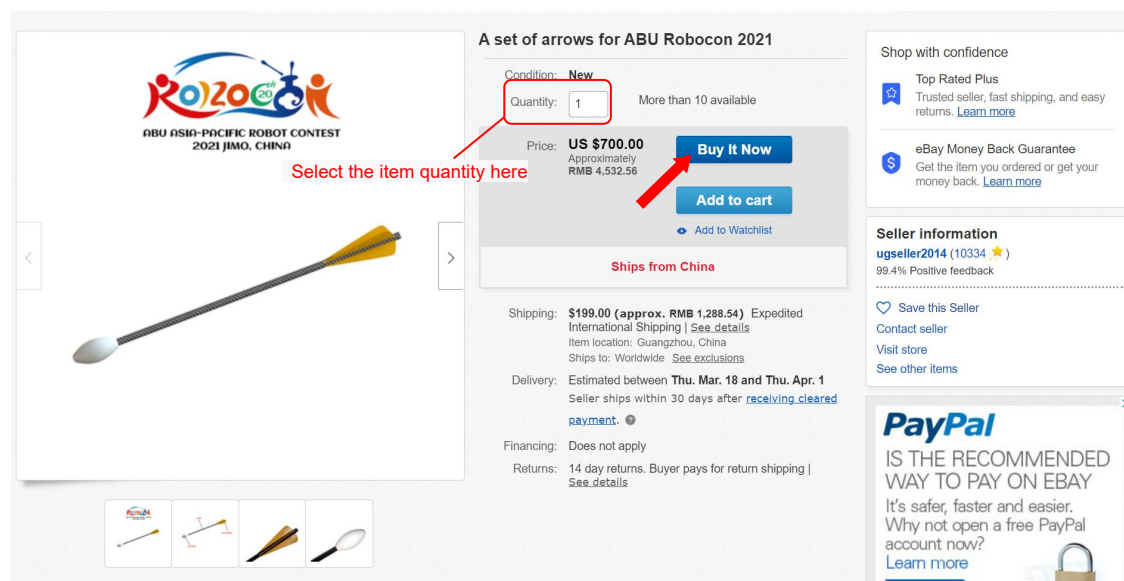

Step.5 Add shipping address and payment method

If you have not added the shipping address before, clicking "Buy Now" will take you to this page and add your shipping address.