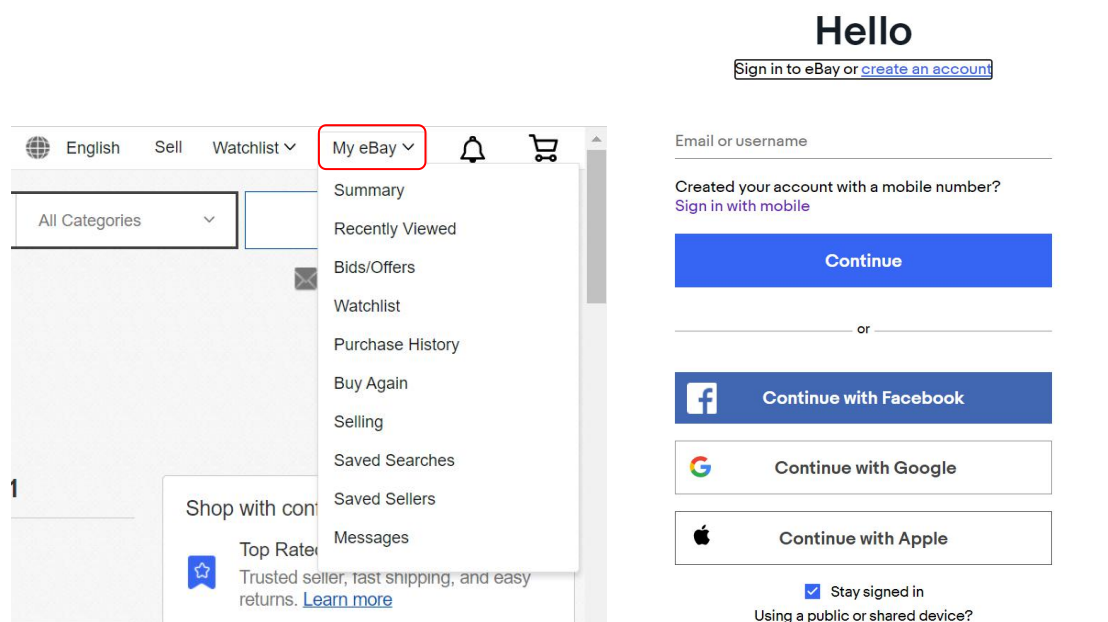

## Guide to Purchase Commodities on eBay

If you want to purchase certain items of ABU Robocon 2021 on eBay web site, please follow the steps below:

### Step.1 Open the product link

Open the product link in the browser.

Product Links: <https://www.ebay.com/itm/124506376916>.

### Step.2 Select the language of the web page

Click where the arrow points to change the language of the page. The web language is divided into "Chinese", "English" two languages, according to the need to choose the language.

### Step.3 Sign up or log in to your eBay account

Click the red box area to go to the "Login/Registration" page for login or registration.