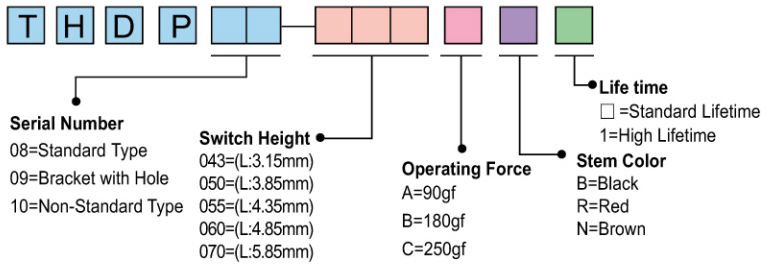

D SERIES

6.0x6.0 Bracket Shape Type Tact Switch

TACT SWITCH

HOW TO ORDER

◆ FEATURES

- Snap-in type
- Anti-ESD ground pin available
- Cap available
- Multiple button length

◆ APPLICATIONS

- Visual
- Audio
- Pro audio

◆ DIAGRAM

No.	Dimensions	Circuit Diagram												
		PCB Layout												
1	<p>● THDP08</p> <table border="1"> <thead> <tr> <th>L</th> <th>A</th> </tr> </thead> <tbody> <tr><td>3.15</td><td>3.5</td></tr> <tr><td>3.85</td><td>3.5</td></tr> <tr><td>5.85</td><td>3.3</td></tr> <tr><td>8.35</td><td>3</td></tr> <tr><td>15.85</td><td>3</td></tr> </tbody> </table>	L	A	3.15	3.5	3.85	3.5	5.85	3.3	8.35	3	15.85	3	
L	A													
3.15	3.5													
3.85	3.5													
5.85	3.3													
8.35	3													
15.85	3													
2	<p>● THDP09</p> <table border="1"> <thead> <tr> <th>L</th> <th>A</th> </tr> </thead> <tbody> <tr><td>3.15</td><td>3.5</td></tr> <tr><td>3.85</td><td>3.5</td></tr> <tr><td>5.85</td><td>3.3</td></tr> <tr><td>8.35</td><td>3</td></tr> <tr><td>15.85</td><td>3</td></tr> </tbody> </table>	L	A	3.15	3.5	3.85	3.5	5.85	3.3	8.35	3	15.85	3	
L	A													
3.15	3.5													
3.85	3.5													
5.85	3.3													
8.35	3													
15.85	3													
3	<p>● THDP10</p> <table border="1"> <thead> <tr> <th>L</th> <th>A</th> </tr> </thead> <tbody> <tr><td>3.15</td><td>3.5</td></tr> <tr><td>3.85</td><td>3.5</td></tr> <tr><td>5.85</td><td>3.3</td></tr> <tr><td>8.35</td><td>3</td></tr> <tr><td>15.85</td><td>3</td></tr> </tbody> </table>	L	A	3.15	3.5	3.85	3.5	5.85	3.3	8.35	3	15.85	3	
L	A													
3.15	3.5													
3.85	3.5													
5.85	3.3													
8.35	3													
15.85	3													