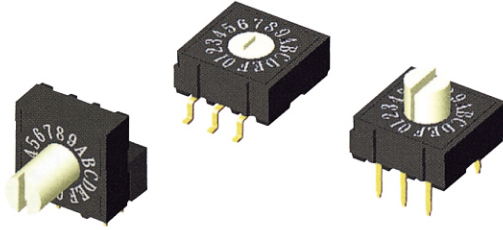

RS SERIES

10x10mm Rotary Type

HOW TO ORDER

◆ Features

- Vertical & right angle type
- Through hole or SMT
- Raised or recessed button
- BCD or Hexadecimal

◆ Applications

- Instrumentation
- Industrial automation
- Building & Home automation