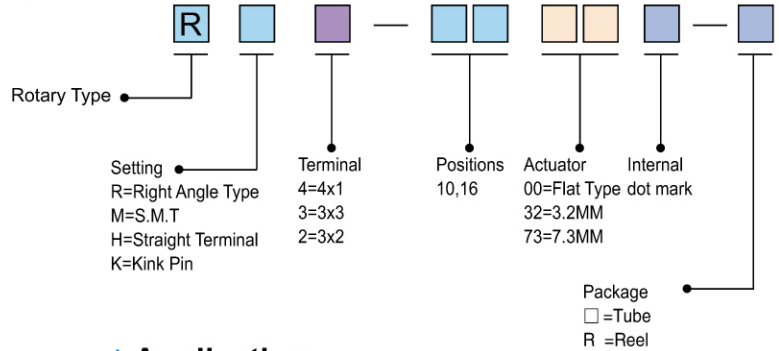

RS SERIES

10x10mm Rotary Type

HOW TO ORDER

◆ Features

- Vertical & right angle type
- Through hole or SMT
- Raised or recessed button
- BCD or Hexadecimal

◆ Applications

- Instrumentation
- Industrial automation
- Building & Home automation