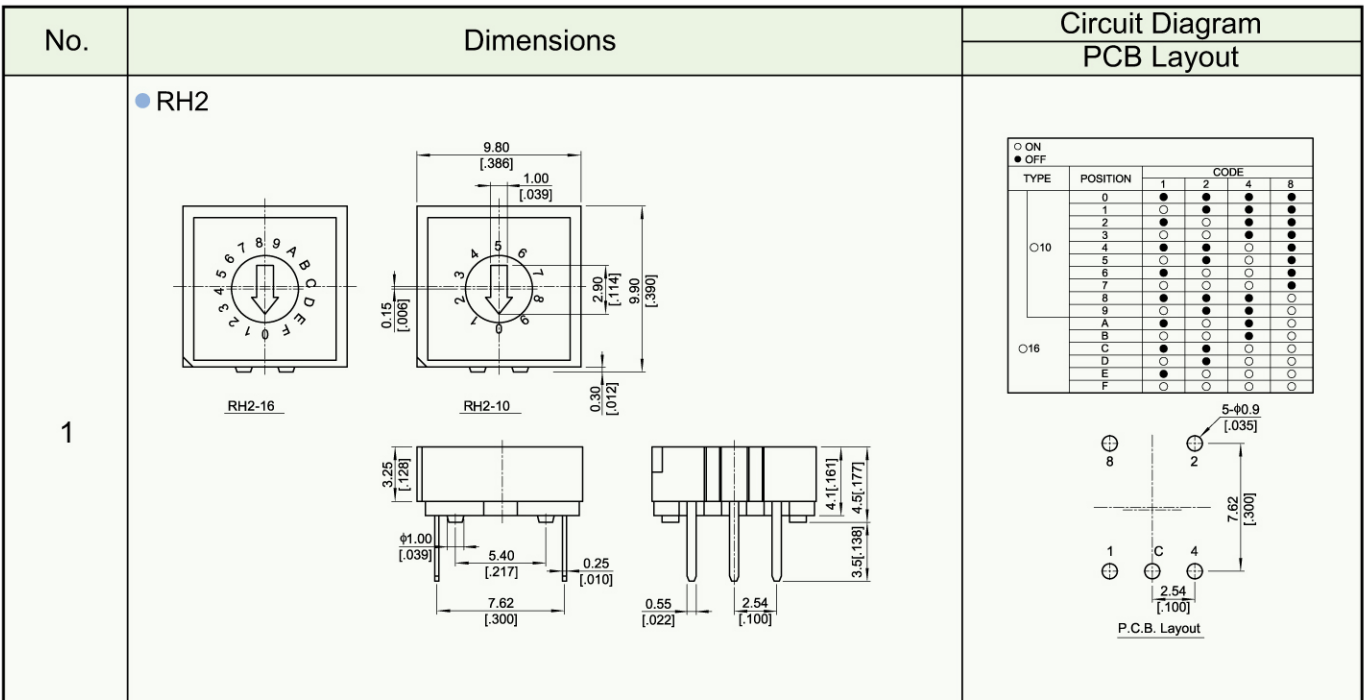

RS SERIES

10x10mm Rotary Type

HOW TO ORDER

◆ Features

- Vertical & right angle type
- Through hole or SMT
- Raised or recessed button
- BCD or Hexadecimal

◆ Applications

- Instrumentation
- Industrial automation
- Building & Home automation

◆ SPECIFICATION

	Items	Standard
Environmental	Operation Temperature Range	-25℃ to +80℃
	Storage Temperature Range	-40℃ to +85℃
Electrical performance	Electrical Life	20,000 steps
	Non-Switching Rating	100mA,50VDC
	Switching Rating	25mA,24VDC
Mechanical performance	Operating force	200gf-cm max

Package

Tube:48pcs/tube
Tape and Reel:
750 pcs/reel (recessed actuator)
500 pcs/reel (3.2mm actuator)
250 pcs/reel (7.3mm actuator)

◆ DIAGRAM

ROTARY CODED SWITCH