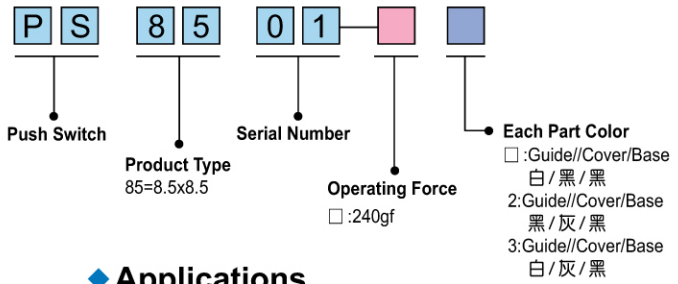

PUSH BUTTON SERIES

8.5x8.5 Push Switch

HOW TO ORDER

◆ Features

- Through hole type
- Self-Latching or Non-Latching function
- Non-latching type with silent pushing is available
- Double pole double throw
- Compact size of 8.5x8.5mm