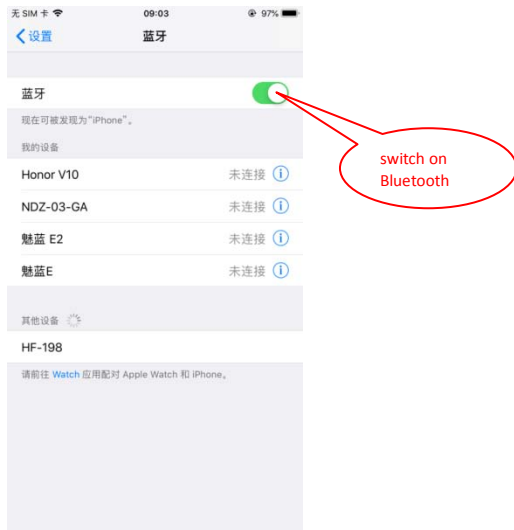

IV. iPhone Bluetooth instruction

1.setting-bluetooth