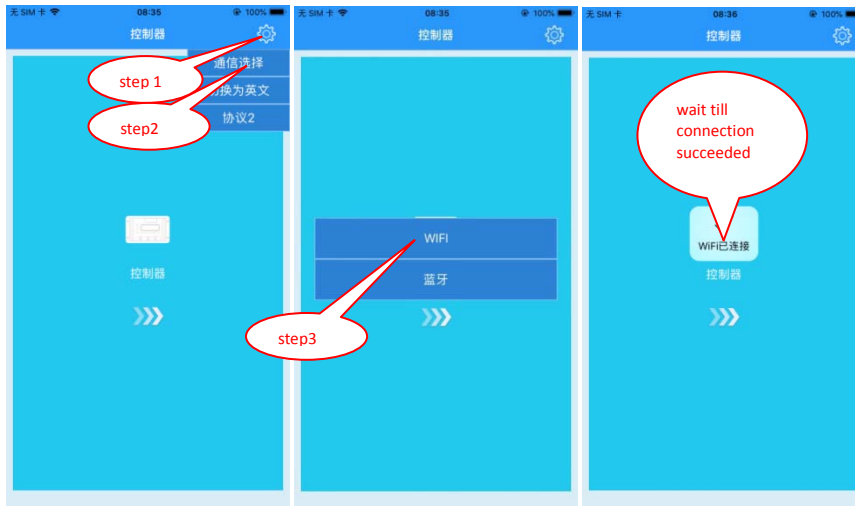

2. open APP, follow the instruction until it shows **connection succeeded**