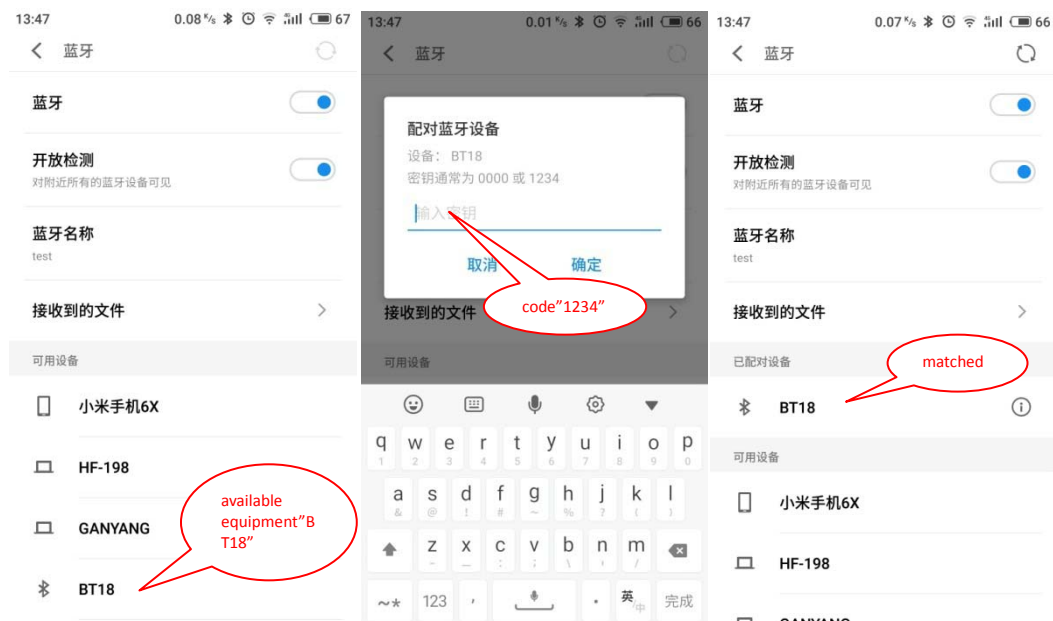

APP user's manual

Revision time: 2018-12-17

APP download and connection

Please install APP

I. Android mobile phone WIFI instruction

1.setting-wireless LAN, connect WIFI controller signal (star with ESP-XXXXXX), no password.

star with
ESP_XXXXXX

2.open APP, follow the instruction until it shows **connection succeeded**

II. Android mobile phone Bluetooth instruction

1.setting-Bluetooth, connect Bluetooth controller signal (BT-18), Enter the pairing code 1234

note: if you have already matched, please ignore this step

2. open APP, follow the instruction until it shows **connection succeeded**

III. iphone WIFI instruction

1.setting-wireless LAN, connect WIFI controller signal (star with ESP-XXXXXX), no password.