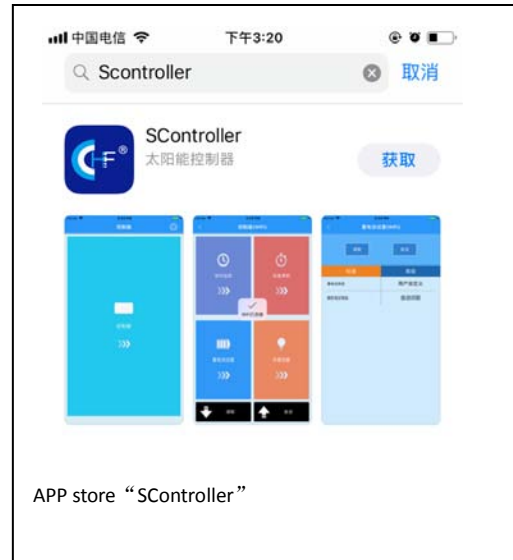

APP user's manual

Revision time: 2018-12-17

APP download and connection

Please install APP

I. Android mobile phone WIFI instruction

1.setting-wireless LAN, connect WIFI controller signal (star with ESP-XXXXXX), no password.

star with
ESP_XXXXXX

2.open APP, follow the instruction until it shows **connection succeeded**

II. Android mobile phone Bluetooth instruction

1.setting-Bluetooth, connect Bluetooth controller signal (BT-18), Enter the pairing code 1234