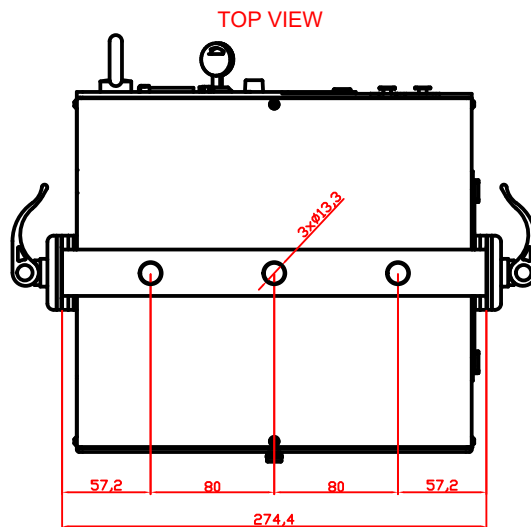

← AIR FLOW

handle fully rotatable 360 degrees

← AIR FLOW

← AIR FLOW

← AIR FLOW

← AIR FLOW

Purple dimensions means general dimension of laser projector

Totally air flow for laser projector: 40 square meter per hour