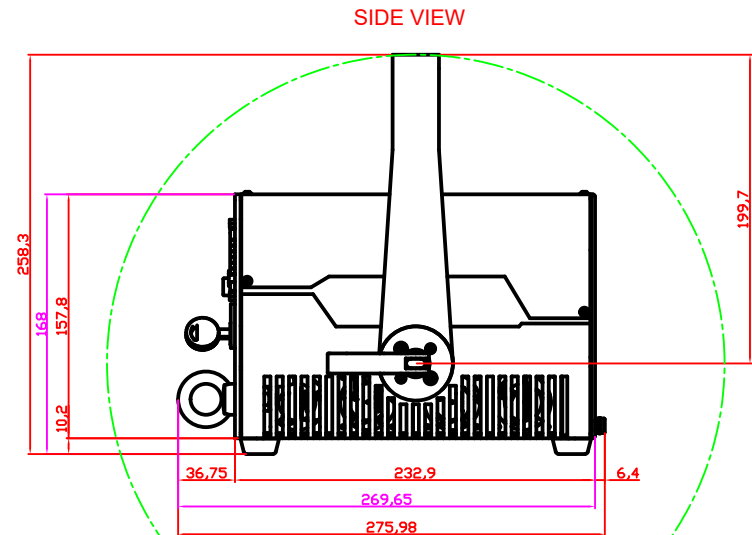

← AIR FLOW

handle fully rotatable 360 degrees

← AIR FLOW

← AIR FLOW

← AIR FLOW

← AIR FLOW

Purple dimensions means general dimension of laser projector

Totally air flow for laser projector: 40 square meter per hour