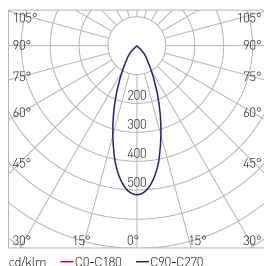

F.391B.10.0018.036.W4.02			
H(m)	D(m)	Eav(lx)	Ecen(lx)
2.0	1.38	612	861
4.0	2.77	153	215
6.0	4.15	68	82
8.0	5.54	39	53
10.0	6.92	25	35
12.0	8.31	17	24