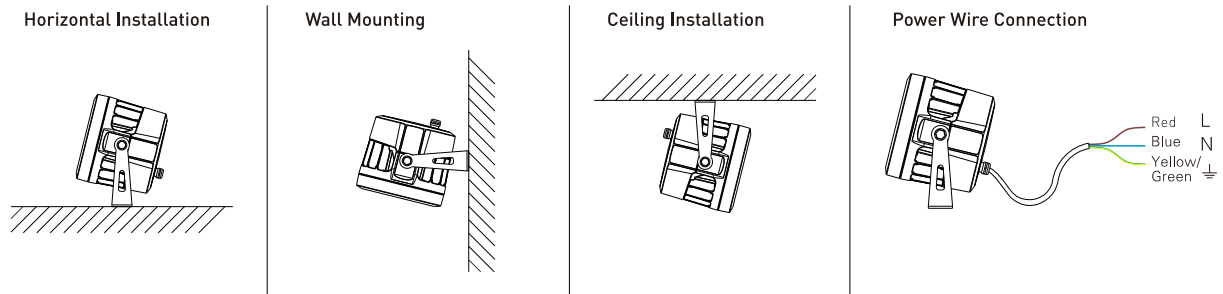

1. Drilling 1 hole on the mounting surface, it is recommended to install and fix with M12x80 expansion screws. According to the installation position, select different fixing methods as shown below

2. After fixing the lamp, then adjust the illumination angle, which can be slightly adjusted as pictures shown below:

3. Connecting the power cord: According to the different color of the power cord to differentiate the Null wire/ Live wire/ Ground wire.

Attention: It is recommended that the professional electrician installs the lamp to avoid the danger of electric shock.