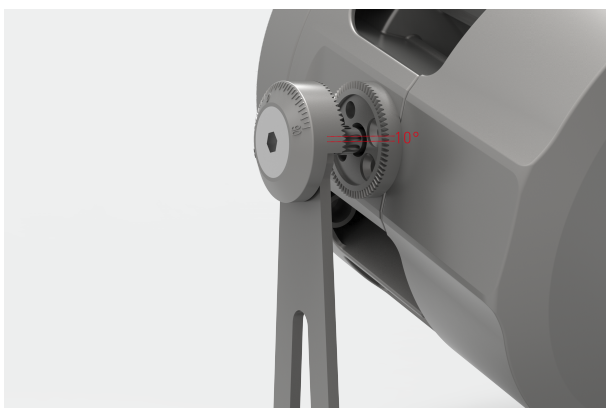

Product features

- HEBE F.391B series Flood Light, which adopts new concept design and hidden screw design. Surface is concise ,clean and simple that brings new visual impact to users;
- Brand LED chip design ,max 24W ,super energy-saving advantage , ultra high efficiency ,max 100lm/w achievable;
- Integrated dual-cavity design for both power supply and light source components are not only for easy to replace but also the heat inside will not interfere each other ,meanwhile , so the sealing performance is ,which can prolong the lifespan;
- The wide open thermal structure design has significant heat dissipation effect and the fish-fin design framework will prevent the dust ,leaves and rainwater accumulating,furthermore ,the rainwater can be drained from any direction smoothly;
- High light transmittance ultra-white toughed glass ,light transmittance up to 92%;
- Lamp body is with 500 hours anti-salt spray corrosion spraying treatment ,which can effectively resist UV and harsh environment corrosion ,also makes it as an excellent outdoor lighting products;
- The whole lamp is with IP 66 waterproof and dust-proof design(No glue) and IK 08 protective design;
- The bracket adopts gear type bite design and the angle adjustment is accurate ; The lamp body can be totated $\pm 90^\circ$,meeting various applications requirements;
- Multiple mounting options: Bracket mounting ,Pole mounting ,Ground buried mounting ,Ground plug-in mounting and hoop mounting;
- Widely used in medium and low pole lighting ,building facade ,squares ,stage ,park ,community and other places.