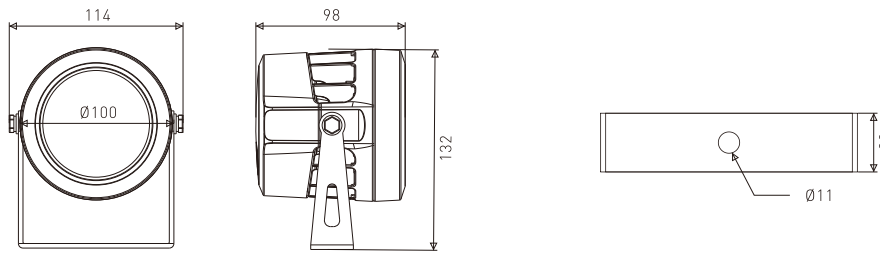

Precisely Adjust

Each gear for 10 degree more precise direction adjustment

Water-Drain Hole Design

Water Drain from any direction without obstacle

Model	F.391B.10.0012	F.391B.10.0018	F.391B.10.0024
Rated Power	12W	18W	24W
LED Type	3030	3030	3030
LED QTY	12	18	24
CRI	CRI ≥70	CRI ≥70	CRI ≥70
PF	≥0.9	≥0.9	≥0.9
CCT	3000K/4000K/5000K	3000K/4000K/5000K	3000K/4000K/5000K
Beam Angle	15°/24°/36°		
Dimension	L114*W98*H132mm		
Weight	0.8KG		
Input Voltage	AC176V~265V 50~60Hz		
Control Mode	Single color ON/OFF		
Material	Die-casting Aluminum		
Lifespan	50000H		
Ambient Temperature	-20°C~40°C		
Ambient humidity	10%~95%RH		
Security Level	CLASS I		
Ingress Protection	IP66,IK08		

Light Distribution Curve

F.391B.10.0018.015.W4.02			
H(m)	D(m)	Eav(lx)	Ecen(lx)
2.0	0.70	2293	3197
4.0	1.39	573	799
6.0	2.08	254	355
8.0	2.78	143	200
10.0	3.47	92	128
12.0	4.17	63	88

F.391B.10.0018.024.W4.02			
H(m)	D(m)	Eav(lx)	Ecen(lx)
2.0	0.81	1632	2310
4.0	1.60	408	577
6.0	2.40	181	256
8.0	3.20	102	144
10.0	4.00	66	92
12.0	4.90	46	64

F.391B.10.0018.036.W4.02			
H(m)	D(m)	Eav(lx)	Ecen(lx)
2.0	1.38	612	861
4.0	2.77	153	215
6.0	4.15	68	82
8.0	5.54	39	53
10.0	6.92	25	35
12.0	8.31	17	24

Unit: mm

1. Drilling 1 hole on the mounting surface, it is recommended to install and fix with M12x80 expansion screws. According to the installation position, select different fixing methods as shown below