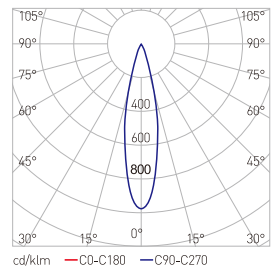

Precisely Adjust

Each gear for 10 degree more precise direction adjustment

Water-Drain Hole Design

Water Drain from any direction without obstacle

Model	F.391B.10.0012	F.391B.10.0018	F.391B.10.0024
Rated Power	12W	18W	24W
LED Type	3030	3030	3030
LED QTY	12	18	24
CRI	CRI ≥70	CRI ≥70	CRI ≥70
PF	≥0.9	≥0.9	≥0.9
CCT	3000K/4000K/5000K	3000K/4000K/5000K	3000K/4000K/5000K
Beam Angle	15°/24°/36°		
Dimension	L114*W98*H132mm		
Weight	0.8KG		
Input Voltage	AC176V~265V 50~60Hz		
Control Mode	Single color ON/OFF		
Material	Die-casting Aluminum		
Lifespan	50000H		
Ambient Temperature	-20°C~40°C		
Ambient humidity	10%~95%RH		
Security Level	CLASS I		
Ingress Protection	IP66,IK08		

Light Distribution Curve

F.391B.10.0018.015.W4.02			
H(m)	D(m)	Eav(lx)	Ecen(lx)
2.0	0.70	2293	3197
4.0	1.39	573	799
6.0	2.08	254	355
8.0	2.78	143	200
10.0	3.47	92	128
12.0	4.17	63	88

F.391B.10.0018.024.W4.02			
H(m)	D(m)	Eav(lx)	Ecen(lx)
2.0	0.81	1632	2310
4.0	1.60	408	577
6.0	2.40	181	256
8.0	3.20	102	144
10.0	4.00	66	92
12.0	4.90	46	64