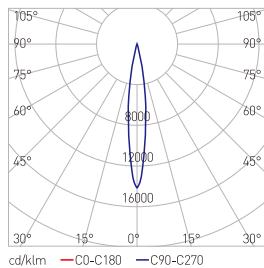

Precisely Adjust

Each gear for 10 degree more precise direction adjustment

Water-Drain Hole Design

Water Drain from any direction without obstacle

Model	F.391B.10.0012	F.391B.10.0018	F.391B.10.0024
Rated Power	12W	18W	24W
LED Type	3030	3030	3030
LED QTY	12	18	24
CRI	CRI ≥70	CRI ≥70	CRI ≥70
PF	≥0.9	≥0.9	≥0.9
CCT	3000K/4000K/5000K	3000K/4000K/5000K	3000K/4000K/5000K
Beam Angle	15°/24°/36°		
Dimension	L114*W98*H132mm		
Weight	0.8KG		
Input Voltage	AC176V~265V 50~60Hz		
Control Mode	Single color ON/OFF		
Material	Die-casting Aluminum		
Lifespan	50000H		
Ambient Temperature	-20°C~40°C		
Ambient humidity	10%~95%RH		
Security Level	CLASS I		
Ingress Protection	IP66,IK08		

Light Distribution Curve

F.391B.10.0018.015.W4.02			
H(m)	D(m)	Eav(lx)	Ecen(lx)
2.0	0.70	2293	3197
4.0	1.39	573	799
6.0	2.08	254	355
8.0	2.78	143	200
10.0	3.47	92	128
12.0	4.17	63	88

F.391B.10.0018.024.W4.02			
H(m)	D(m)	Eav(lx)	Ecen(lx)
2.0	0.81	1632	2310
4.0	1.60	408	577
6.0	2.40	181	256
8.0	3.20	102	144
10.0	4.00	66	92
12.0	4.90	46	64