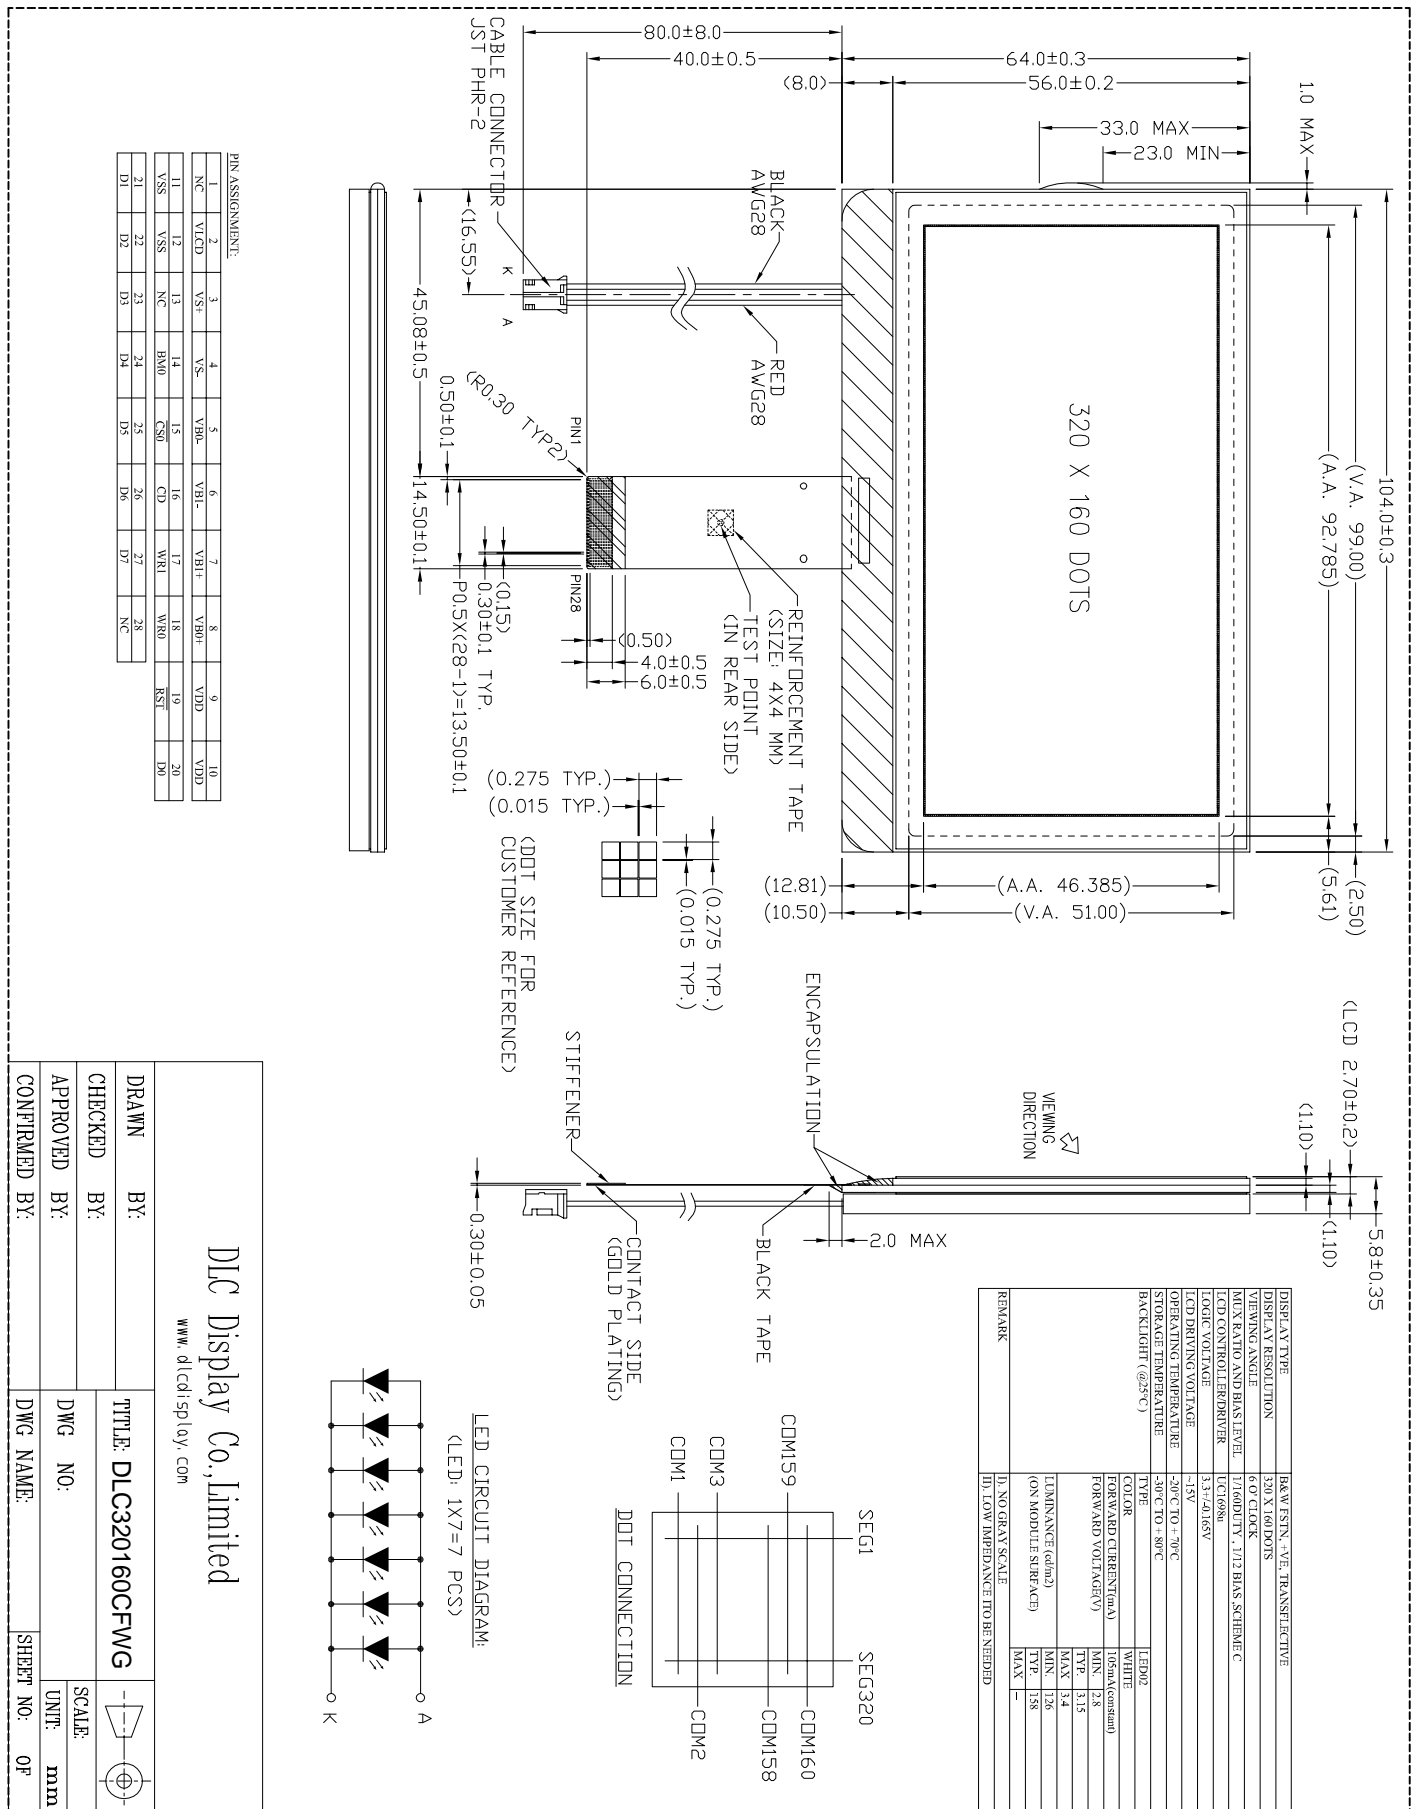

Outline drawing

DLC Display Co., Limited
www.dlcdisplay.com

DRAWN BY:		TITLE: DLC320160CFWG	SCALE:
CHECKED BY:		DWG NO:	UNIT: mm
APPROVED BY:		DWG NAME:	SHEET NO: 0P
CONFIRMED BY:			