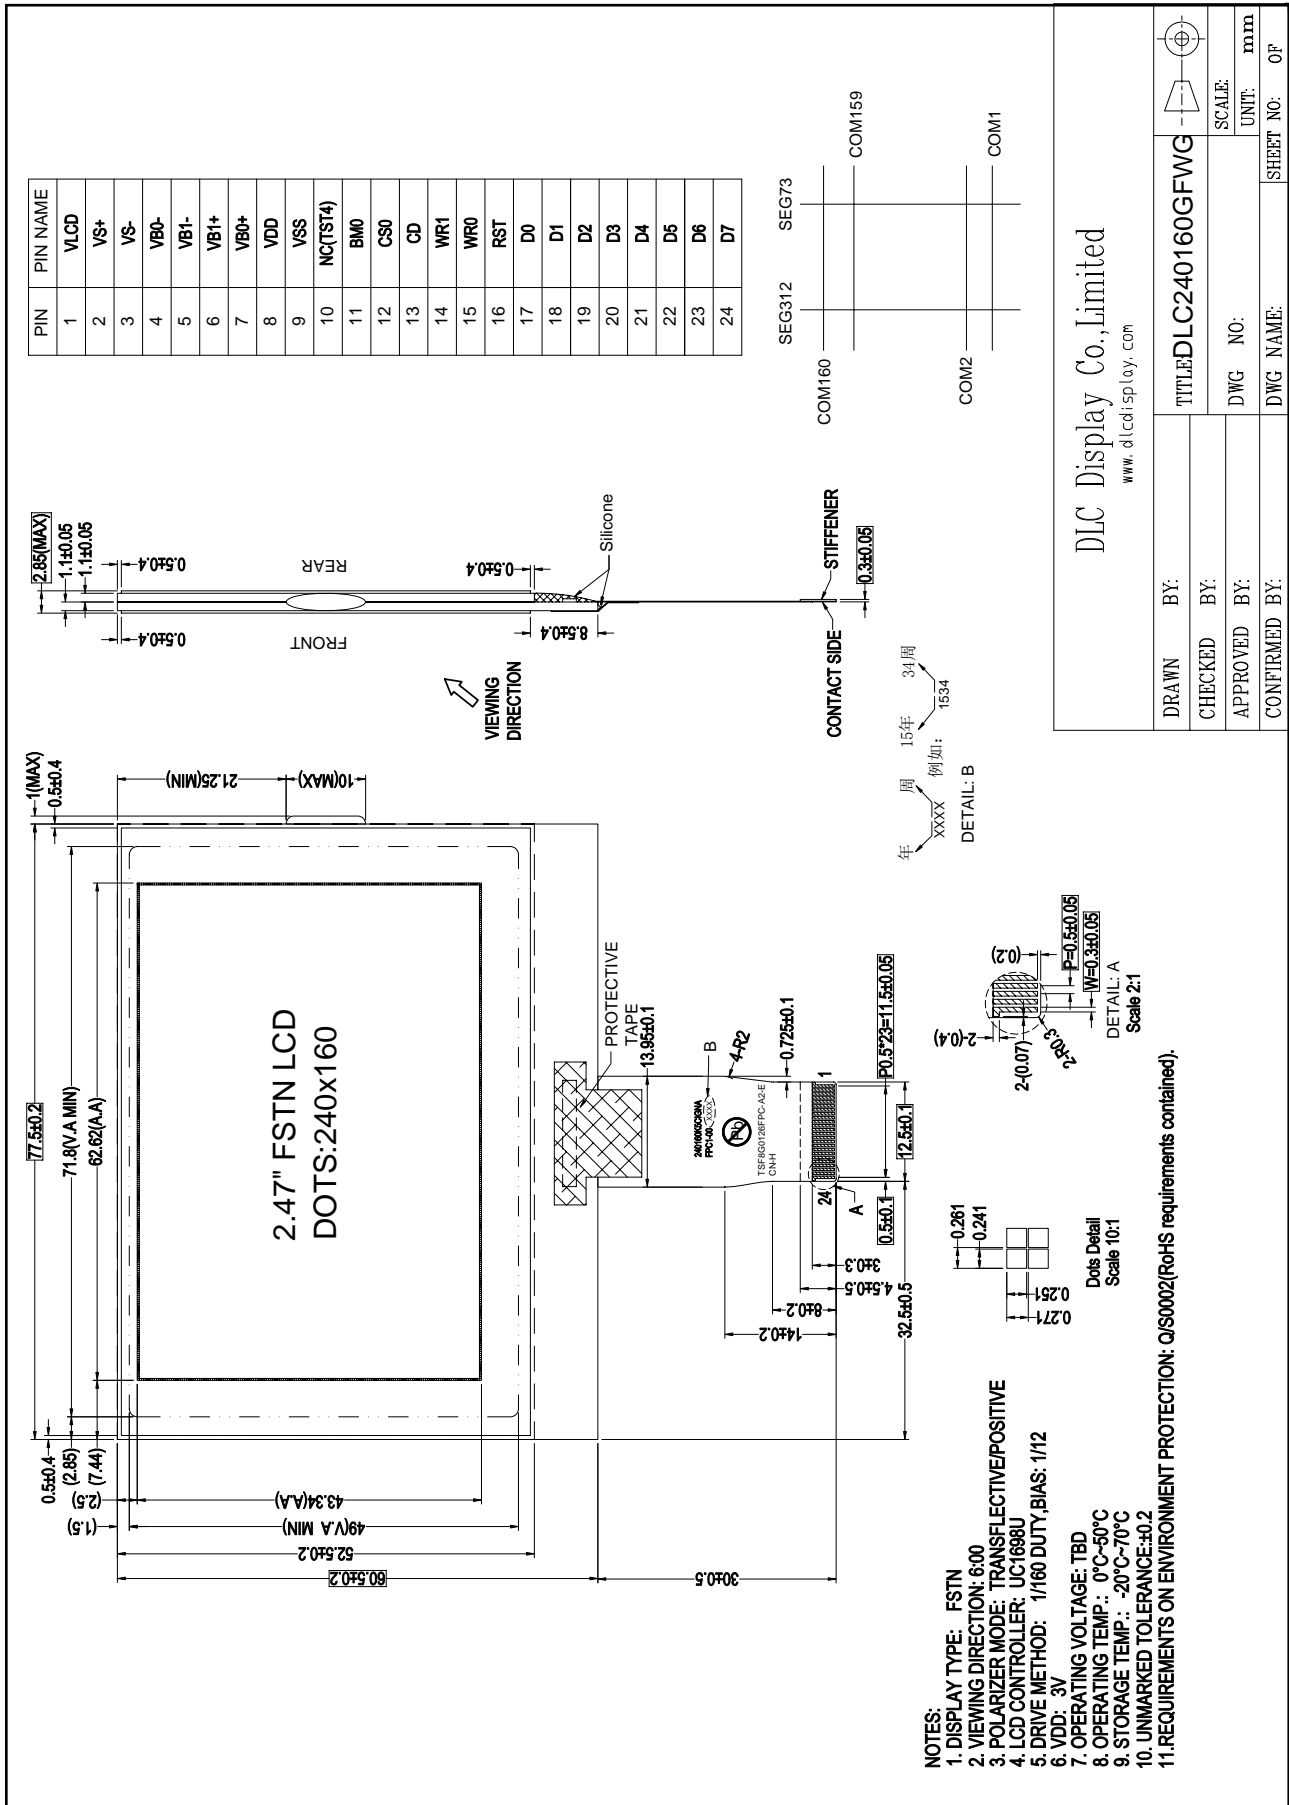

Outline Drawing

DLC Display Co., Limited www.dlcdisplay.com	
TITLE: DLC240160GFWG	SCALE: mm
DWG NO:	UNIT: mm
DWG NAME:	SHEET NO: OF
BY:	BY:
CHECKED BY:	APPROVED BY:
CONFIRMED BY:	