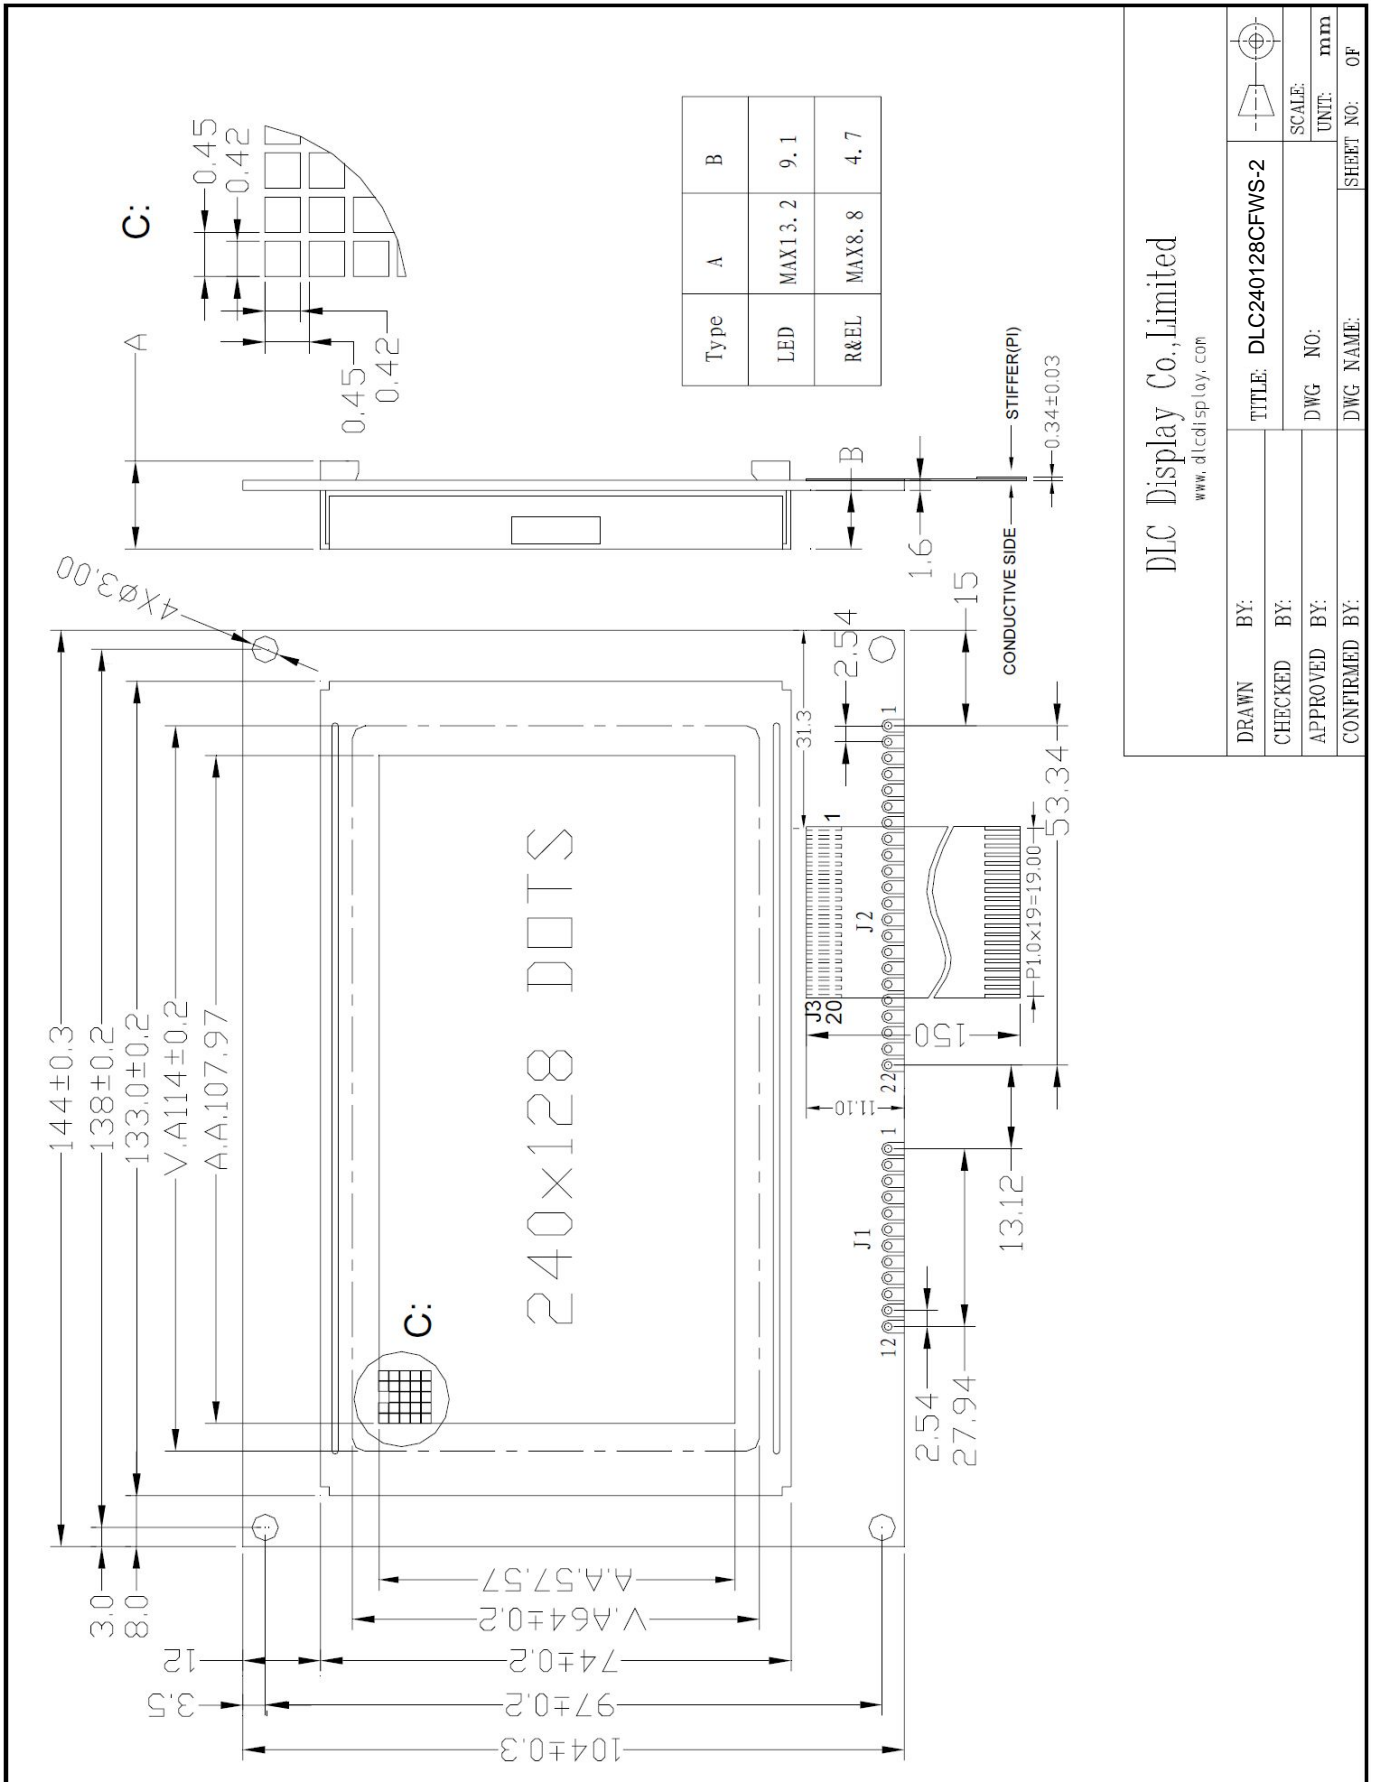

Outline Drawing

DLC Display Co., Limited www.dlcdisplay.com		TITLE: DLC240128CFWS-2		SCALE:	
DRAWN BY:		DWG NO:		UNIT:	mm
CHECKED BY:		DWG NAME:		SHEET NO:	OF
APPROVED BY:					
CONFIRMED BY:					