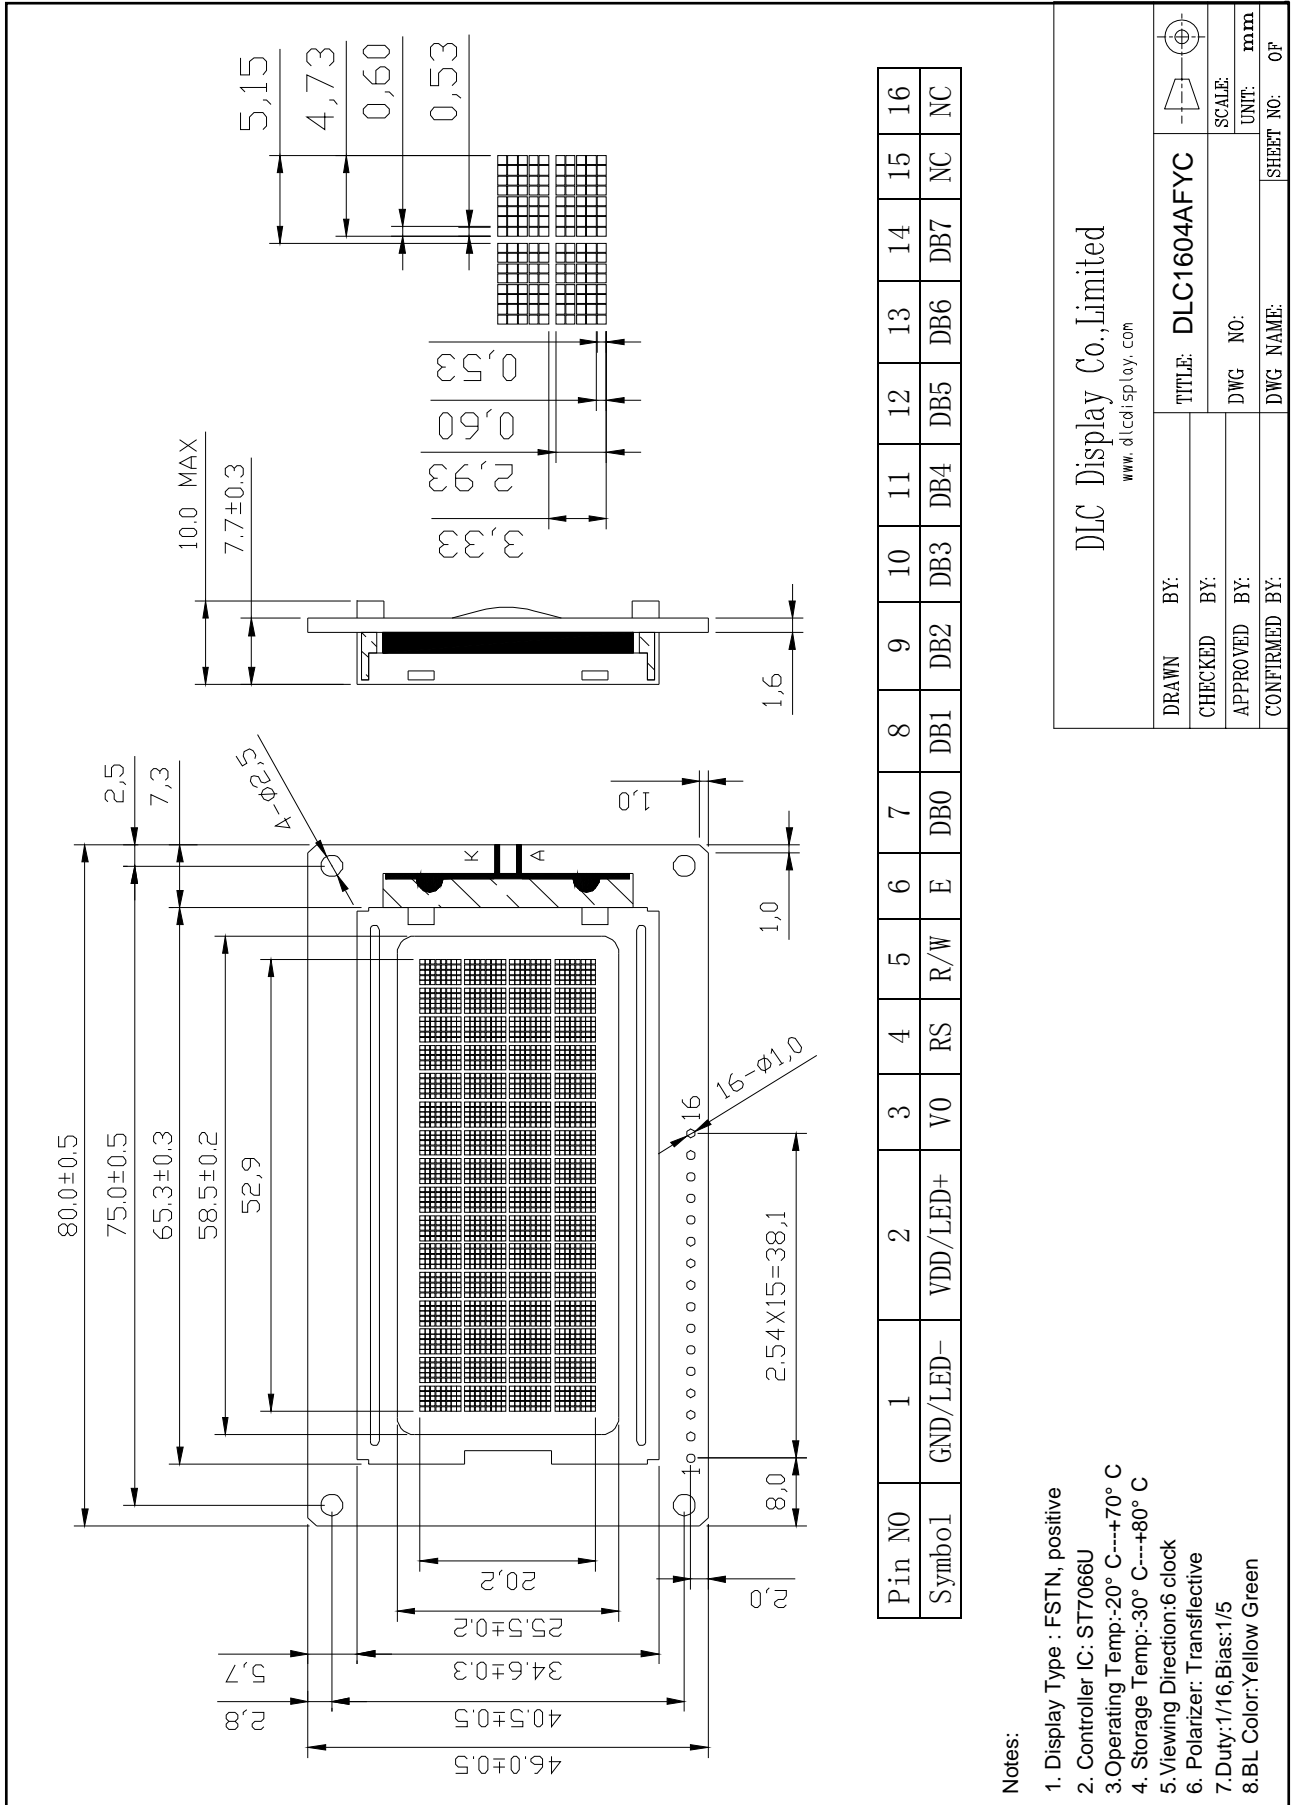

Outline Drawing

DLC Display Co., Limited
www.dlccdisplay.com

DRAWN BY:	TITLE: DLC1604AFYC	
CHECKED BY:	DWG NO:	SCALE:
APPROVED BY:	DWG NAME:	UNIT: mm
CONFIRMED BY:	SHEET NO:	OF