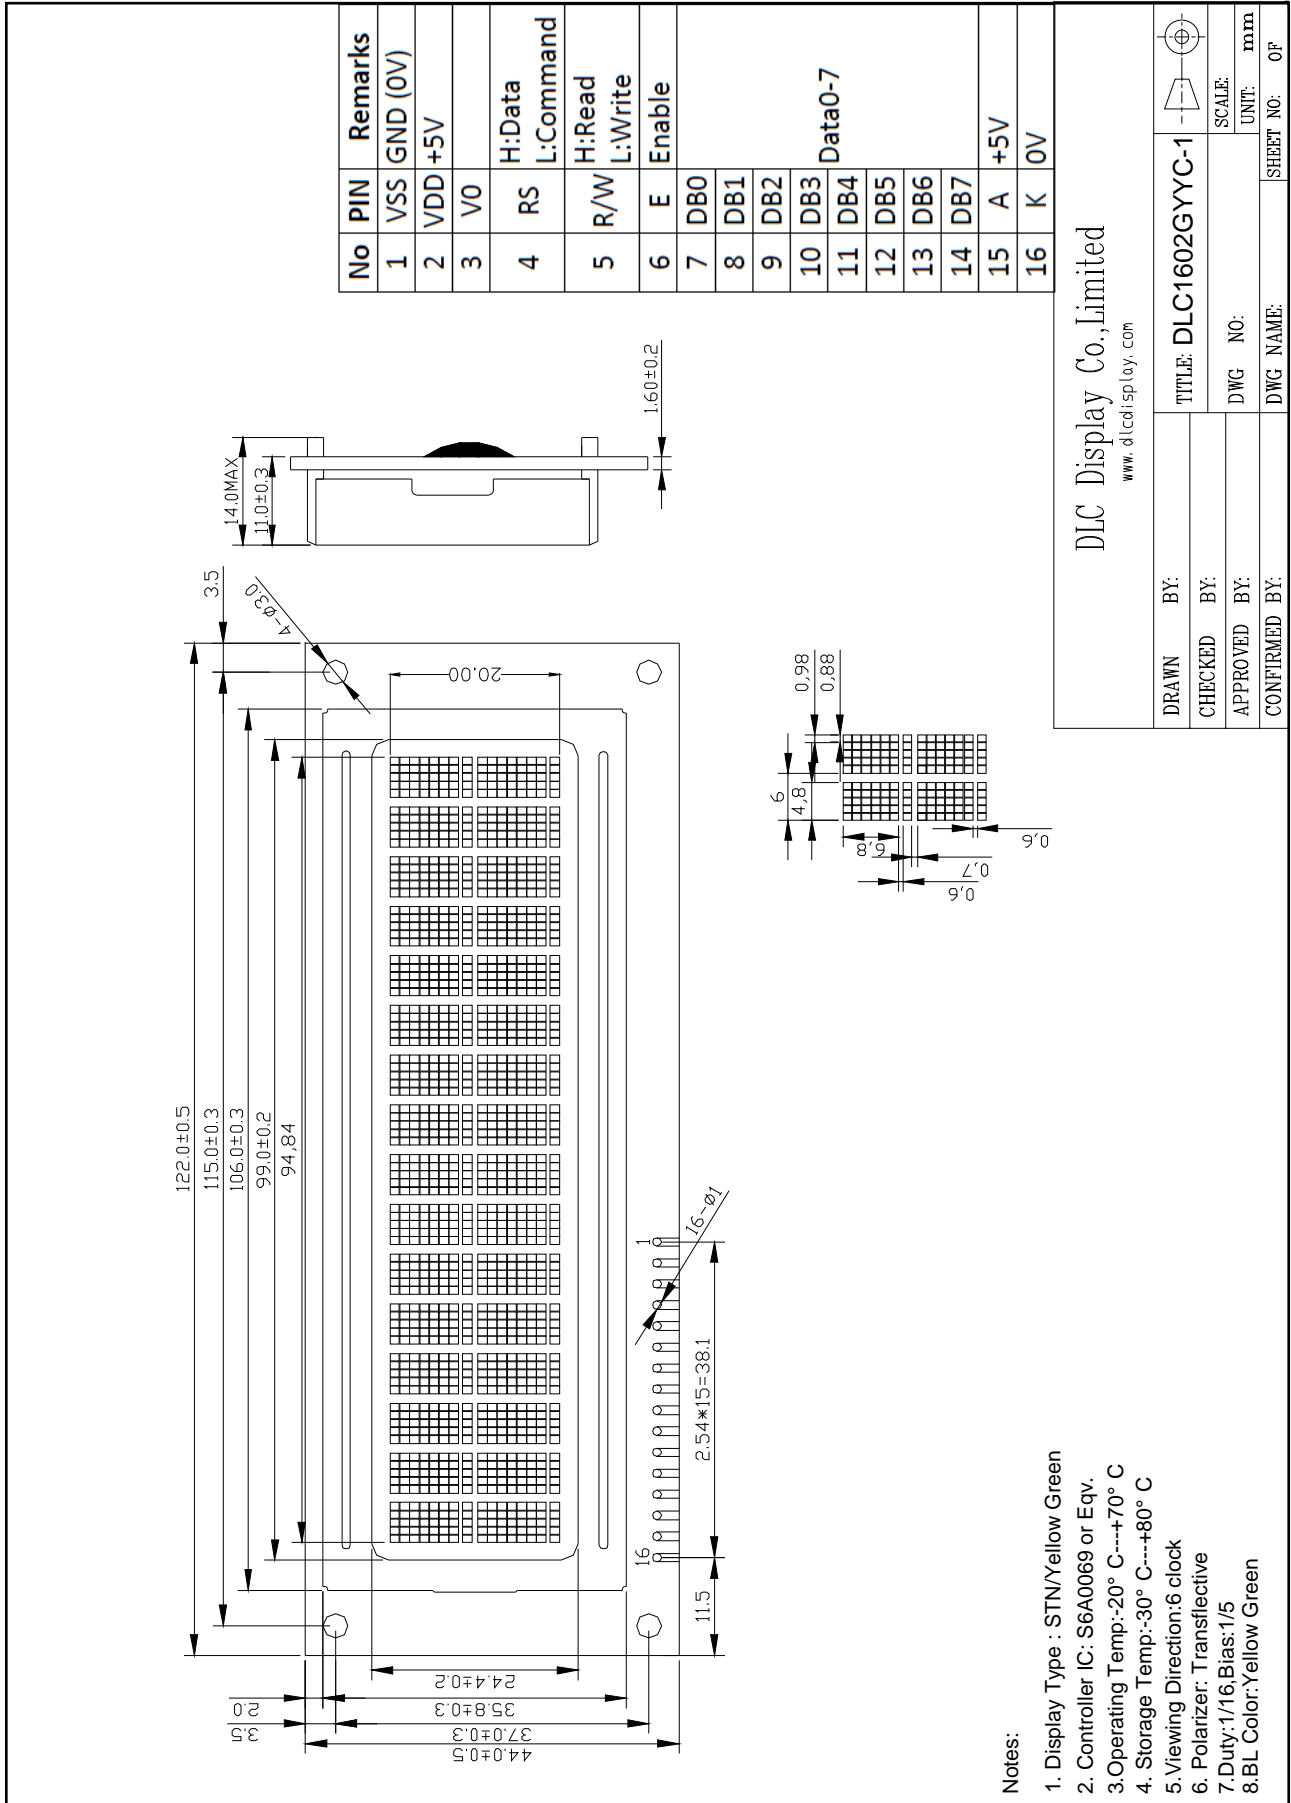

Outline Drawing

DLC Display Co., Limited
www.dlcdisplay.com

DRAWN BY:	TITLE: DLC1602GYC-1	
CHECKED BY:	DWG NO:	SCALE:
APPROVED BY:	DWG NAME:	UNIT: mm
CONFIRMED BY:	SHEET NO:	OF