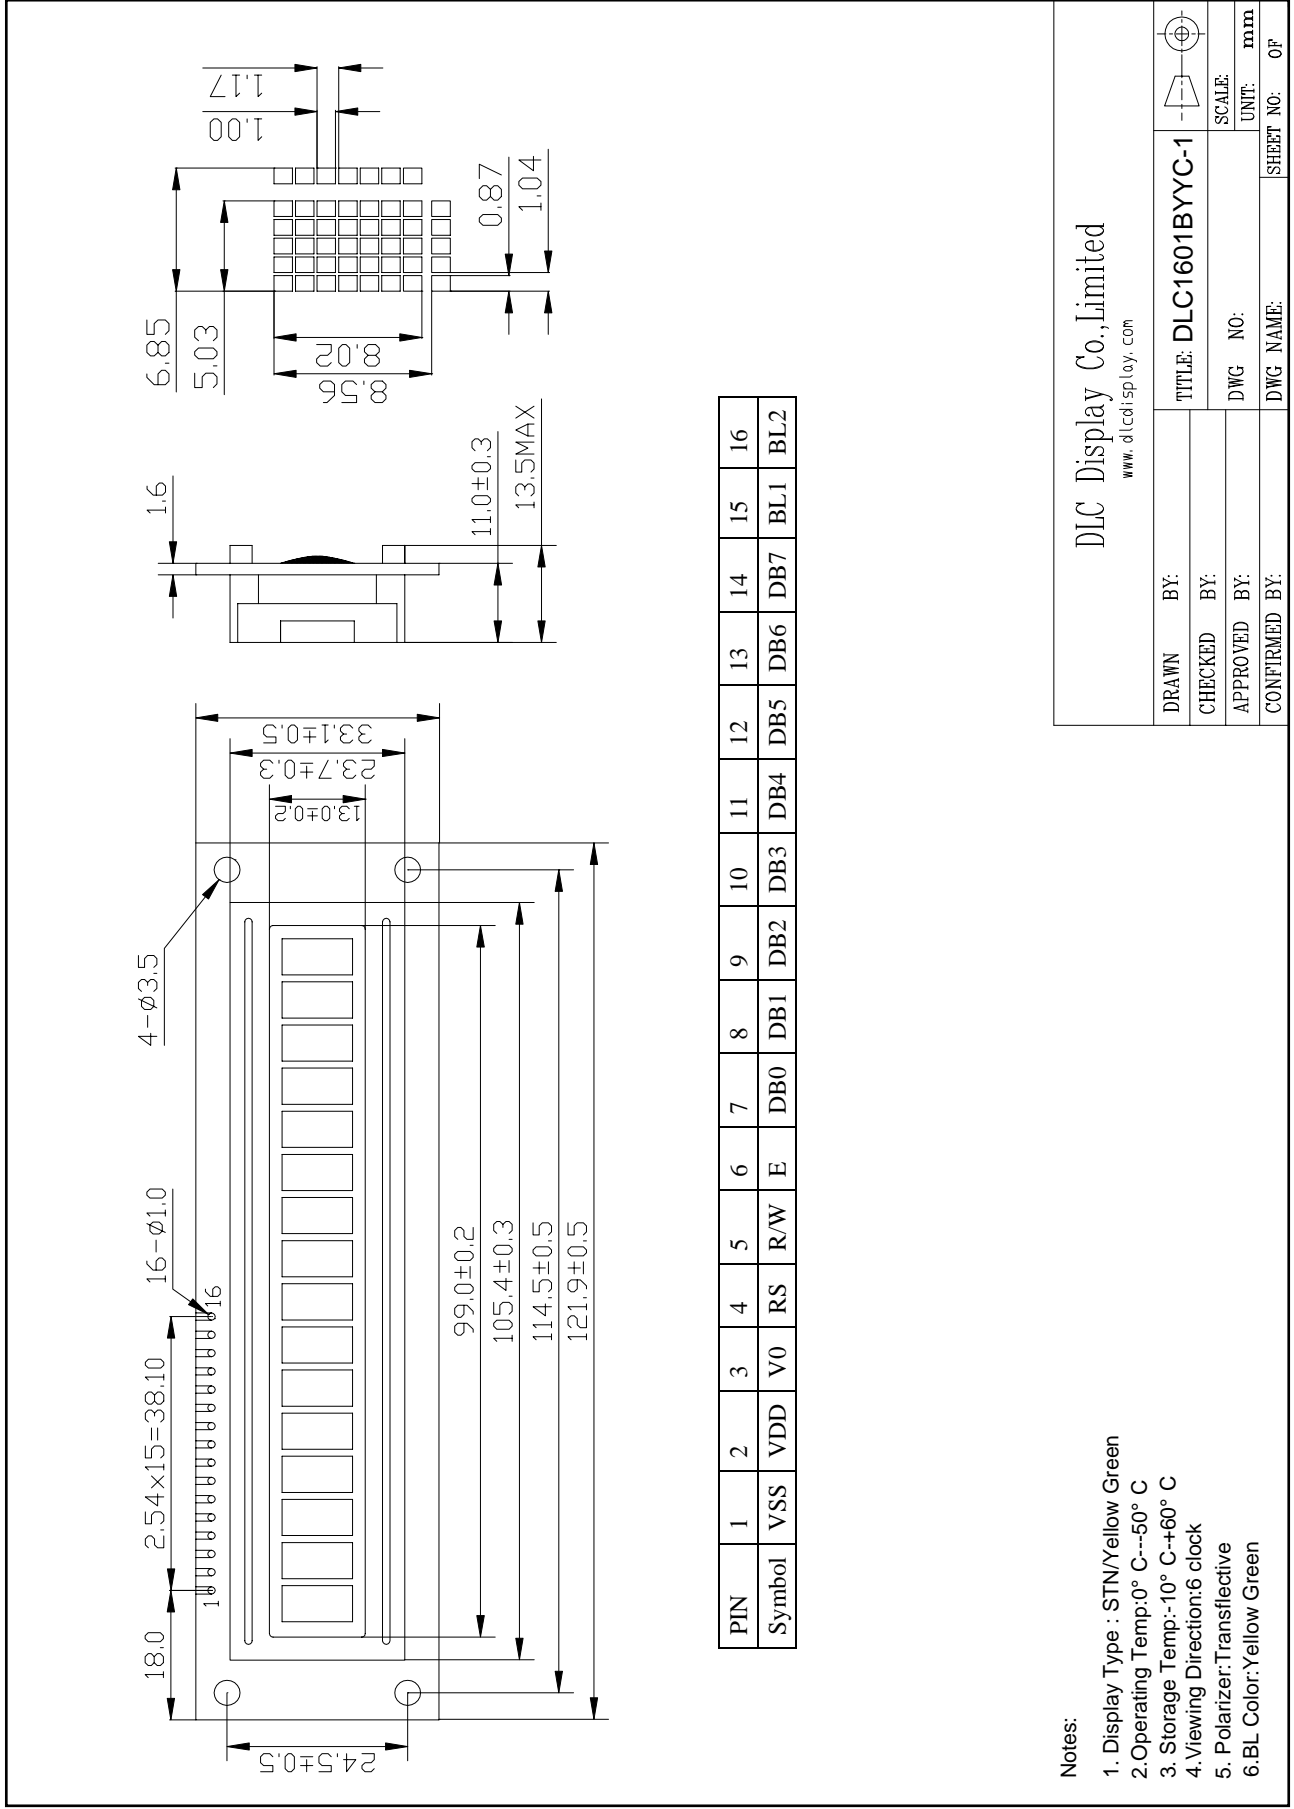

Outline Drawing

Notes:

1. Display Type : STN/Yellow Green
2. Operating Temp: 0° C---50° C
3. Storage Temp: -10° C--+60° C
4. Viewing Direction: 6 clock
5. Polarizer: Transflective
6. BL Color: Yellow Green

DLC Display Co., Limited
www.dlcdisplay.com

DRAWN BY:	TITLE: DLC1601BYYC-1	
CHECKED BY:	DWG NO:	SCALE:
APPROVED BY:	DWG NAME:	UNIT: mm
CONFIRMED BY:	SHEET NO:	OF