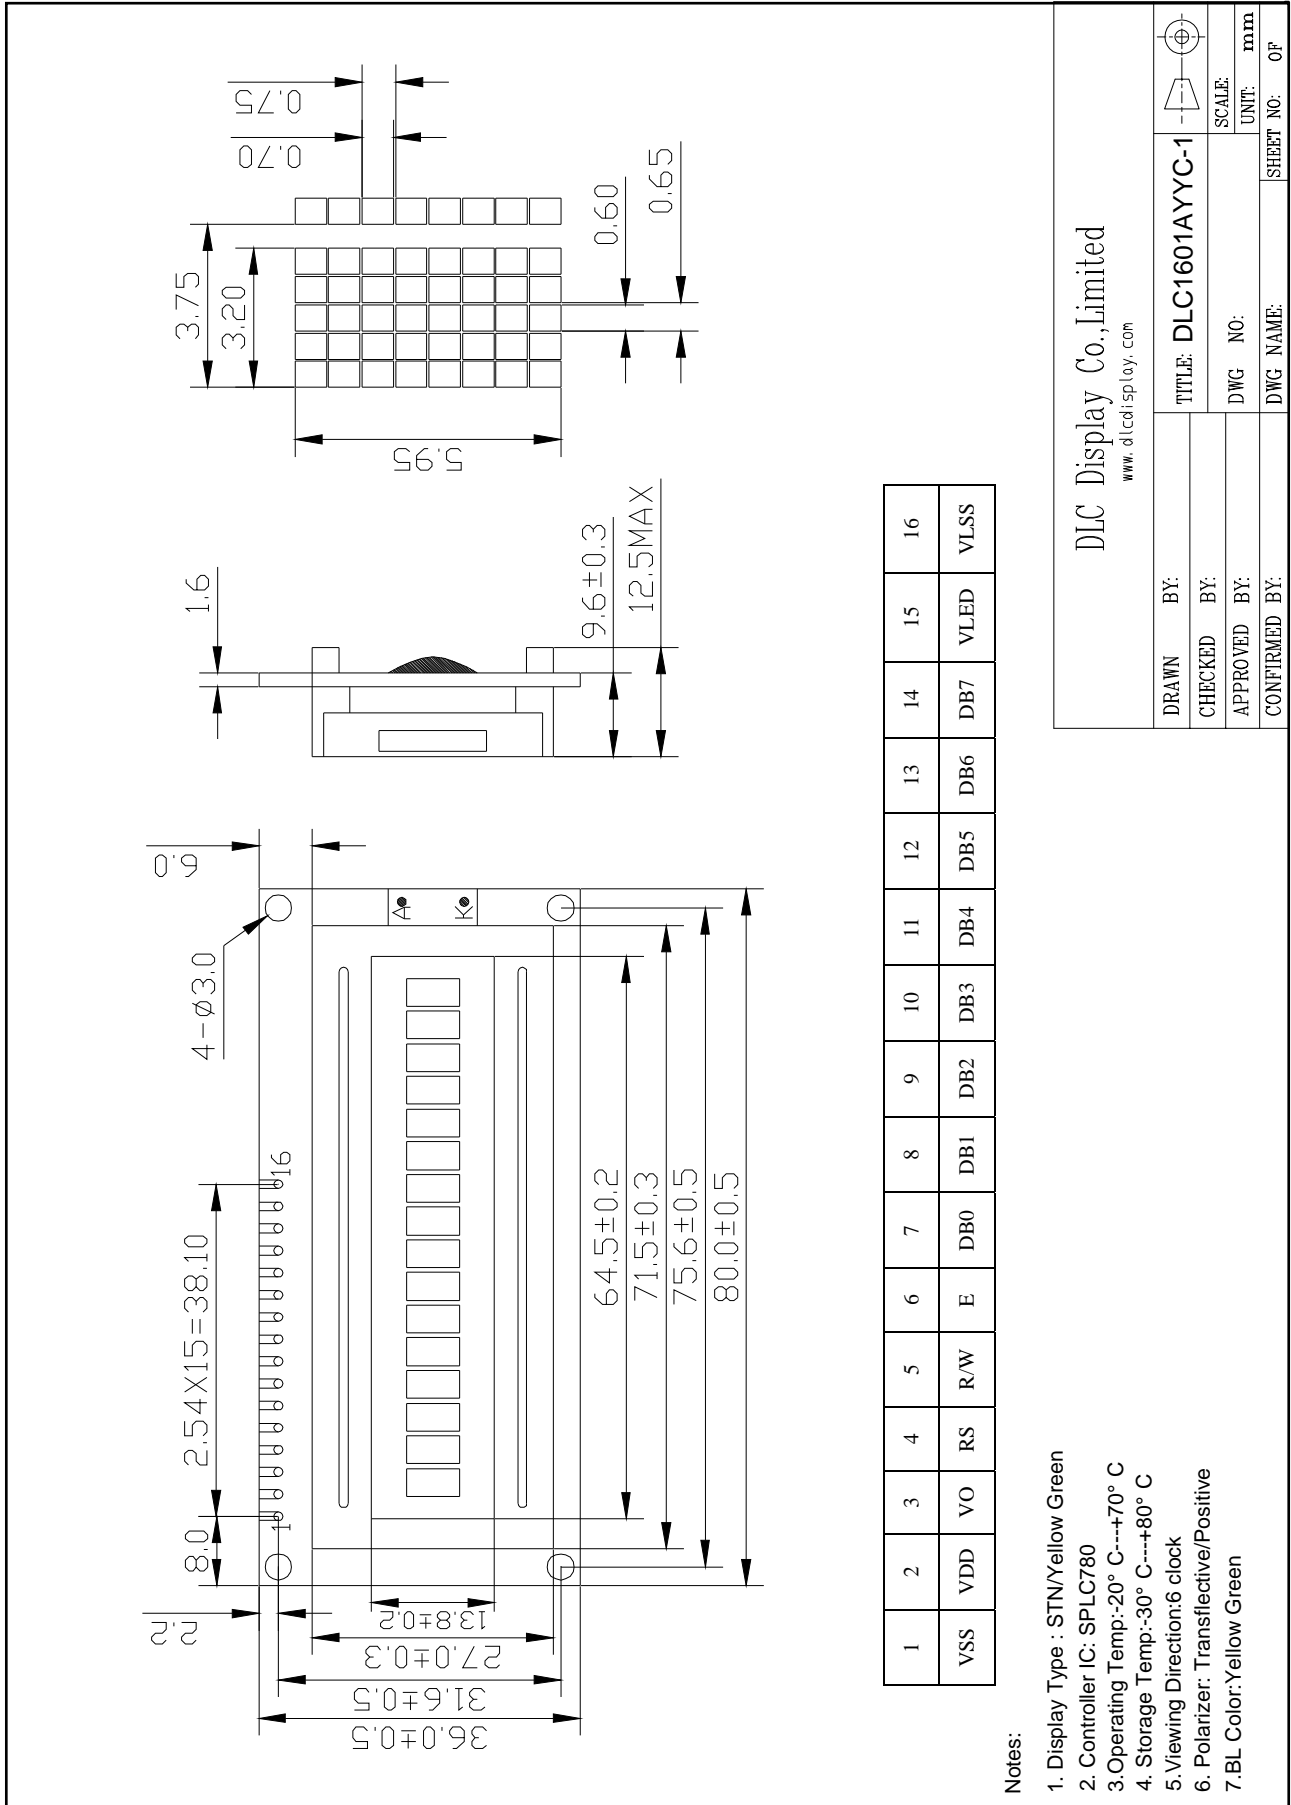

Outline Drawing

DLC Display Co., Limited
www.dlcdisplay.com

TITLE: DLC1601AYYC-1

SCALE: mm

UNIT: mm

SHEET NO: OF

DRAWN BY: _____

CHECKED BY: _____