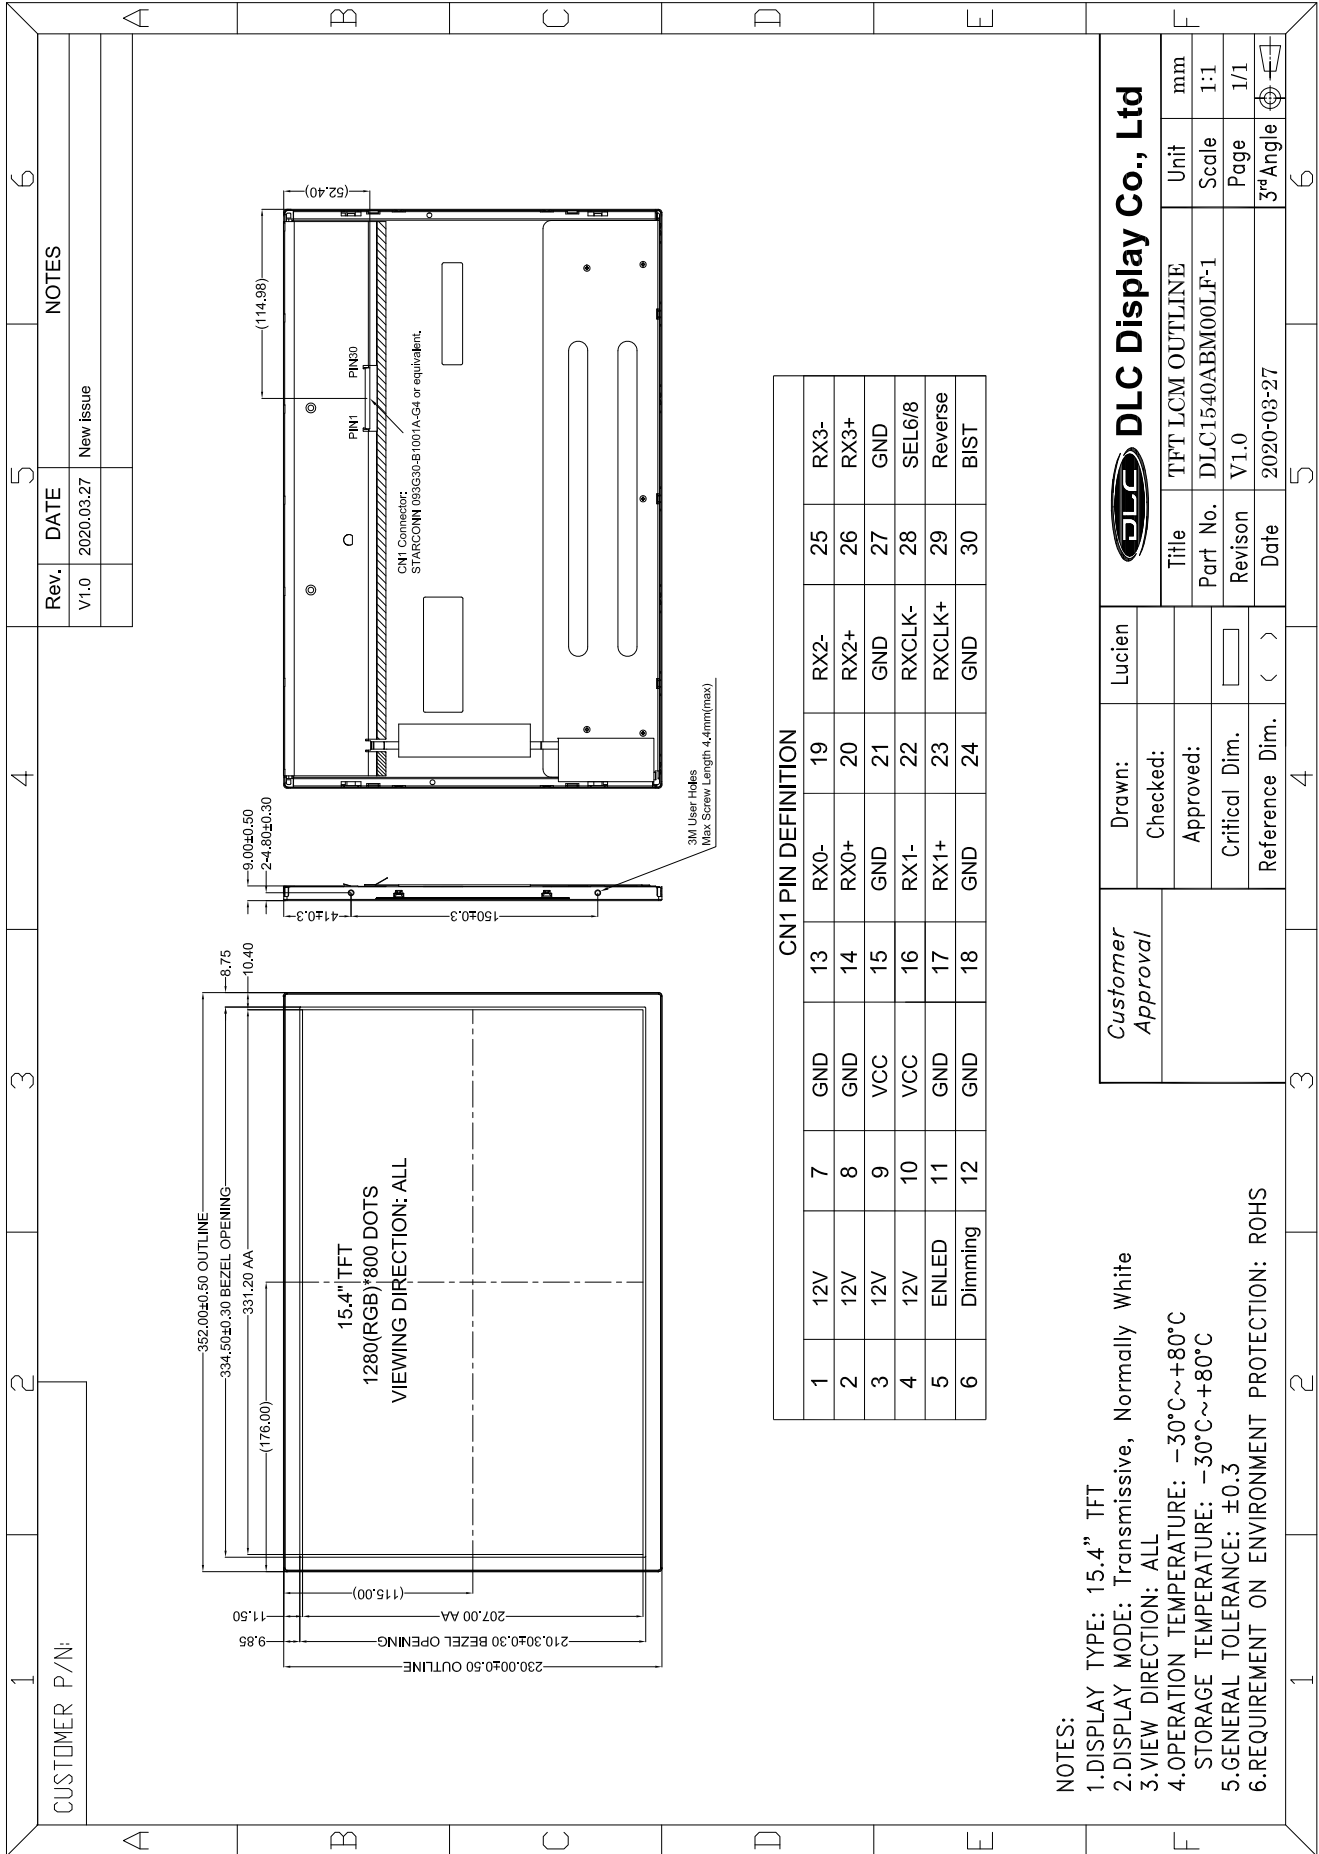

Outline Drawing

NOTES:
 1.DISPLAY TYPE: 15.4" TFT
 2.DISPLAY MODE: Transmissive, Normally White
 3.VIEW DIRECTION: ALL
 4.OPERATION TEMPERATURE: -30°C~+80°C
 STORAGE TEMPERATURE: -30°C~+80°C
 5.GENERAL TOLERANCE: ±0.3
 6.REQUIREMENT ON ENVIRONMENT PROTECTION: ROHS