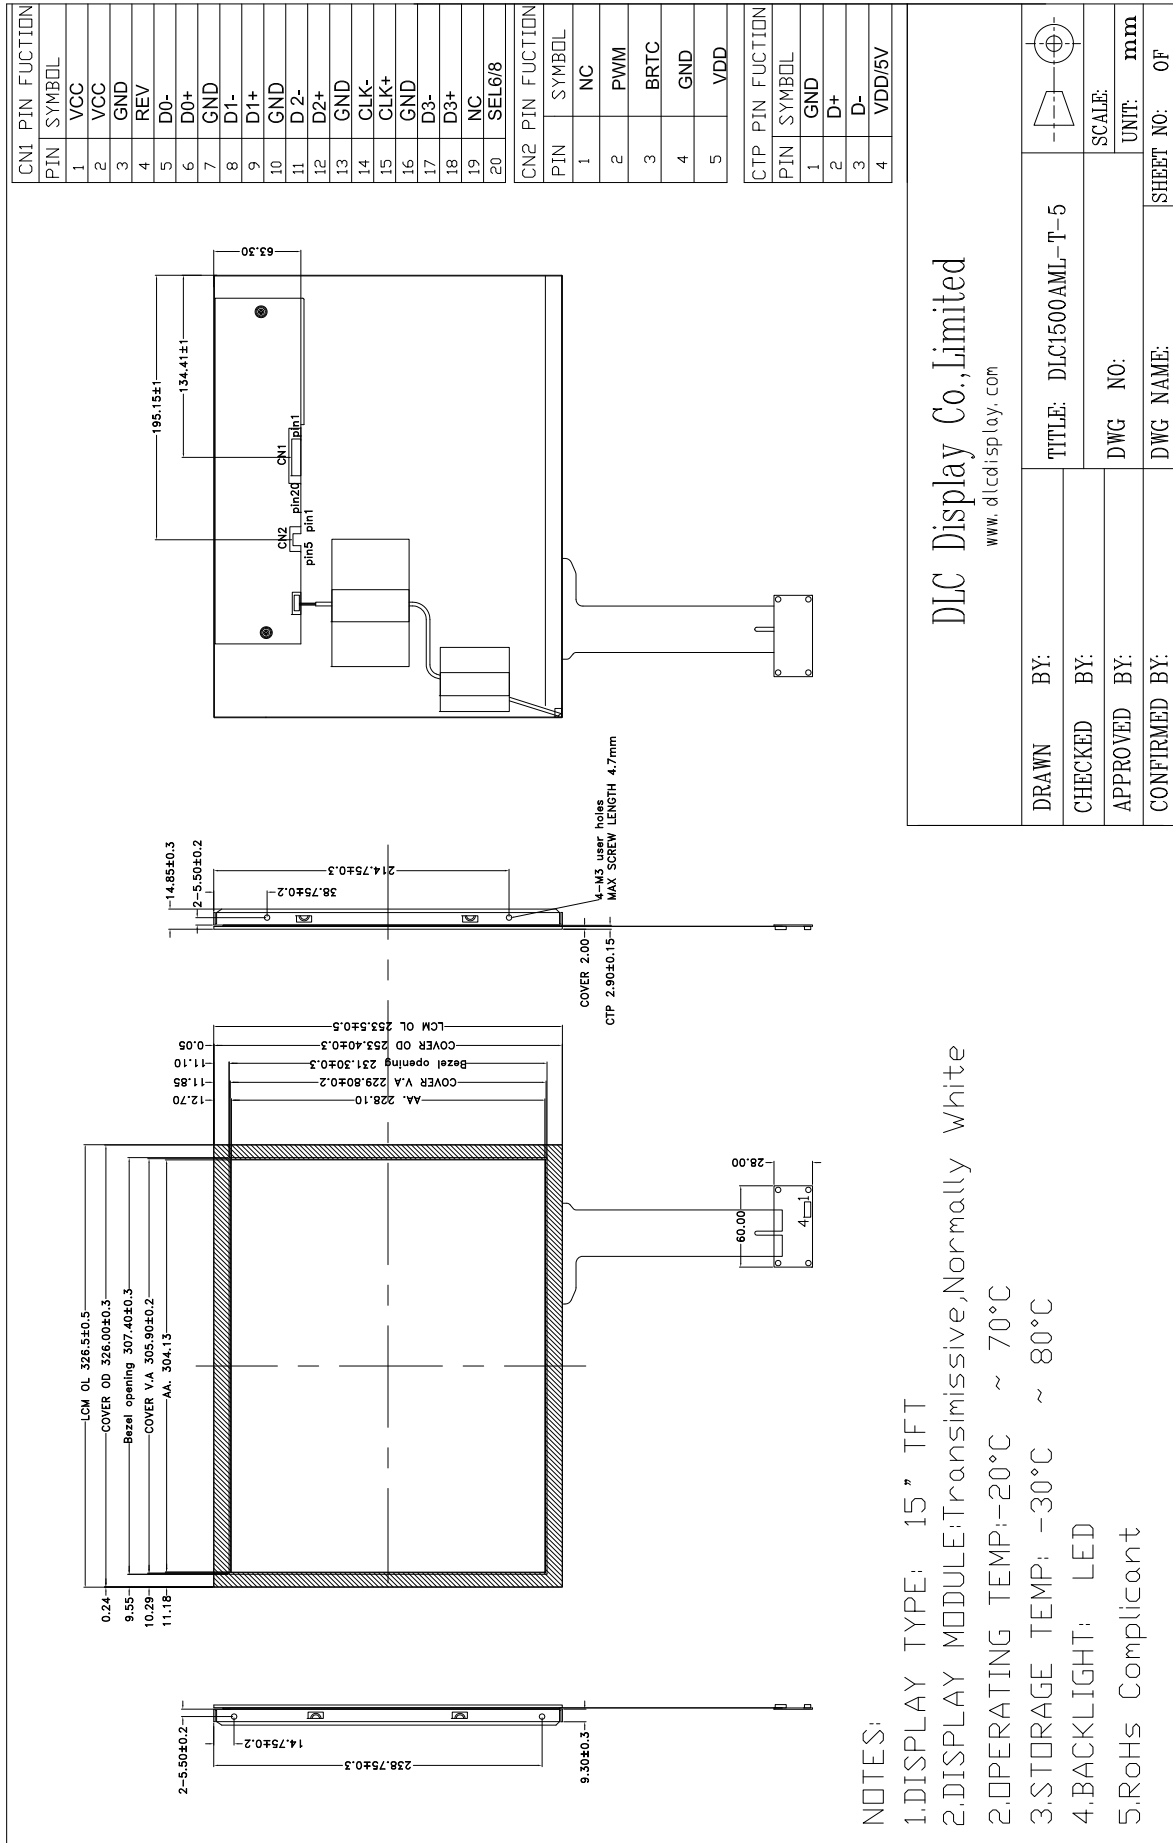

Outline Drawing

NOTES:

- 1.DISPLAY TYPE: 15" TFT
- 2.DISPLAY MODULE: Transmissive, Normally White
- 3.OPERATING TEMP: -20°C ~ 70°C
- 3.STORAGE TEMP: -30°C ~ 80°C
- 4.BACKLIGHT: LED
- 5.RoHS Compliant

DLC Display Co., Limited

www.dlcdisplay.com

DRAWN BY:	TITLE: DLC1500AML-T-5	
CHECKED BY:	DWG NO:	SCALE:
APPROVED BY:	DWG NAME:	UNIT: mm
CONFIRMED BY:	SHEET NO: 0F	OF