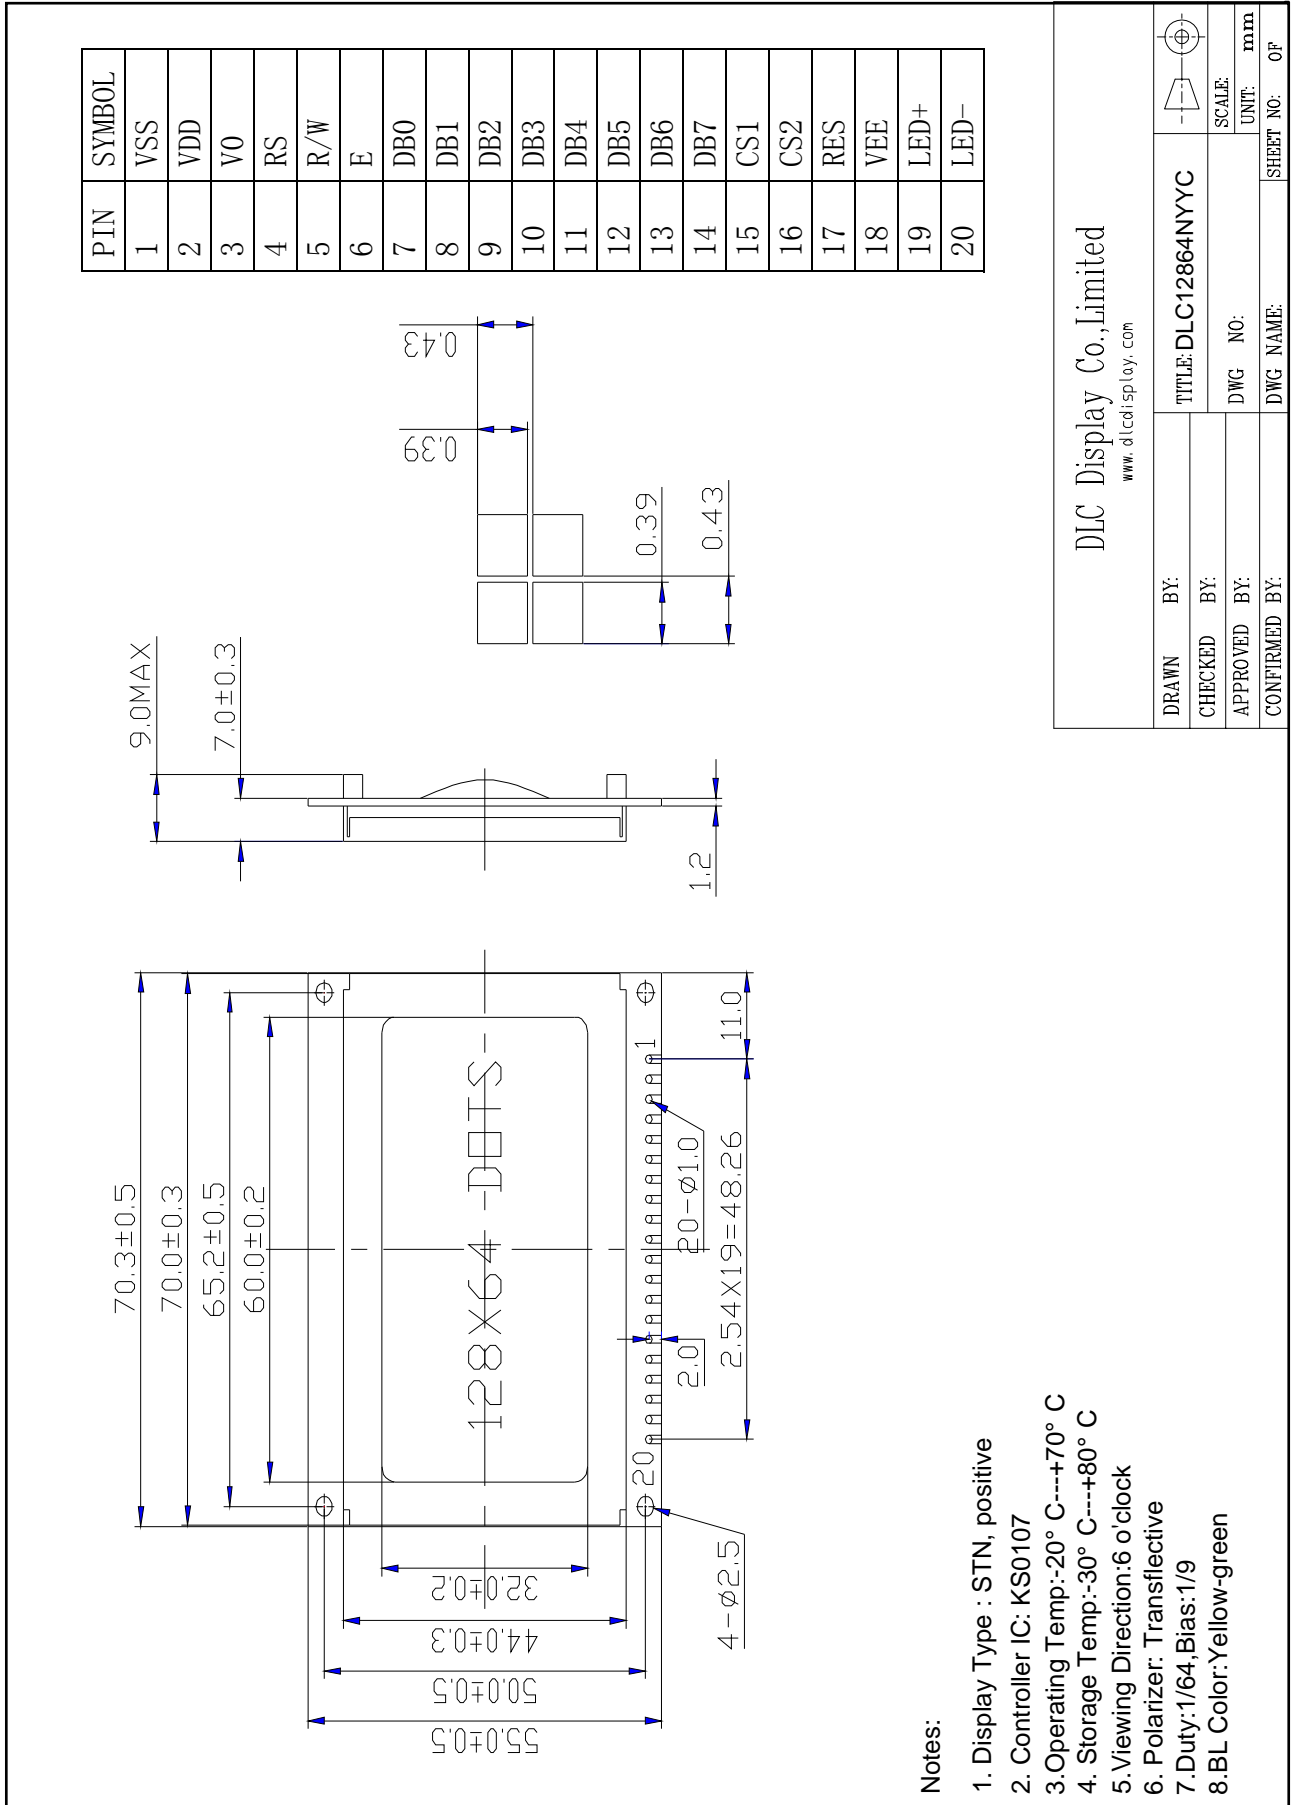

Outline Drawing

DLC Display Co., Limited www.dlccdisplay.com		TITLE: DLC12864NYC		SCALE:	
DRAWN BY:		DWG NO:		UNIT:	mm
CHECKED BY:		DWG NAME:		SHEET NO:	OF
APPROVED BY:					
CONFIRMED BY:					

- Notes:
1. Display Type : STN, positive
 2. Controller IC: KS0107
 3. Operating Temp: -20° C---+70° C
 4. Storage Temp: -30° C---+80° C
 5. Viewing Direction: 6 o'clock
 6. Polarizer: Transflective
 7. Duty: 1/64, Bias: 1/9
 8. BL Color: Yellow-green