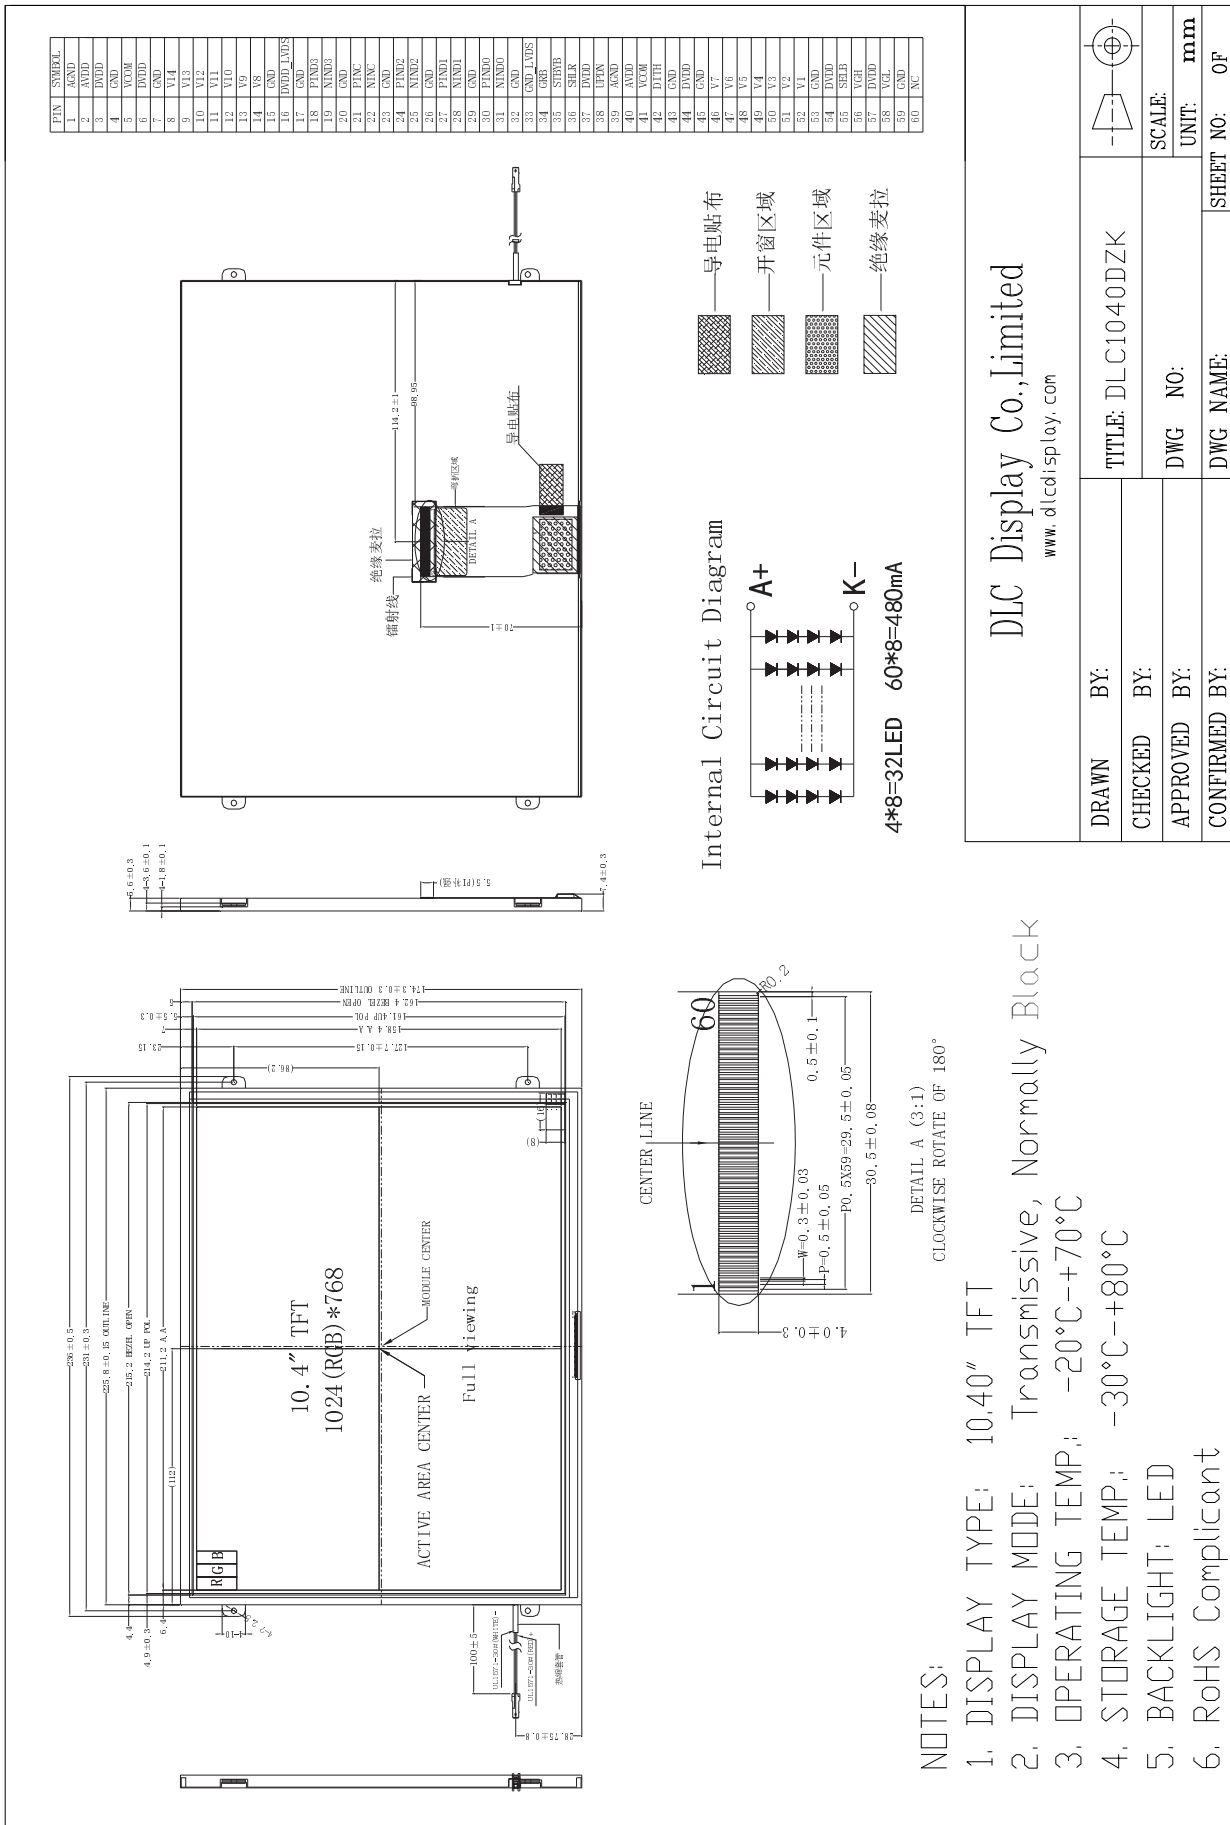

Outline Drawing

NOTES:

1. DISPLAY TYPE: 10.40" TFT
2. DISPLAY MODE: Transmissive, Normally Black
3. OPERATING TEMP: -20°C~+70°C
4. STORAGE TEMP: -30°C~+80°C
5. BACKLIGHT: LED
6. RoHS Compliant

DLC Display Co., Limited www.dlcdisplay.com	
DRAWN BY:	TITLE: DLC1040DZK
CHECKED BY:	SCALE:
APPROVED BY:	DWG NO:
CONFIRMED BY:	DWG NAME:
	UNIT: mm
	SHEET NO: OF