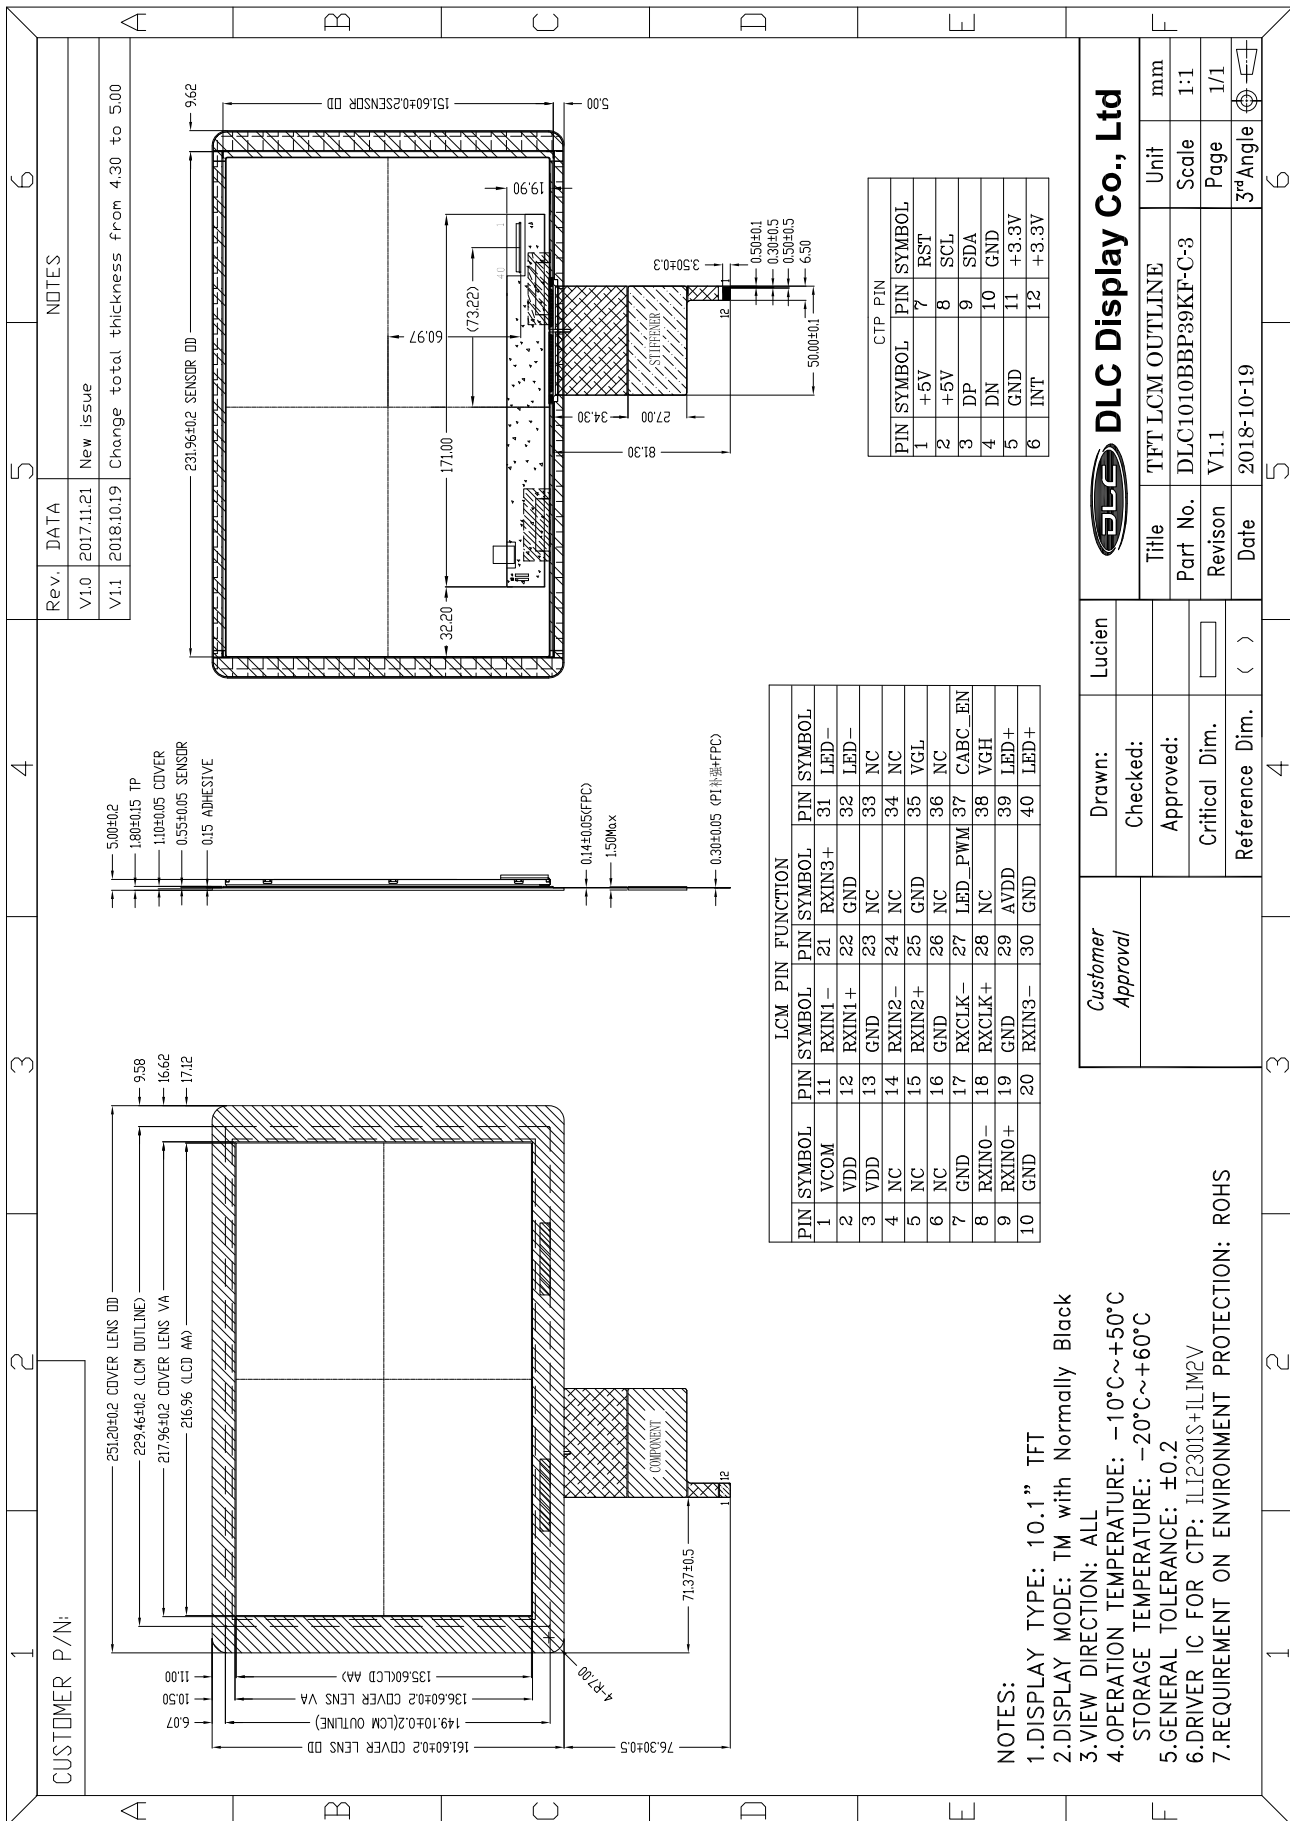

Outline Drawing

**DLC Display Co., Ltd**

Title	TFT LCM OUTLINE	Unit	mm
Part No.	DLC1010BBP39KF-C-3	Scale	1:1
Revision	V1.1	Page	1/1
Date	2018-10-19	3° Angle	

**Customer Approval**

Drawn: Lucien

Checked:

Approved:

Critical Dim.

Reference Dim. ( )