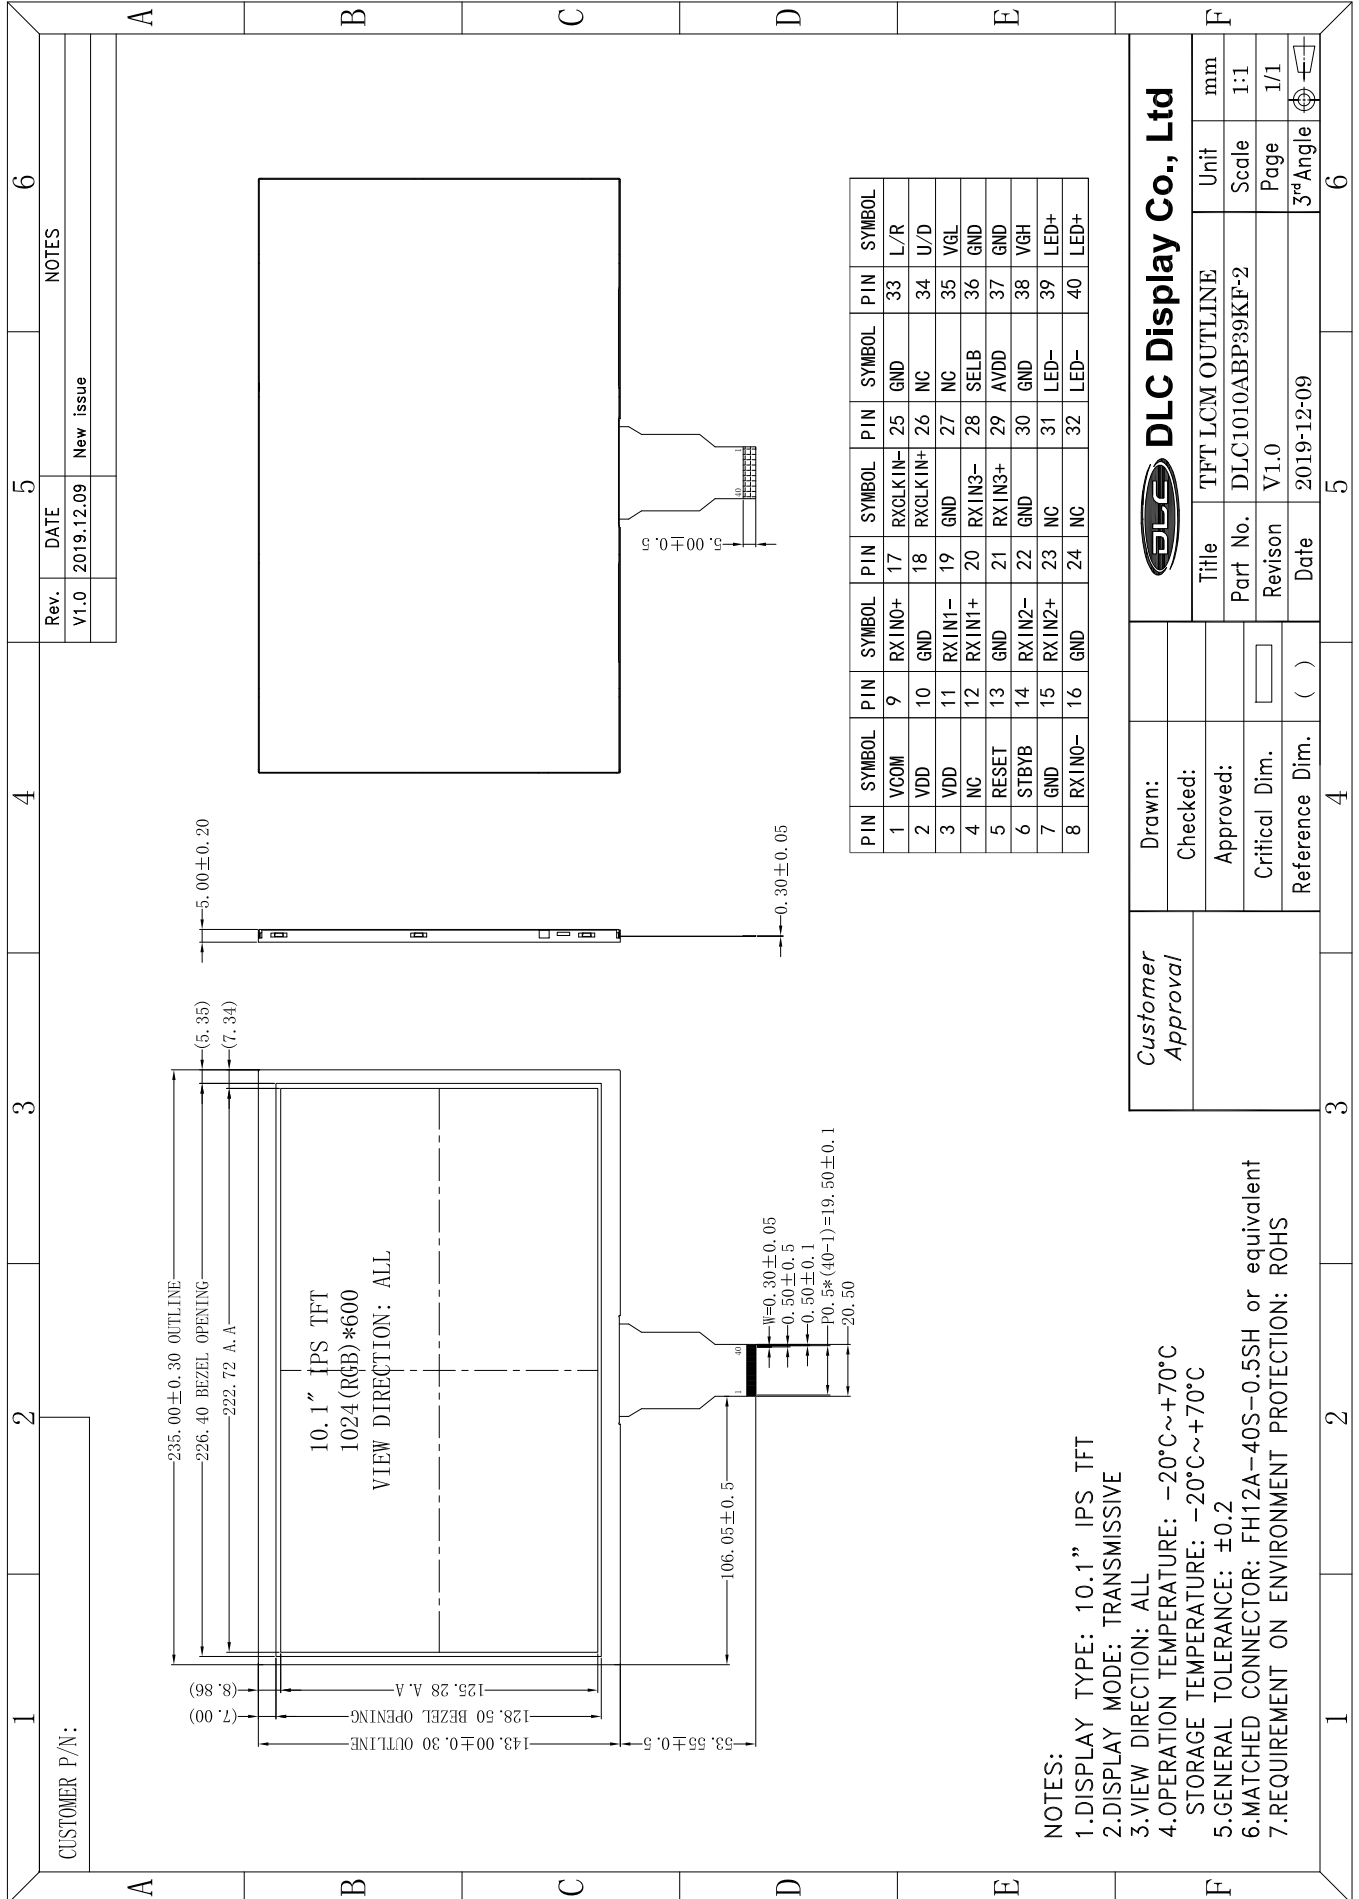

Outline Drawing

DLC Display Co., Ltd

Customer Approval

Drawn: ()

Checked: ()

Approved: ()

Critical Dim. ()

Reference Dim. ()

Title: TFT LCM OUTLINE

Part No. DLC1010ABP39KF-2

Revision V1.0

Date 2019-12-09

Unit mm

Scale 1:1

Page 1/1

3rd Angle