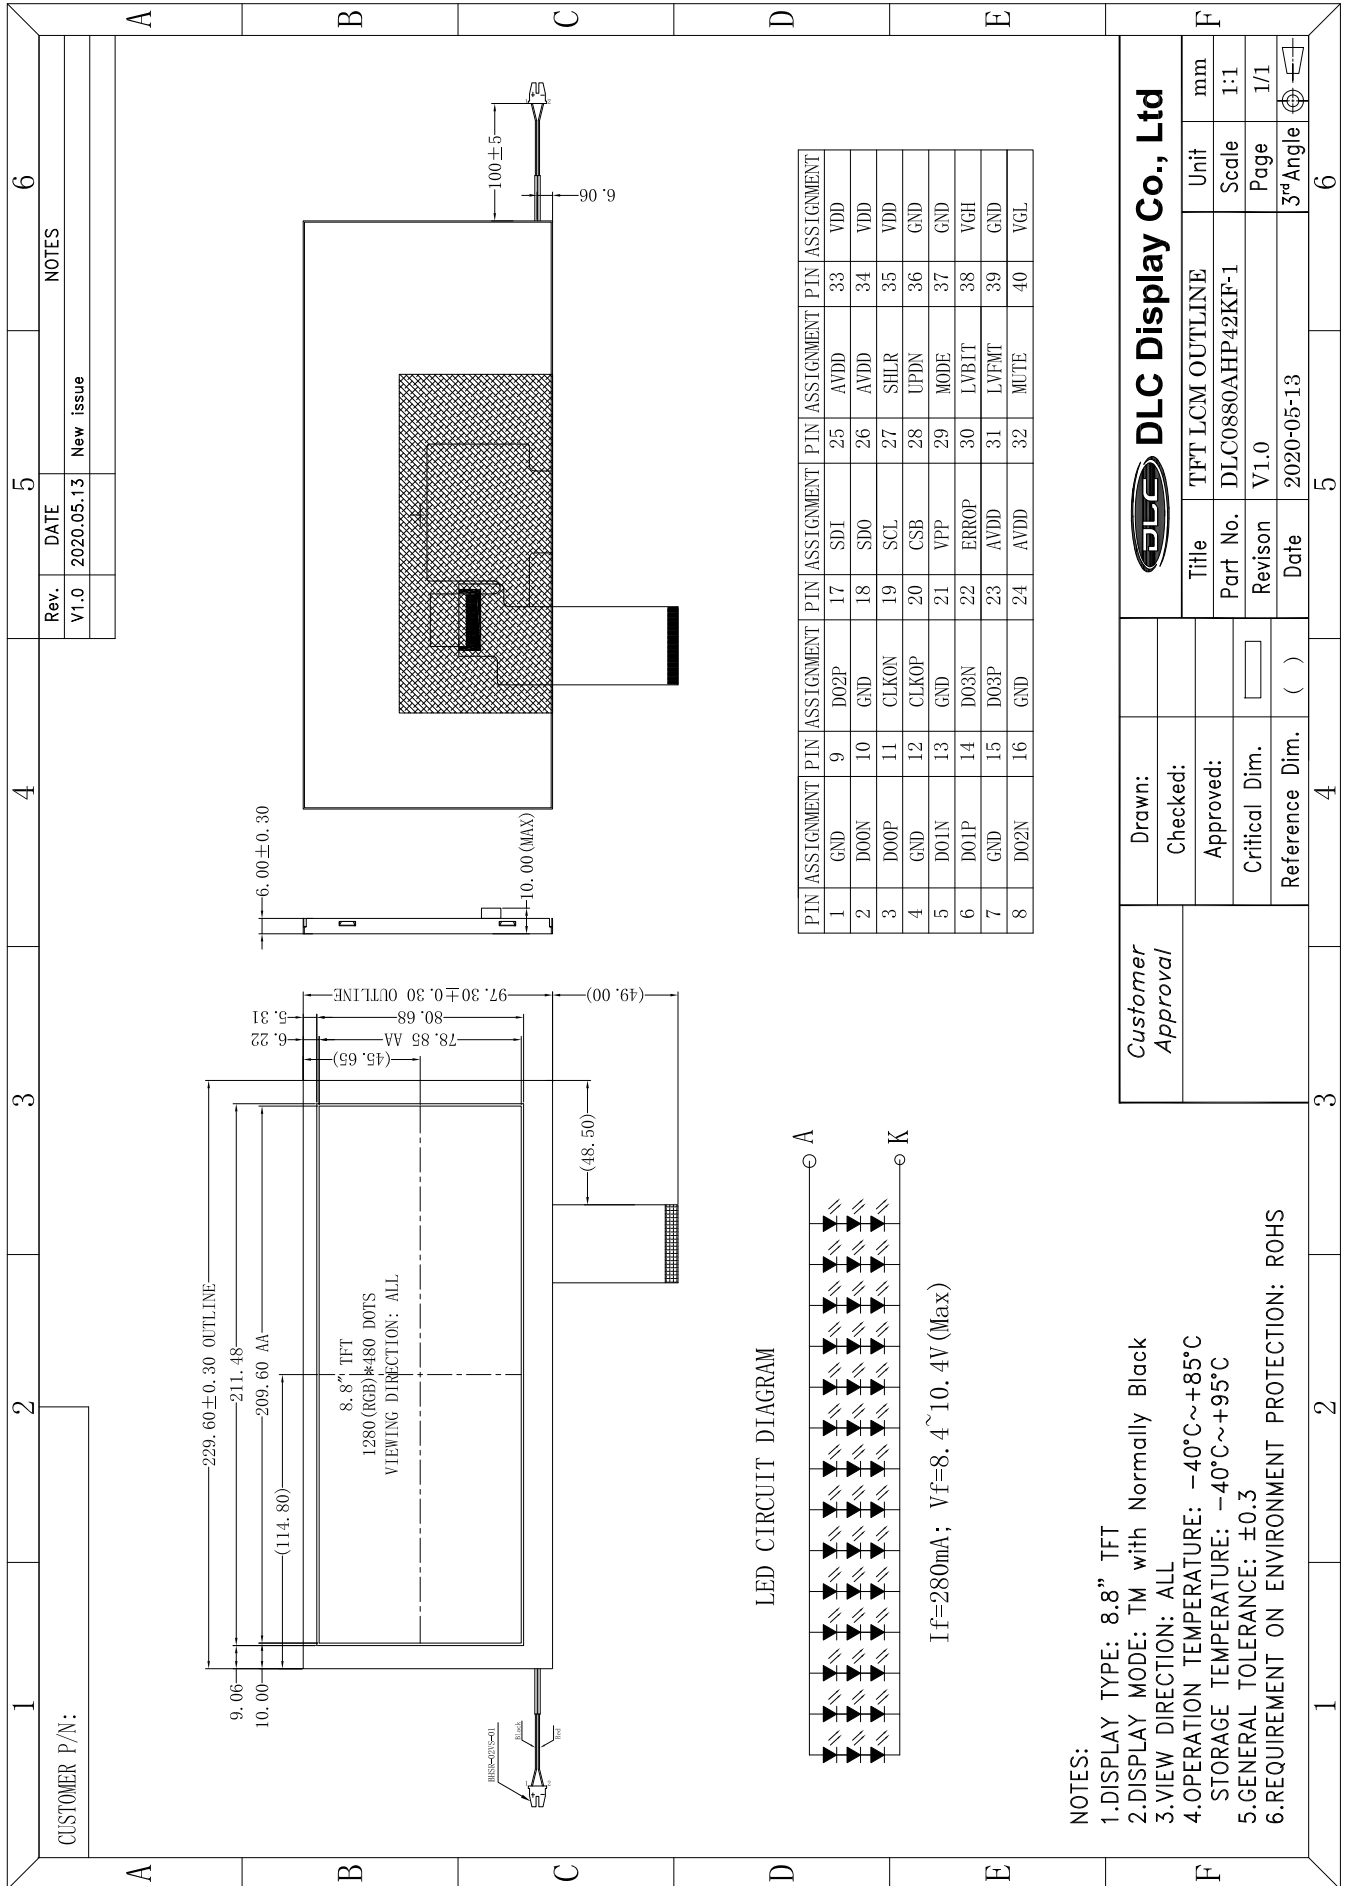

Outline Drawing

1	2	3	4	5	6
---	---	---	---	---	---

CUSTOMER P/N:	DATE	NOTES
	2020.05.13	New Issue
Rev. V1.0		

Customer Approval		DLC Display Co., Ltd	
Drawn:		Title	TFT LCM OUTLINE
Checked:		Part No.	DLC0880AHP42KF-1
Approved:		Revision	V1.0
Critical Dim.		Date	2020-05-13
Reference Dim.	()	Unit	mm
		Scale	1:1
		Page	1/1
		3° Angle	