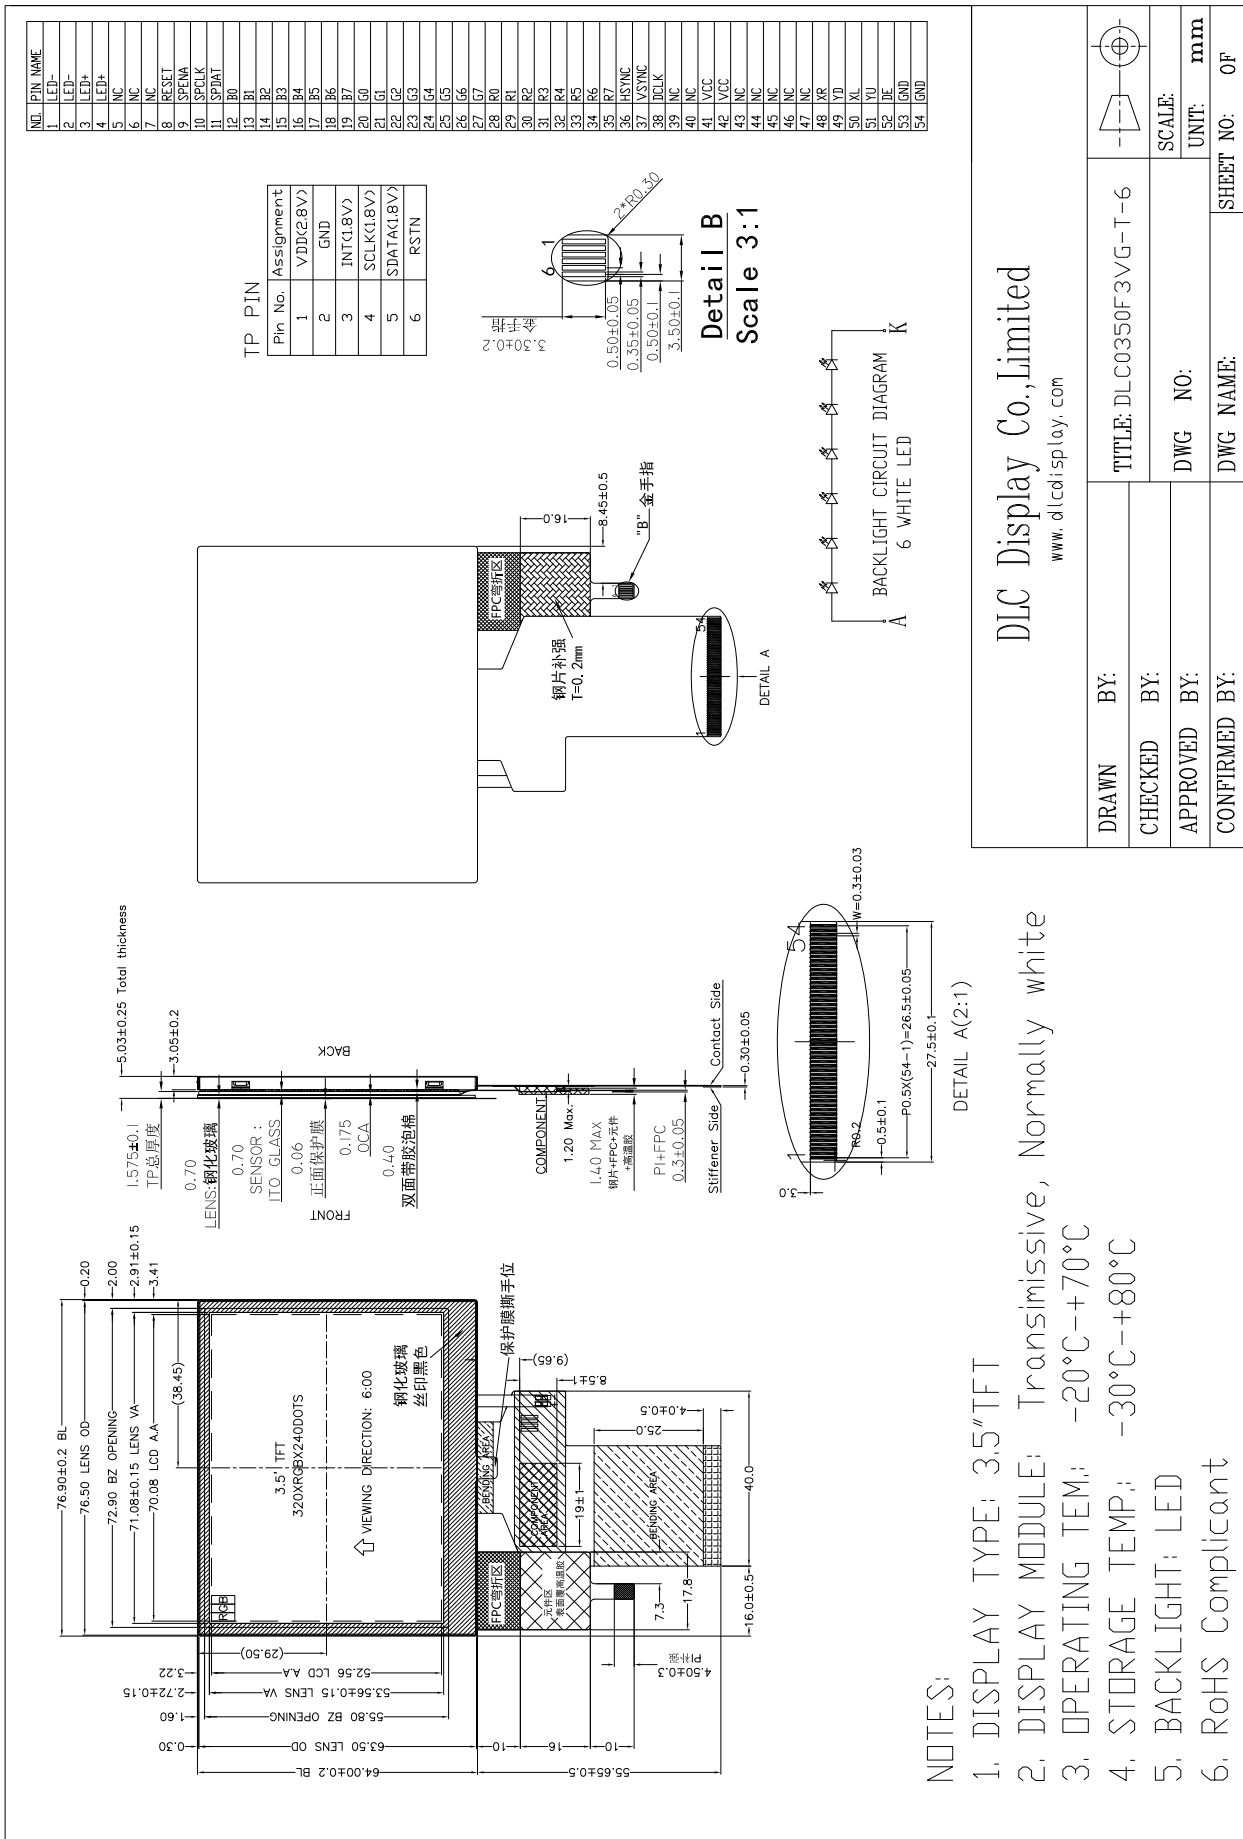

Outline Drawing

DLC Display Co., Limited www.dlccdisplay.com	
DRAWN BY:	TITLE: DLC0350F3VG-T-6
CHECKED BY:	SCALE:
APPROVED BY:	DWG NO:
CONFIRMED BY:	DWG NAME:
	UNIT: mm
	SHEET NO: OF