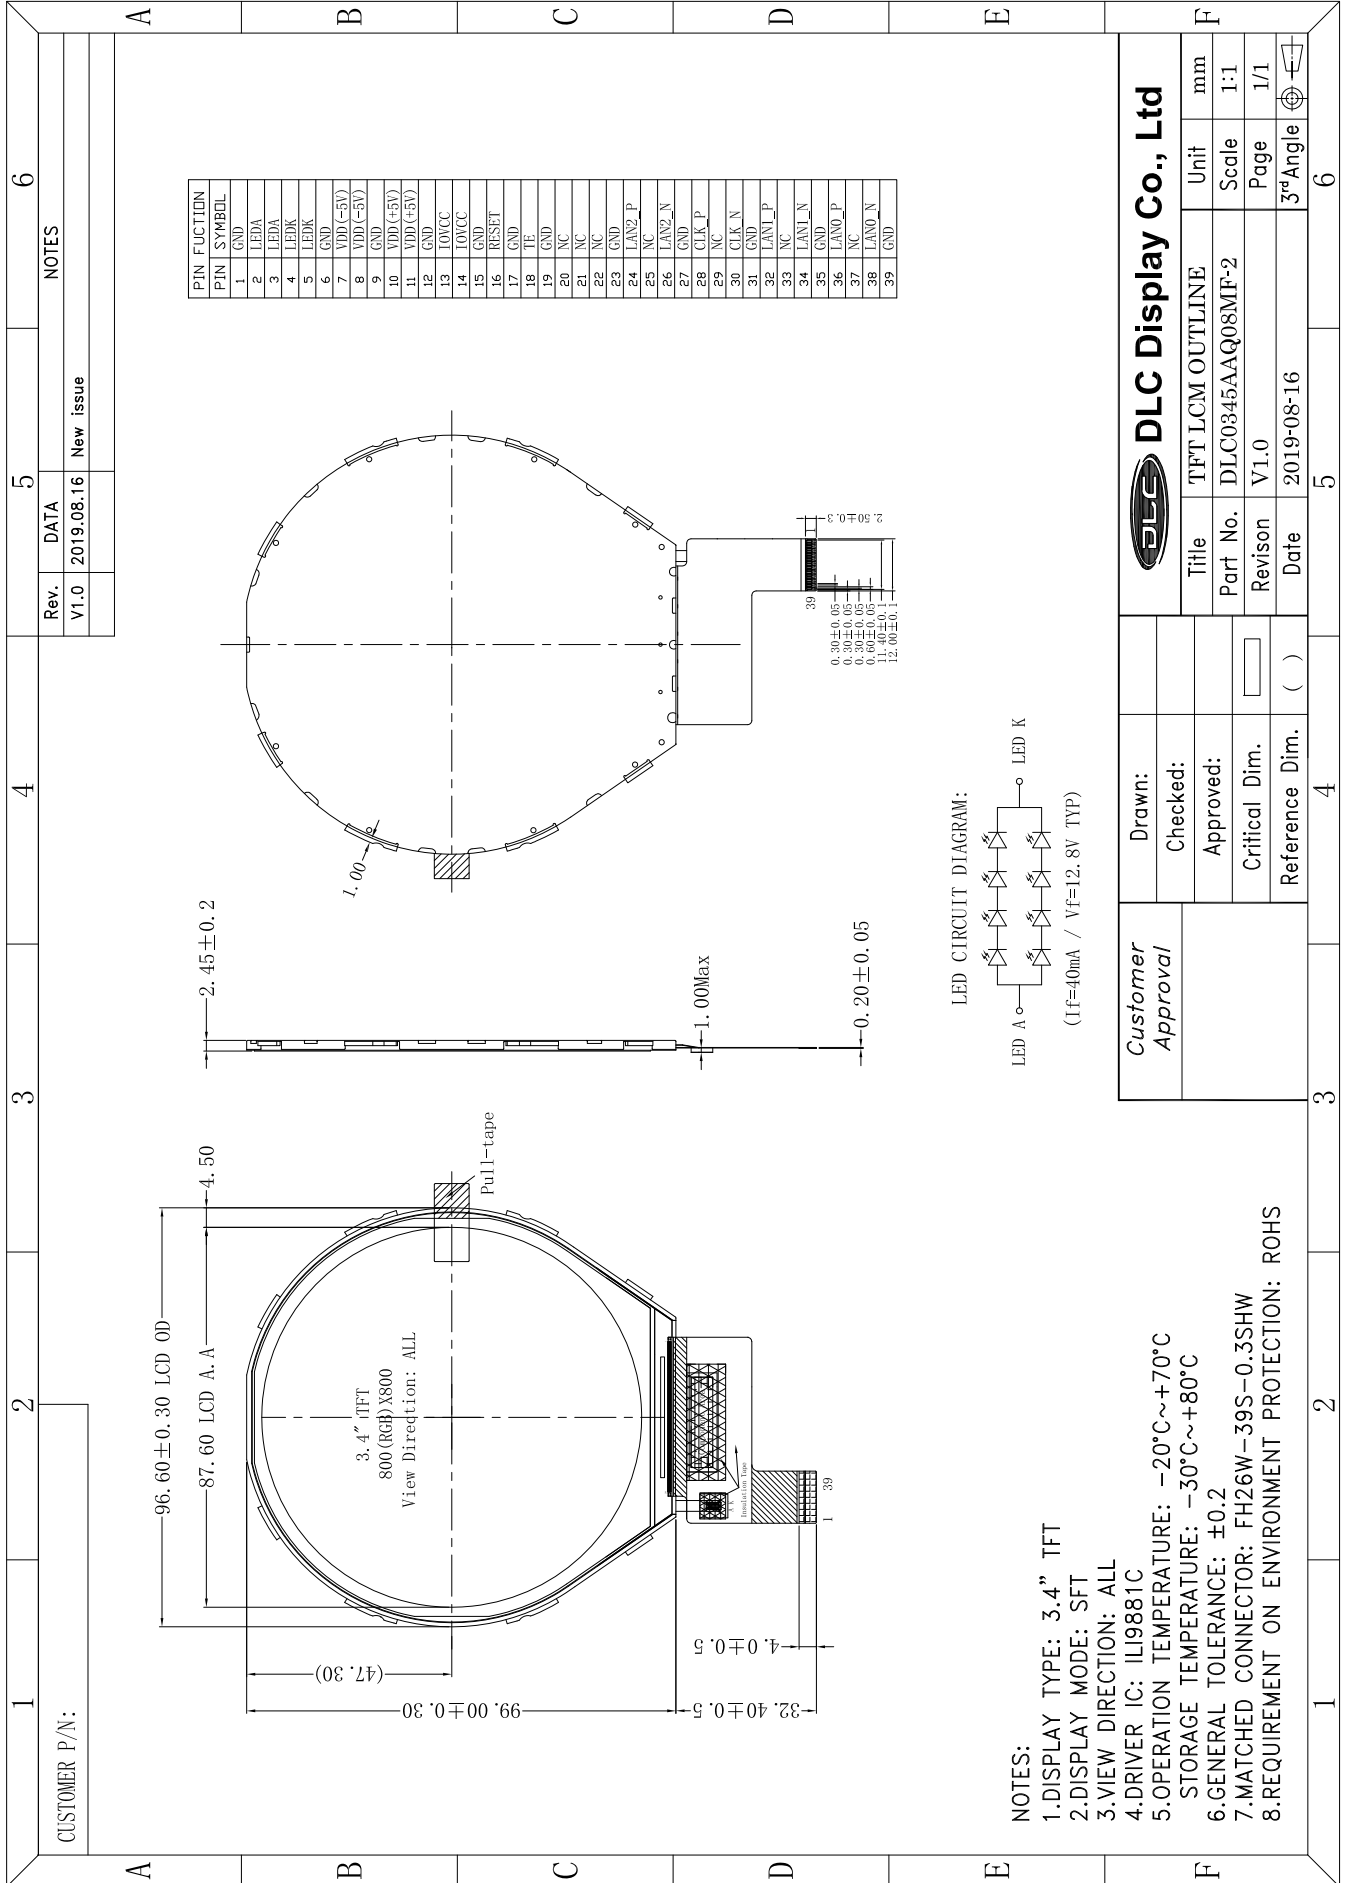

Outline Drawing

DLC Display Co., Ltd		Unit	mm
Title	TFT LCM OUTLINE	Scale	1:1
Part No.	DLC0345AAQ08MF-2	Page	1/1
Revision	V1.0	3rd Angle	
Date	2019-08-16		

Customer Approval	Drawn:	
	Checked:	
	Approved:	
	Critical Dim.	
	Reference Dim.	()

1	2	3	4	5	6
---	---	---	---	---	---