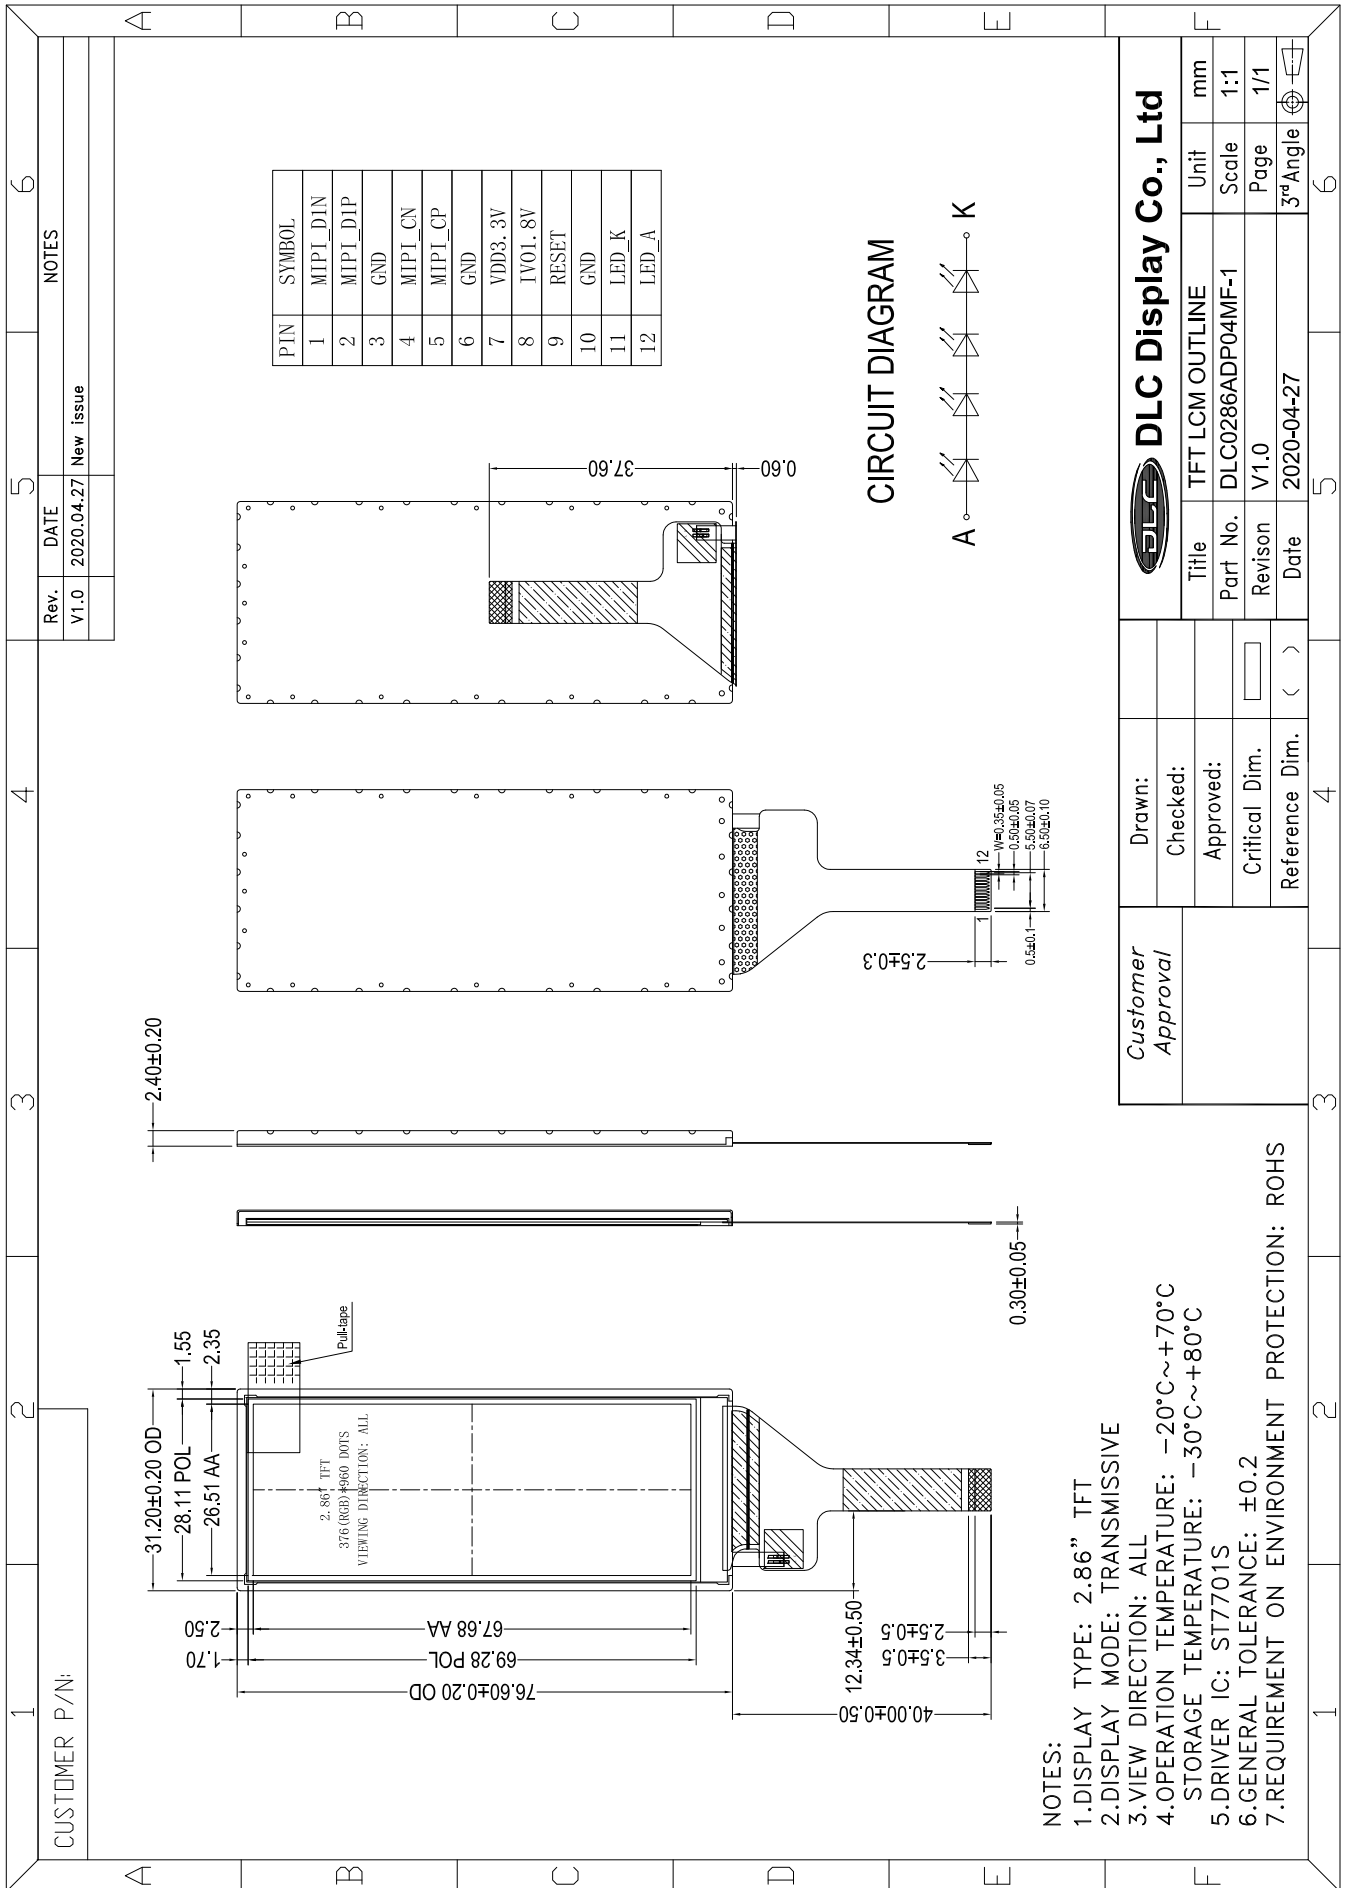

Outline Drawing

<b>DLC Display Co., Ltd</b>	
Title	TFT LCM OUTLINE
Part No.	DLC0286ADP04MF-1
Revision	V1.0
Date	2020-04-27
Unit	mm
Scale	1:1
Page	1/1
3rd Angle	

Customer Approval	Drawn:
	Checked:
	Approved:
	Critical Dim.
	Reference Dim.