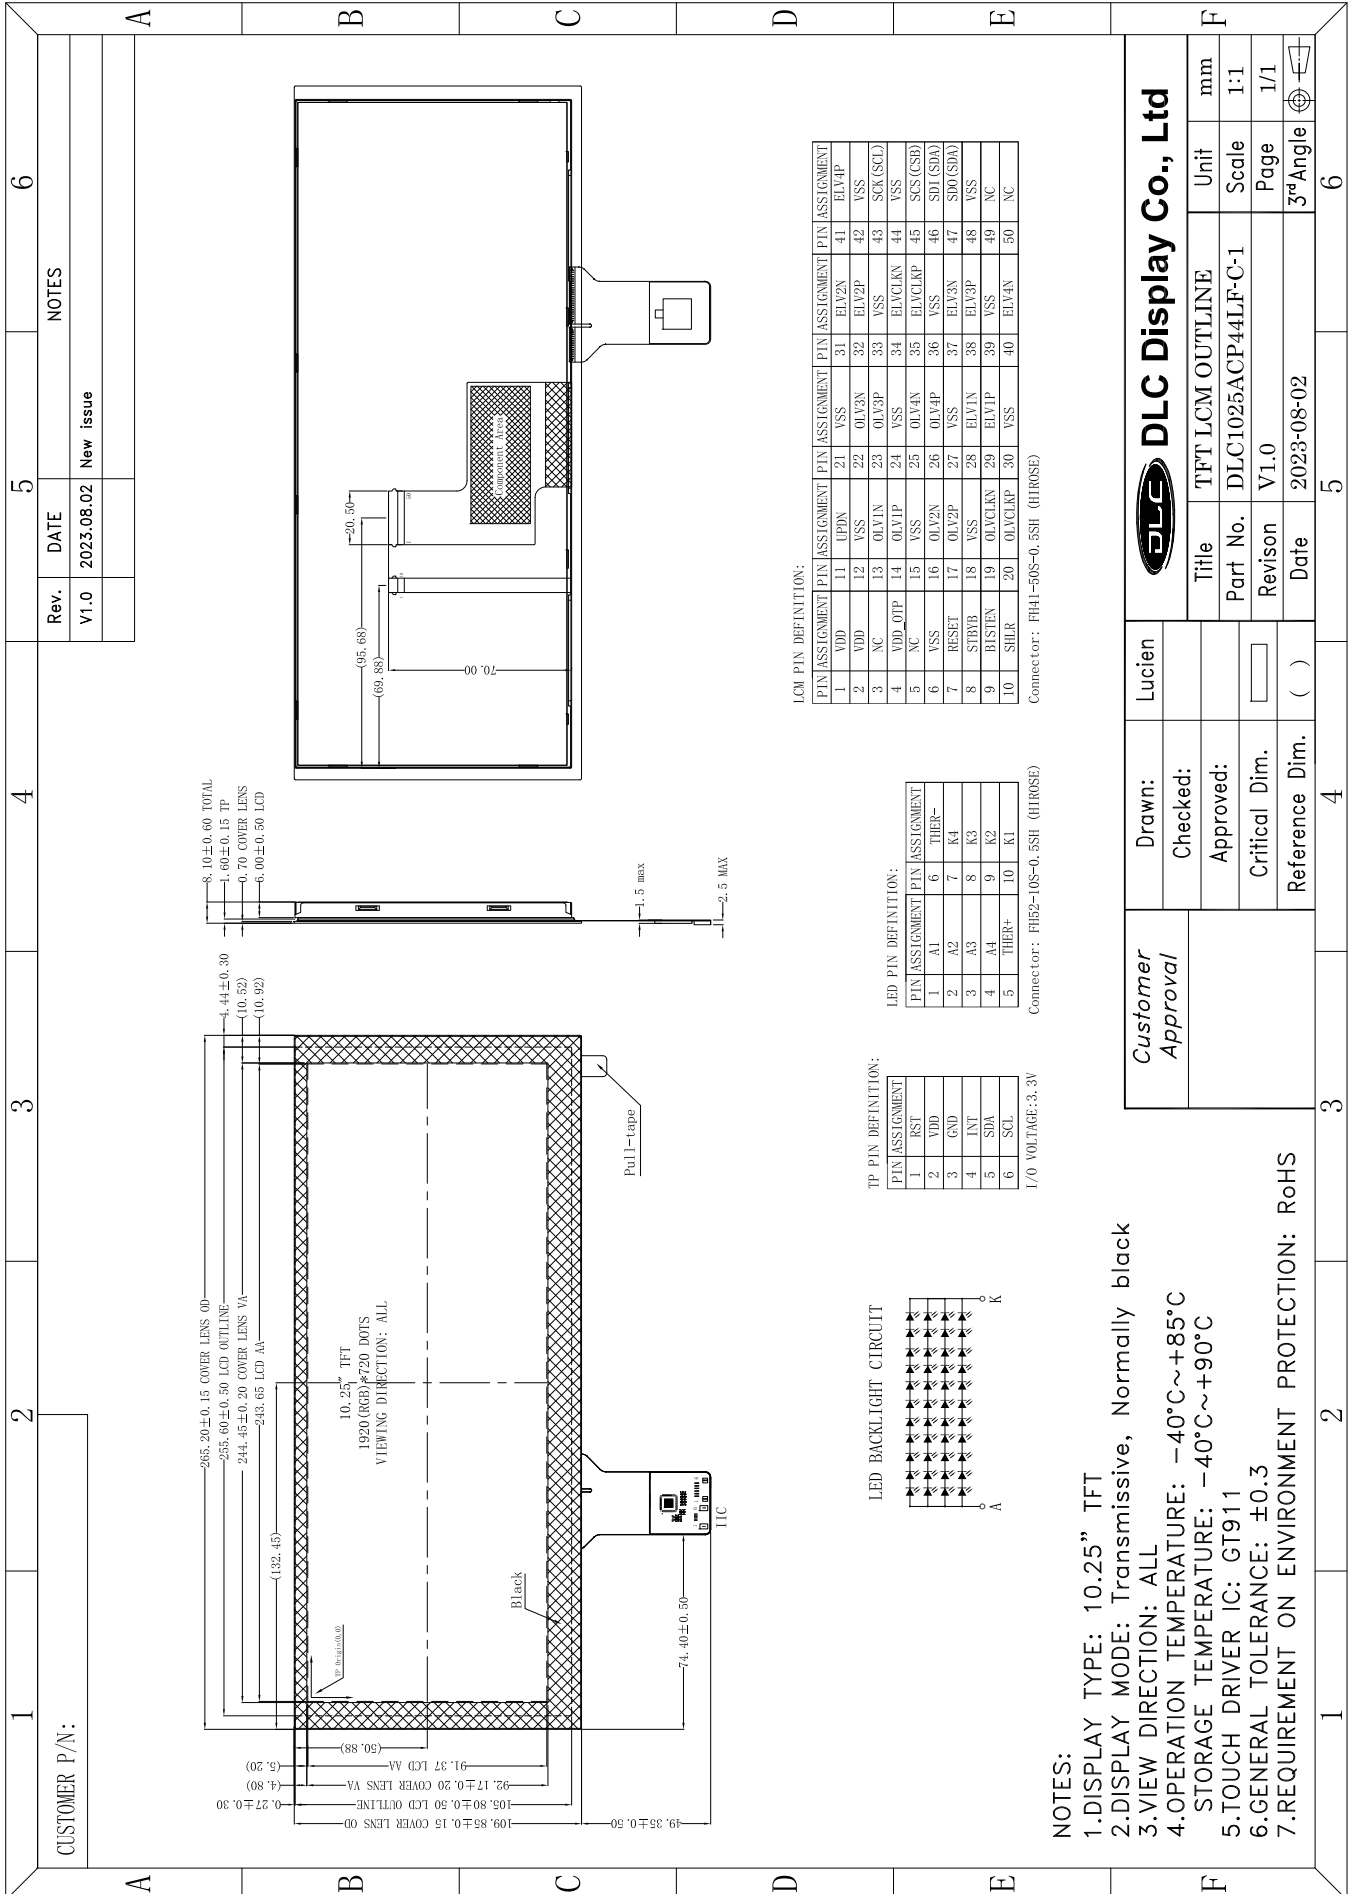

Outline Drawing

DLC Display Co., Ltd	
Title	TFT LCM OUTLINE
Part No.	DLC1025ACP44LF-C-1
Revision	V1.0
Date	2023-08-02
Unit	mm
Scale	1:1
Page	1/1
3rd Angle	

Customer Approval	Lucien
Drawn:	Lucien
Checked:	
Approved:	
Critical Dim.	
Reference Dim.	()

1	2	3	4	5	6
---	---	---	---	---	---