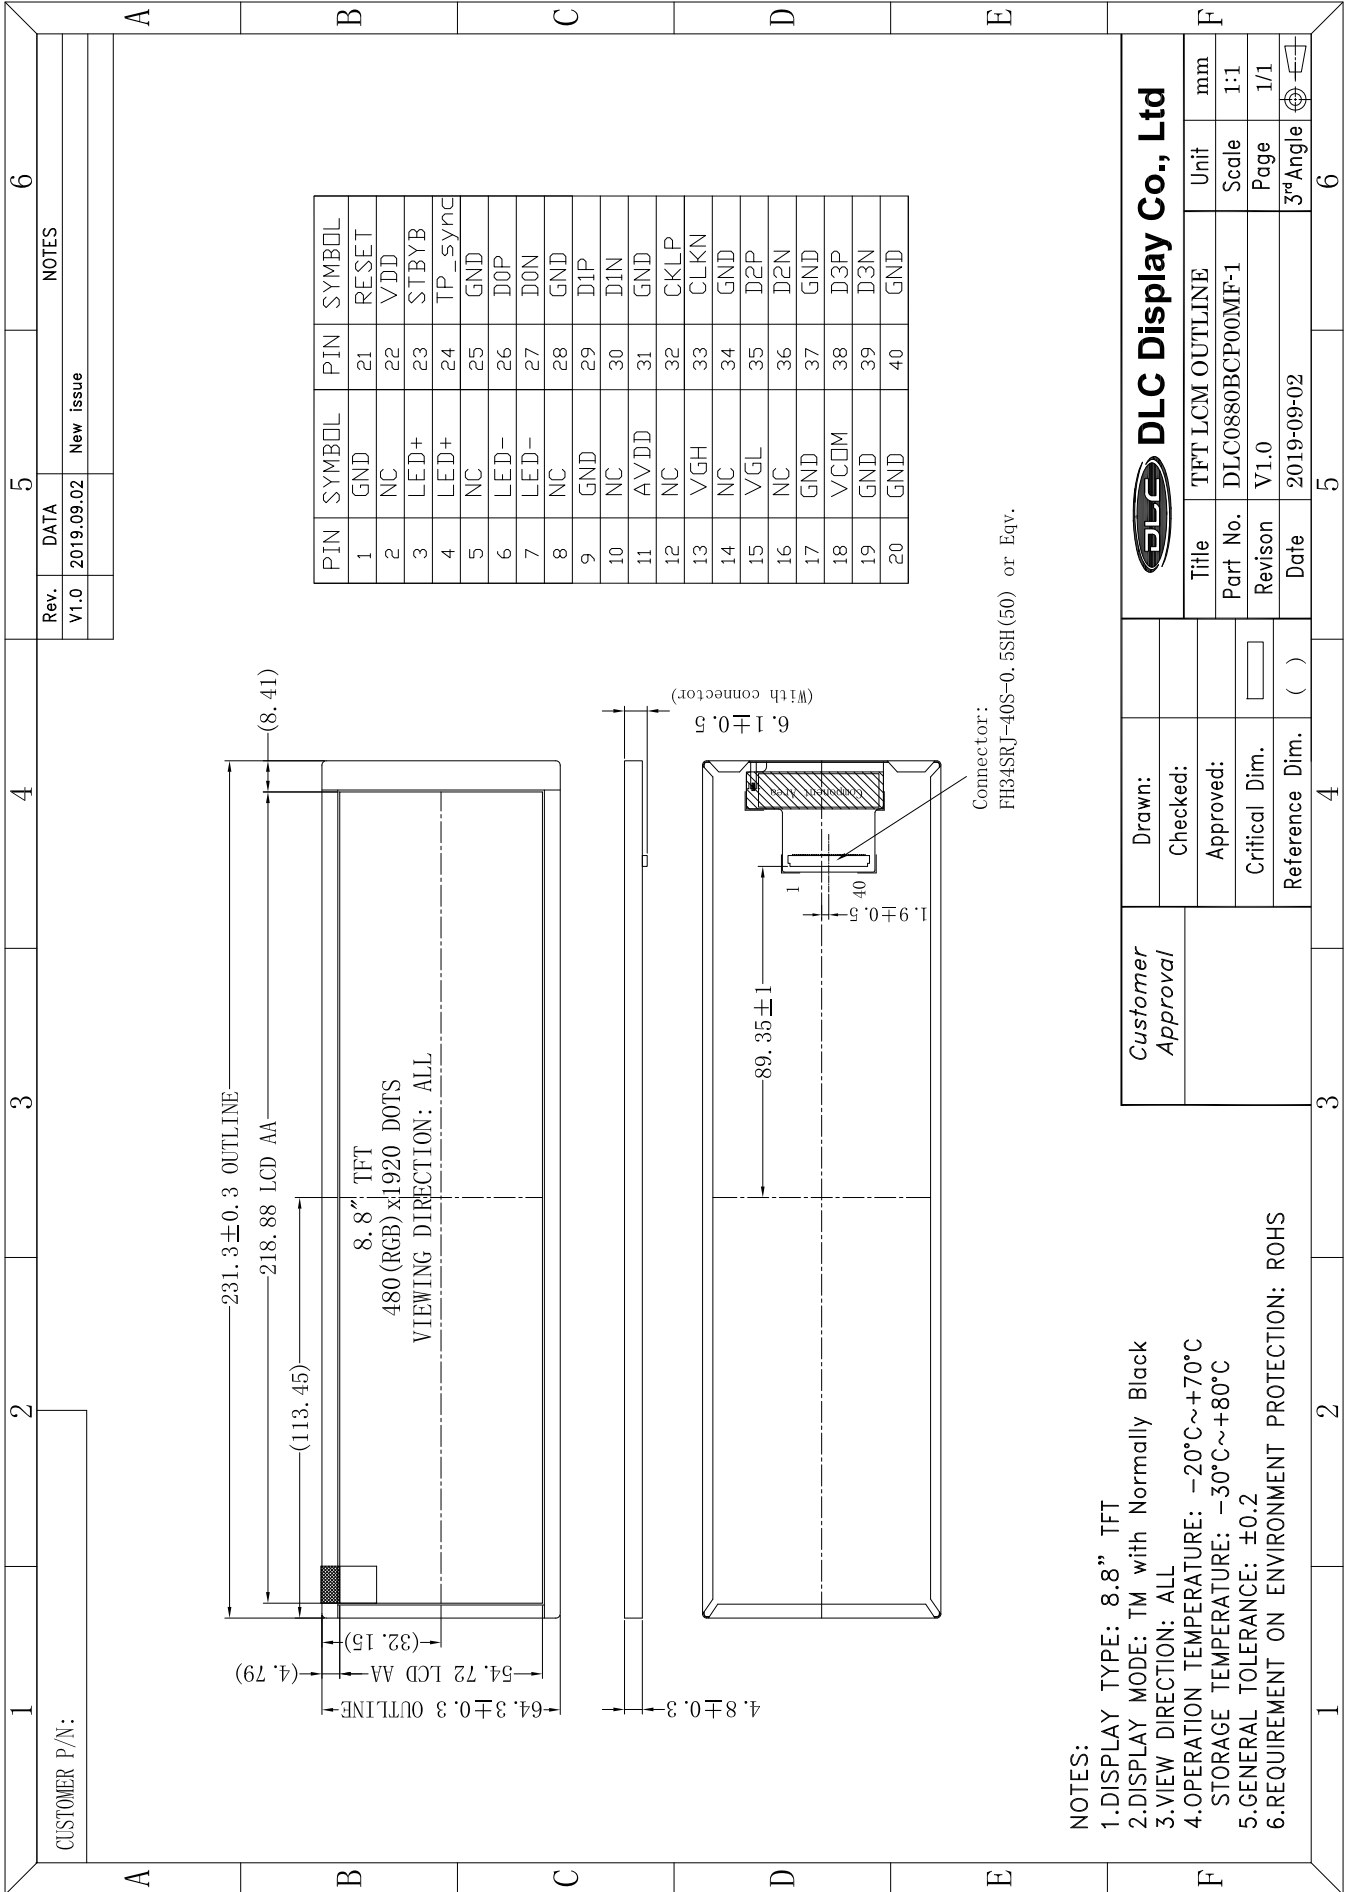

Outline Drawing

NOTES:

1. DISPLAY TYPE: 8.8" TFT
2. DISPLAY MODE: TM with Normally Black
3. VIEW DIRECTION: ALL
4. OPERATION TEMPERATURE: -20°C~+70°C
5. STORAGE TEMPERATURE: -30°C~+80°C
6. GENERAL TOLERANCE: ±0.2
7. REQUIREMENT ON ENVIRONMENT PROTECTION: ROHS

Customer Approval		Drawn:		DLC Display Co., Ltd			
		Checked:					
Title		Approved:		TFT LCM OUTLINE	Unit	mm	
		Critical Dim.		Part No.	DLC0880BCP00MF-1	Scale	1:1
Reference Dim.				Revision	V1.0	Page	1/1
		()	()	Date	2019-09-02	3rd Angle	