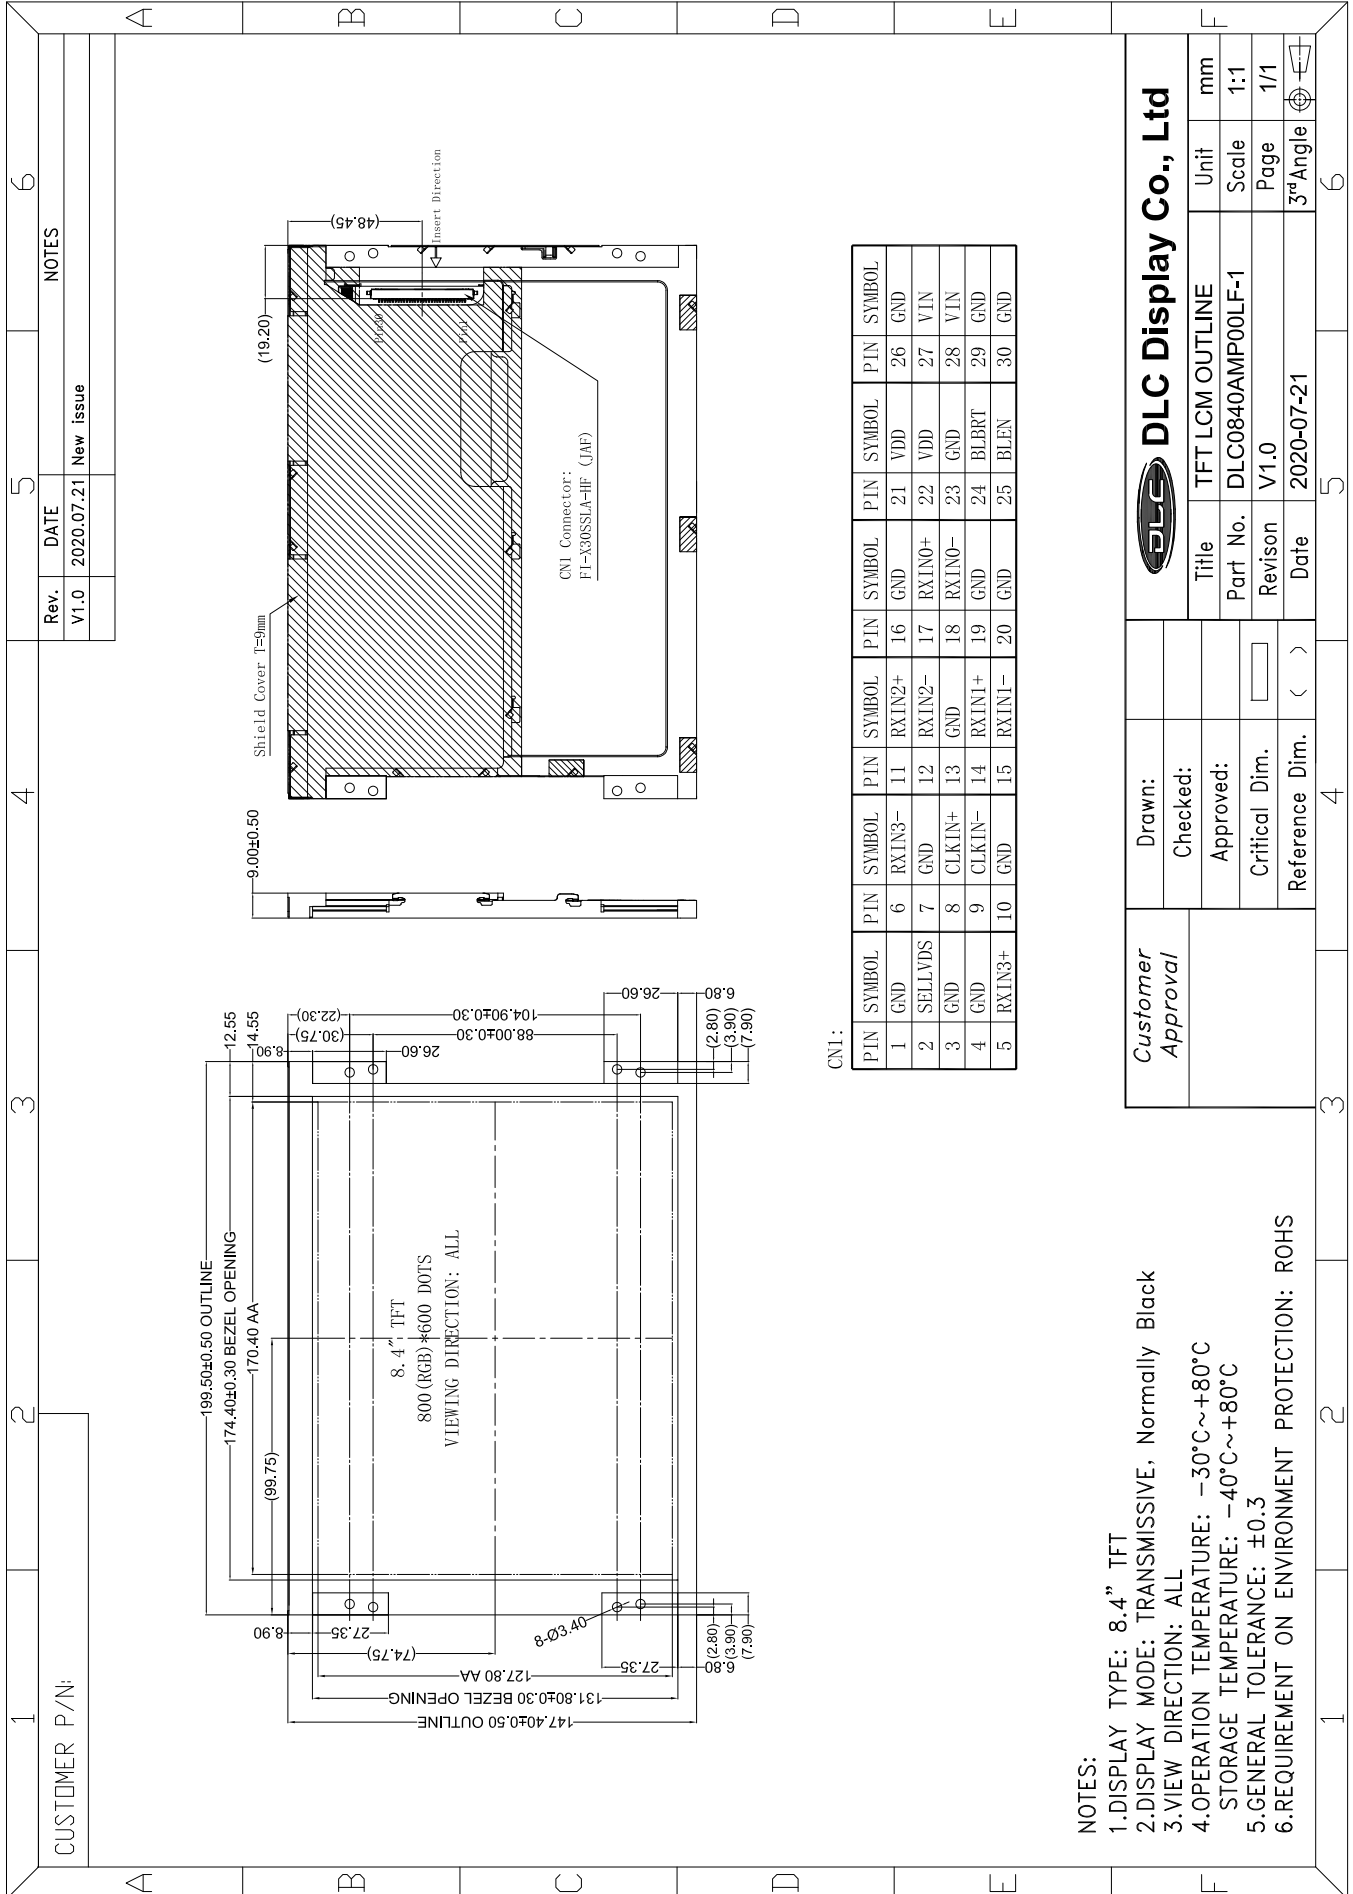

Outline Drawing

- NOTES:
- 1.DISPLAY TYPE: 8.4" TFT
  - 2.DISPLAY MODE: TRANSMISSIVE, Normally Black
  - 3.VIEW DIRECTION: ALL
  - 4.OPERATION TEMPERATURE: -30°C~+80°C  
STORAGE TEMPERATURE: -40°C~+80°C
  - 5.GENERAL TOLERANCE: ±0.3
  - 6.REQUIREMENT ON ENVIRONMENT PROTECTION: ROHS

Customer Approval	Drawn:	<b>DLC Display Co., Ltd</b> TFT LCM OUTLINE DLC0840AMP00LF-1 V1.0 2020-07-21			
	Checked:				
	Approved:				
	Critical Dim.				
Reference Dim.	( )	Title	TFT LCM OUTLINE	Unit	mm
		Part No.	DLC0840AMP00LF-1	Scale	1:1
		Revision	V1.0	Page	1/1
		Date	2020-07-21	3 <sup>rd</sup> Angle	