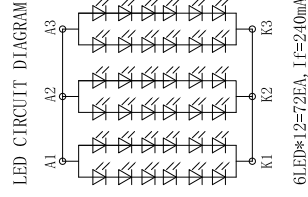

Outline Drawing

LCD PIN ASSIGNMENT

PIN	ASSIGNMENT	PIN	ASSIGNMENT
1	NC	21	NC
2	V0TP	22	VDD
3	NC	23	VDD
4	GND	24	NC
5	GND	25	NC
6	MIPI_D0P	26	STBYB
7	MIPI_D0N	27	RESET
8	GND	28	NC
9	MIPI_D1P	29	NC
10	MIPI_D1N	30	GND
11	GND	31	GND
12	MIPI_CLKP	32	NC
13	MIPI_CLKN	33	LEDK
14	GND	34	LEDK
15	MIPI_D2P	35	LEDK
16	MIPI_D2N	36	NC
17	GND	37	LEDA
18	MIPI_D3P	38	LEDA
19	MIPI_D3N	39	LEDA
20	GND	40	NC

DLC Display Co., Ltd

Title	Unit
TFT LCM OUTLINE	mm
Part No. DLC0800GAP72MF-1	Scale 1:1
Revision V1.0	Page 1/1
Date 2023-05-30	3rd Angle