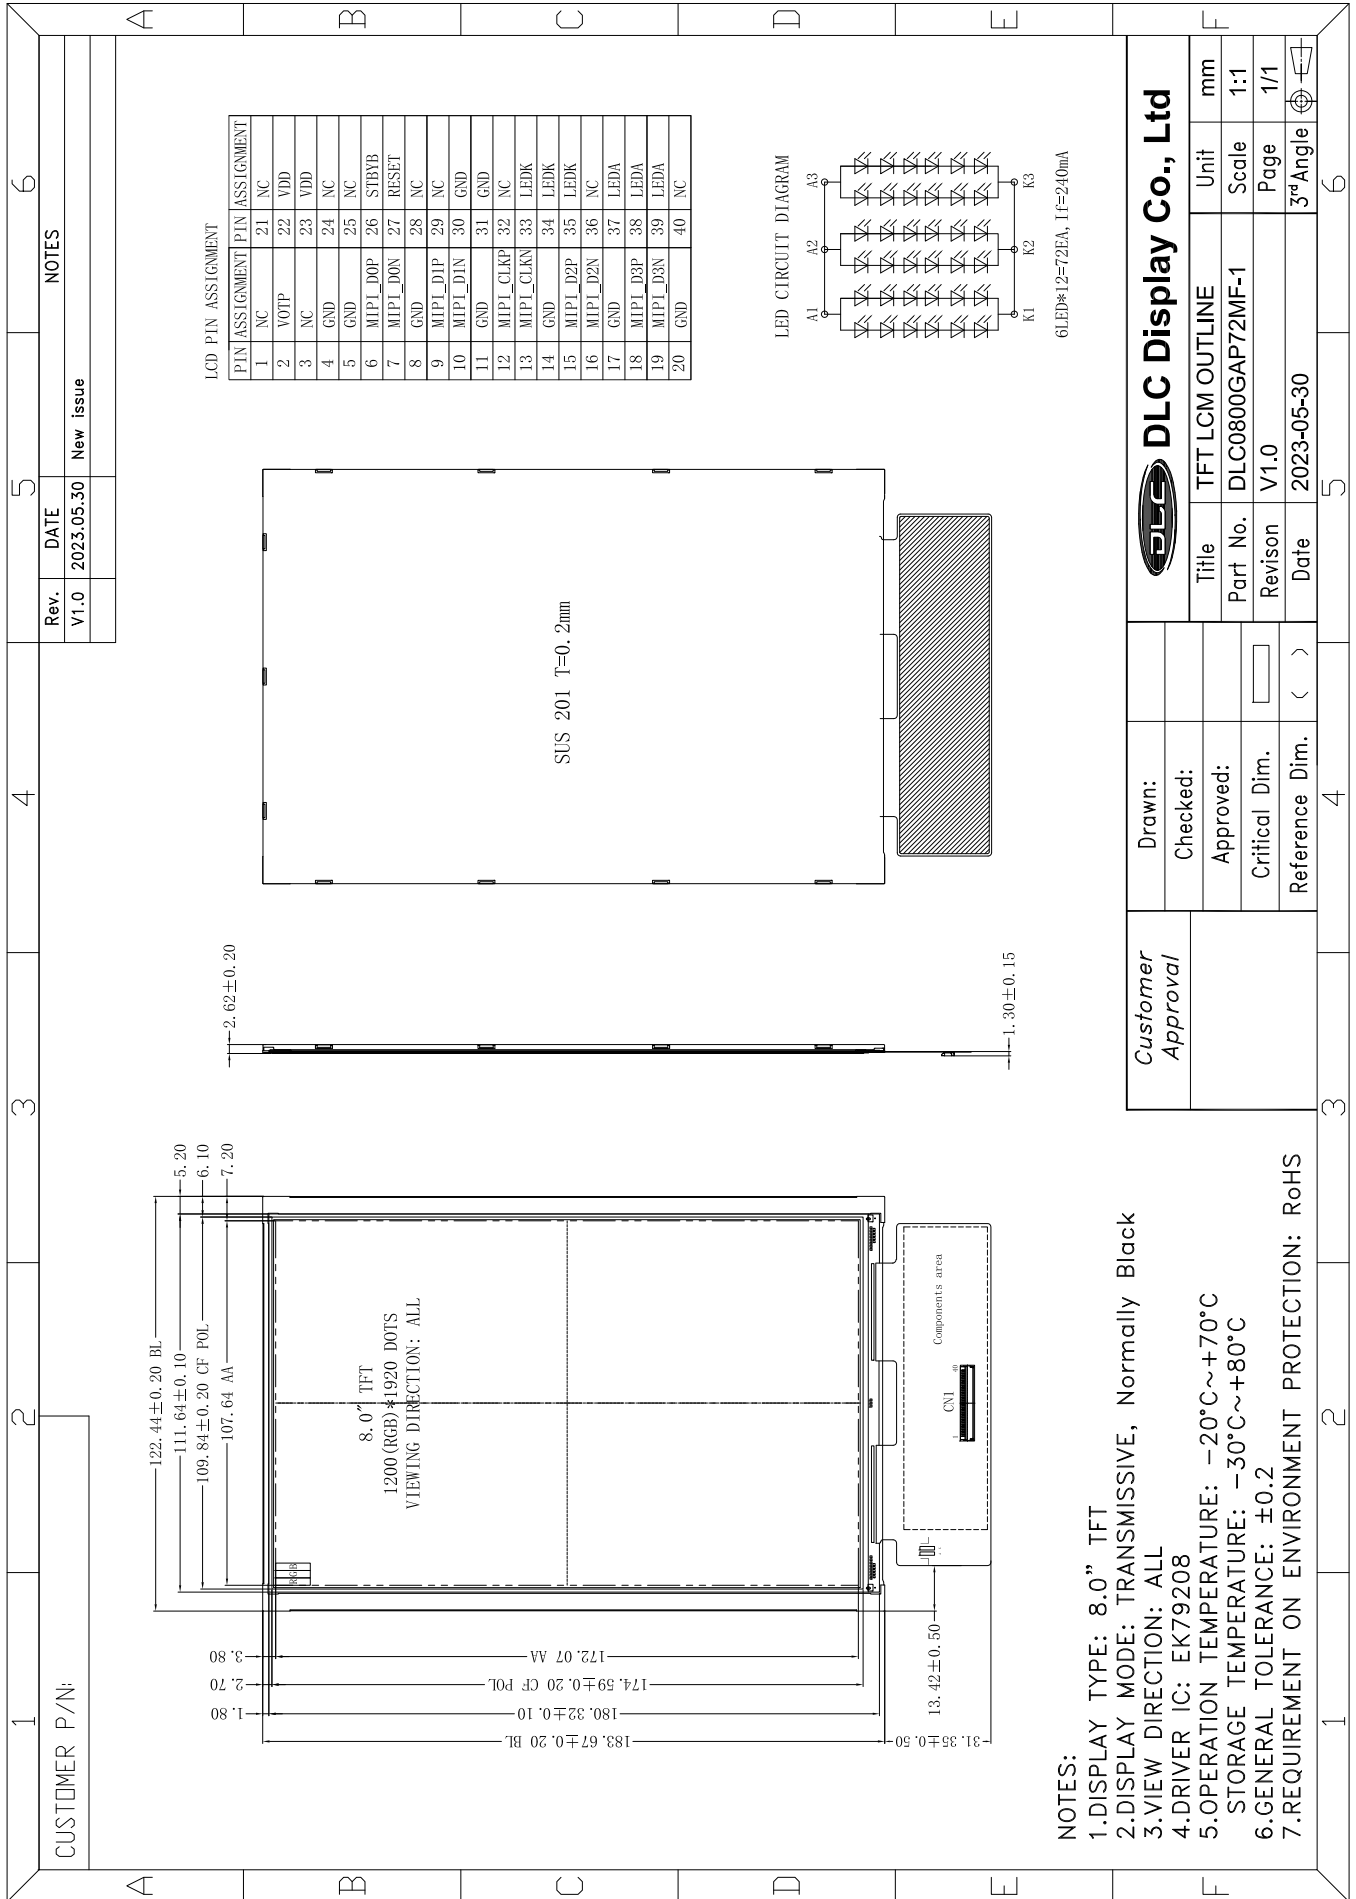

Outline Drawing

LCD PIN ASSIGNMENT

PIN	ASSIGNMENT	PIN	ASSIGNMENT
1	NC	21	NC
2	V0TP	22	VDD
3	NC	23	VDD
4	GND	24	NC
5	GND	25	NC
6	MIPI_D0P	26	STBYB
7	MIPI_D0N	27	RESET
8	GND	28	NC
9	MIPI_D1P	29	NC
10	MIPI_D1N	30	GND
11	GND	31	GND
12	MIPI_CLKP	32	NC
13	MIPI_CLKN	33	LEDK
14	GND	34	LEDK
15	MIPI_D2P	35	LEDK
16	MIPI_D2N	36	NC
17	GND	37	LEDA
18	MIPI_D3P	38	LEDA
19	MIPI_D3N	39	LEDA
20	GND	40	NC

DLC Display Co., Ltd

Title	Unit
TFT LCM OUTLINE	mm
Part No. DLC0800GAP72MF-1	Scale 1:1
Revision V1.0	Page 1/1
Date 2023-05-30	3rd Angle