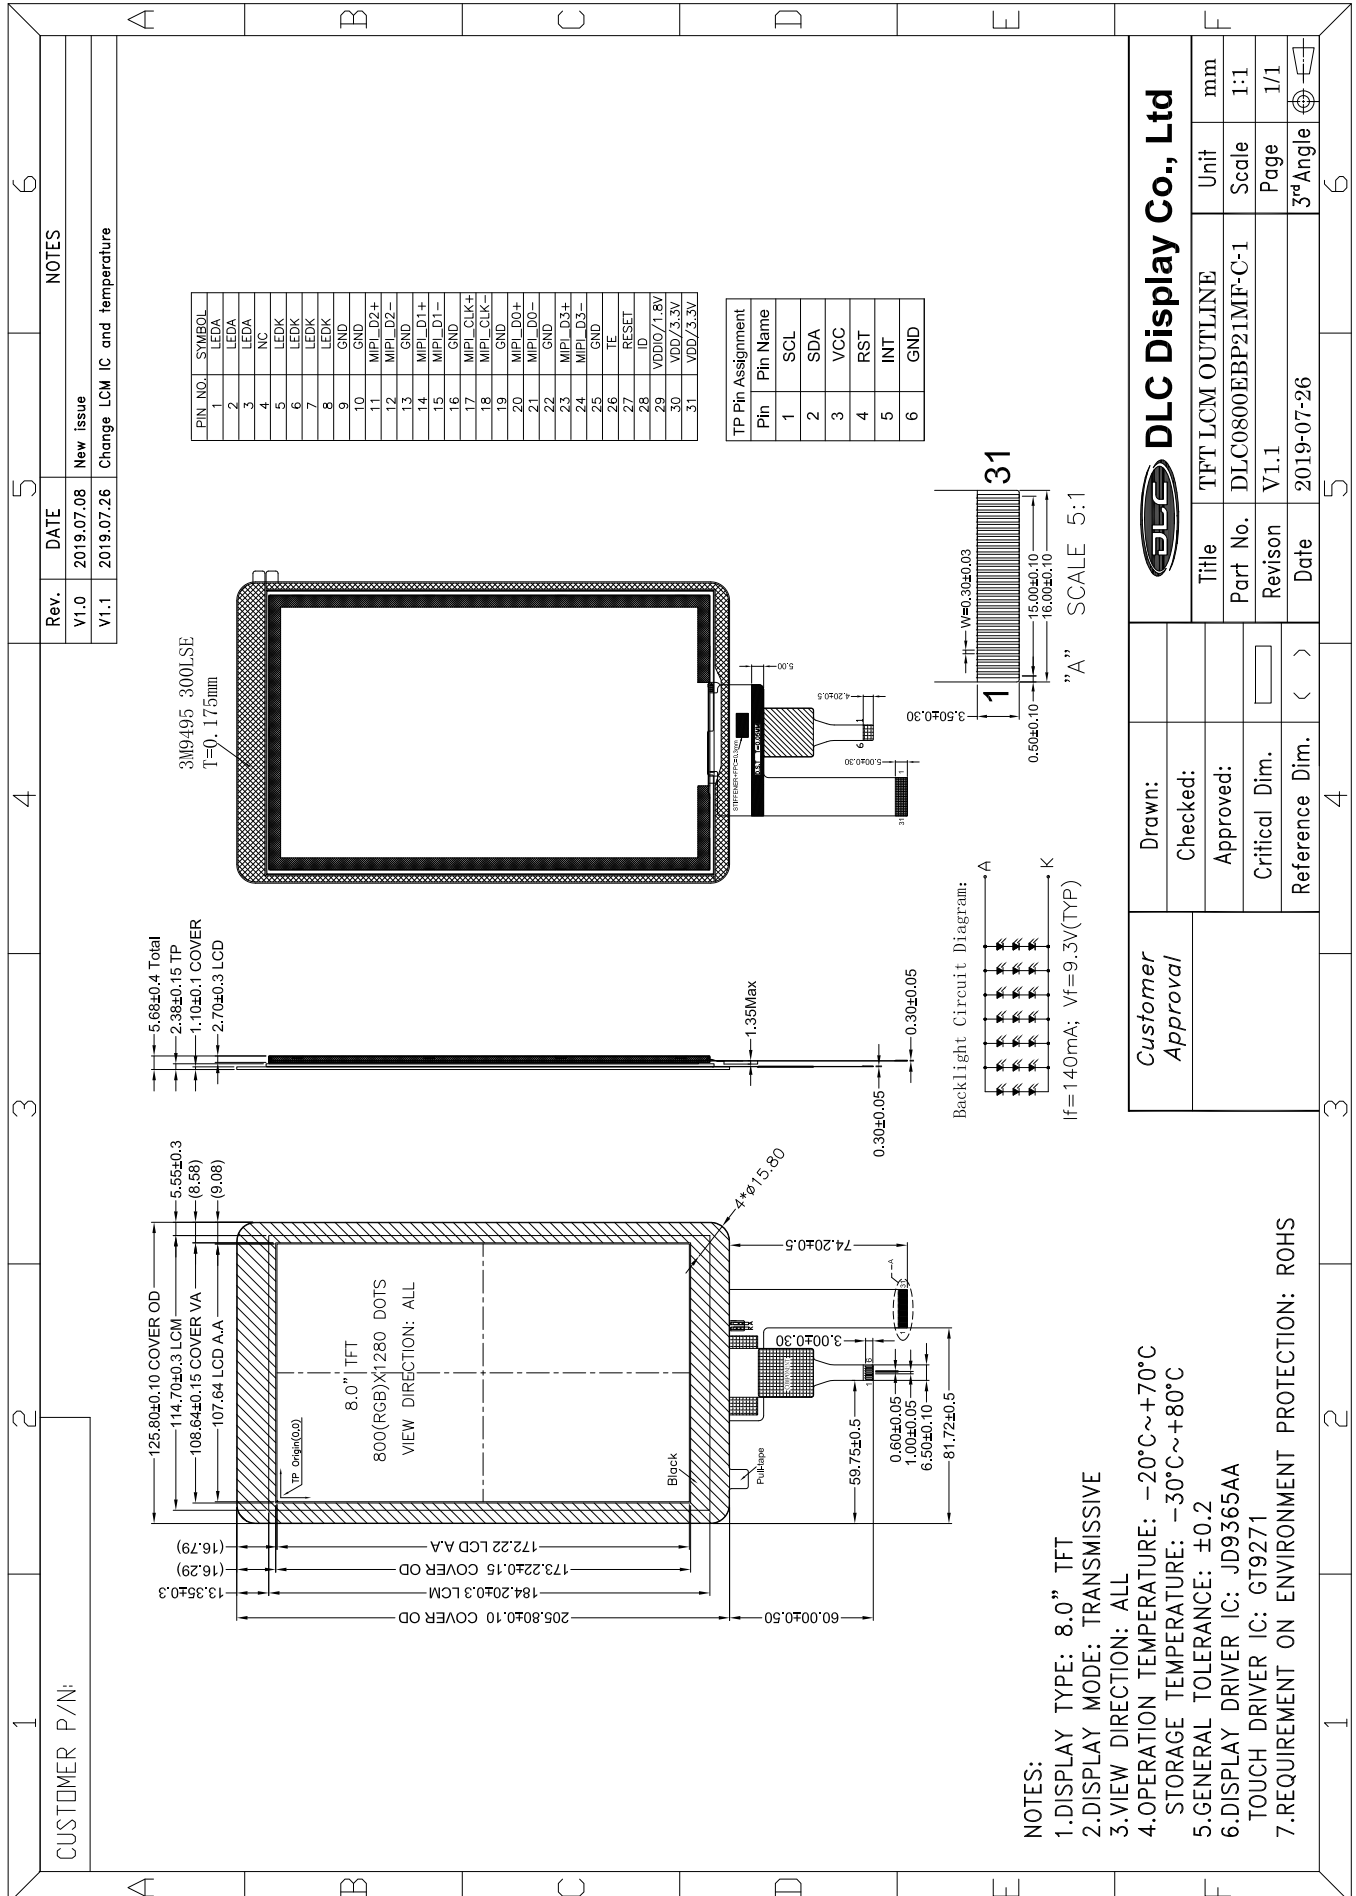

Outline Drawing

DLC Display Co., Ltd	
Title	TFT LCM OUTLINE
Part No.	DLC0800EBP21MF-C-1
Revision	V1.1
Date	2019-07-26
Unit	mm
Scale	1:1
Page	1/1
3 rd Angle	

Customer Approval	Drawn:
	Checked:
	Approved:
	Critical Dim.
	Reference Dim.

1 2 3 4 5 6

A B C D E F