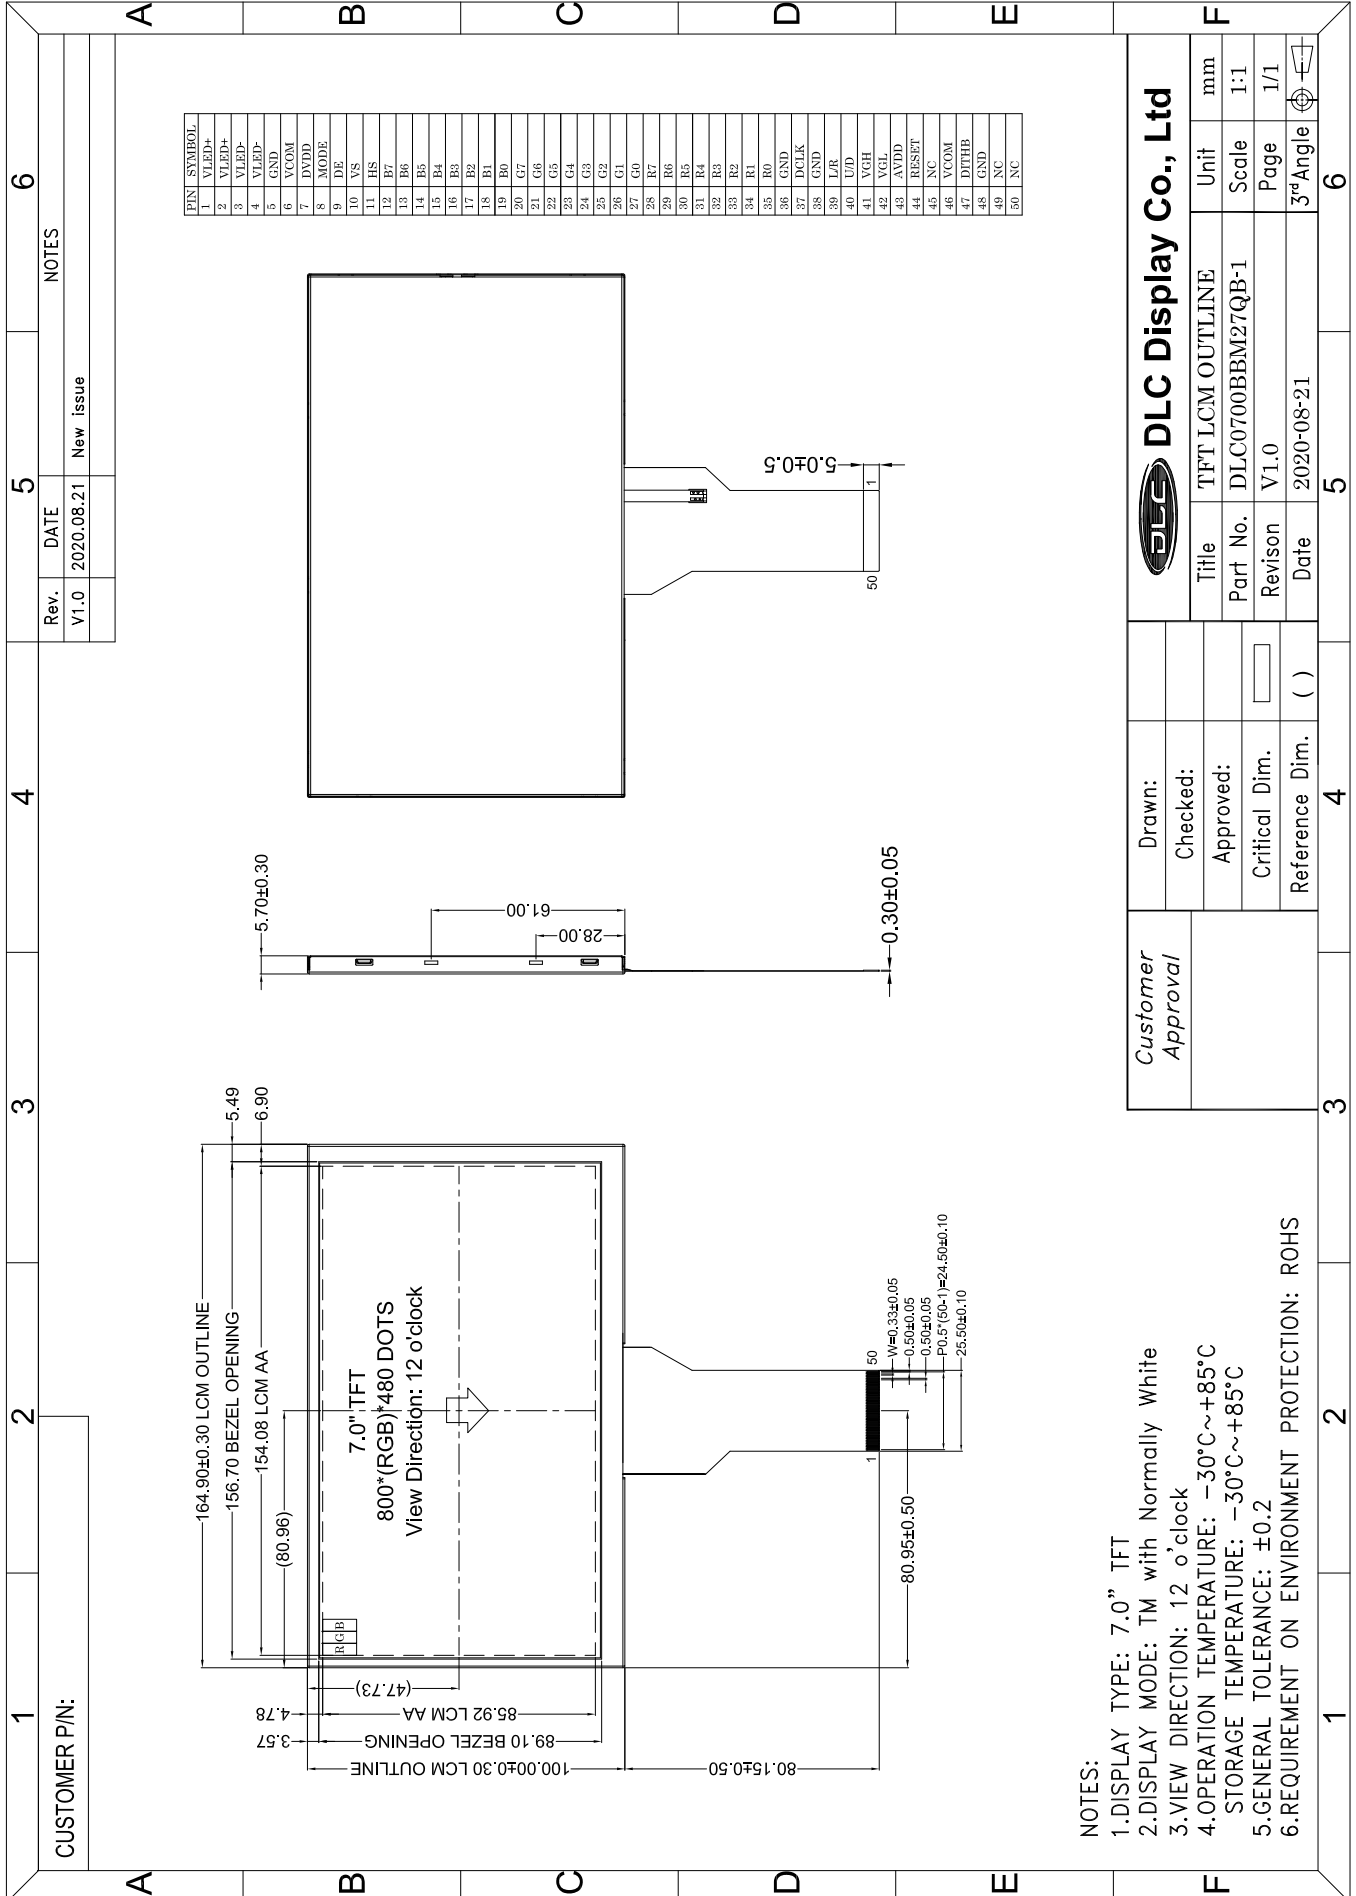

Outline Drawing

NOTES:

- 1.DISPLAY TYPE: 7.0" TFT
- 2.DISPLAY MODE: TM with Normally White
- 3.VIEW DIRECTION: 12 o'clock
- 4.OPERATION TEMPERATURE: -30°C~+85°C
- 5.STORAGE TEMPERATURE: -30°C~+85°C
- 6.GENERAL TOLERANCE: ±0.2
- 7.REQUIREMENT ON ENVIRONMENT PROTECTION: ROHS