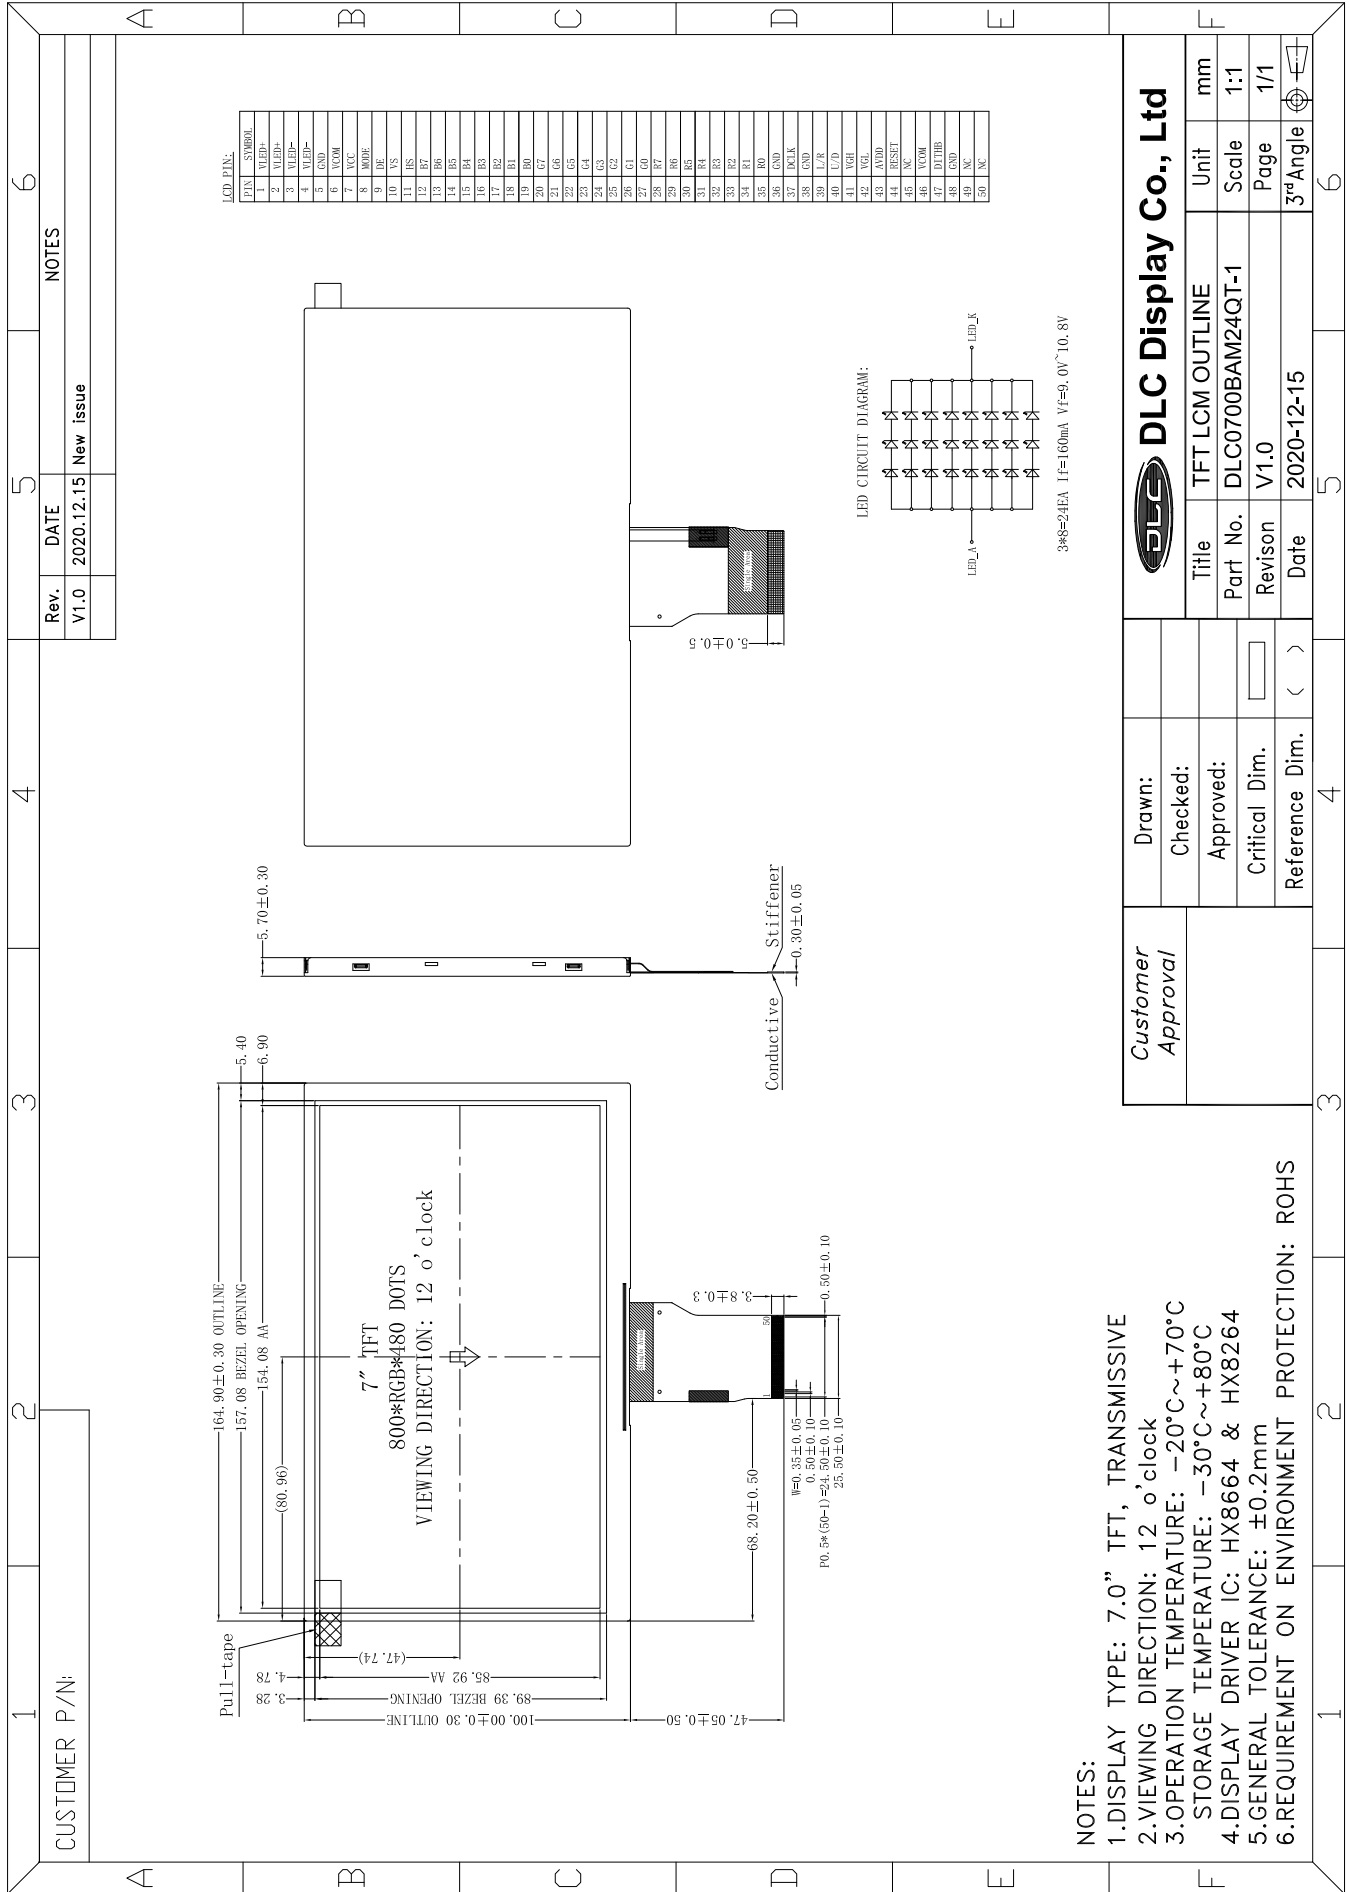

Outline Drawing

CUSTOMER P/N:

DLC Display Co., Ltd		Unit	mm
		Scale	1:1
Title	TFT LCM OUTLINE	Page	1/1
Part No.	DLC0700BAM24QT-1	Date	2020-12-15
Revision	V1.0	3rd Angle	

Customer Approval	Drawn:	4
	Checked:	5
	Approved:	6
	Critical Dim.	
	Reference Dim.	