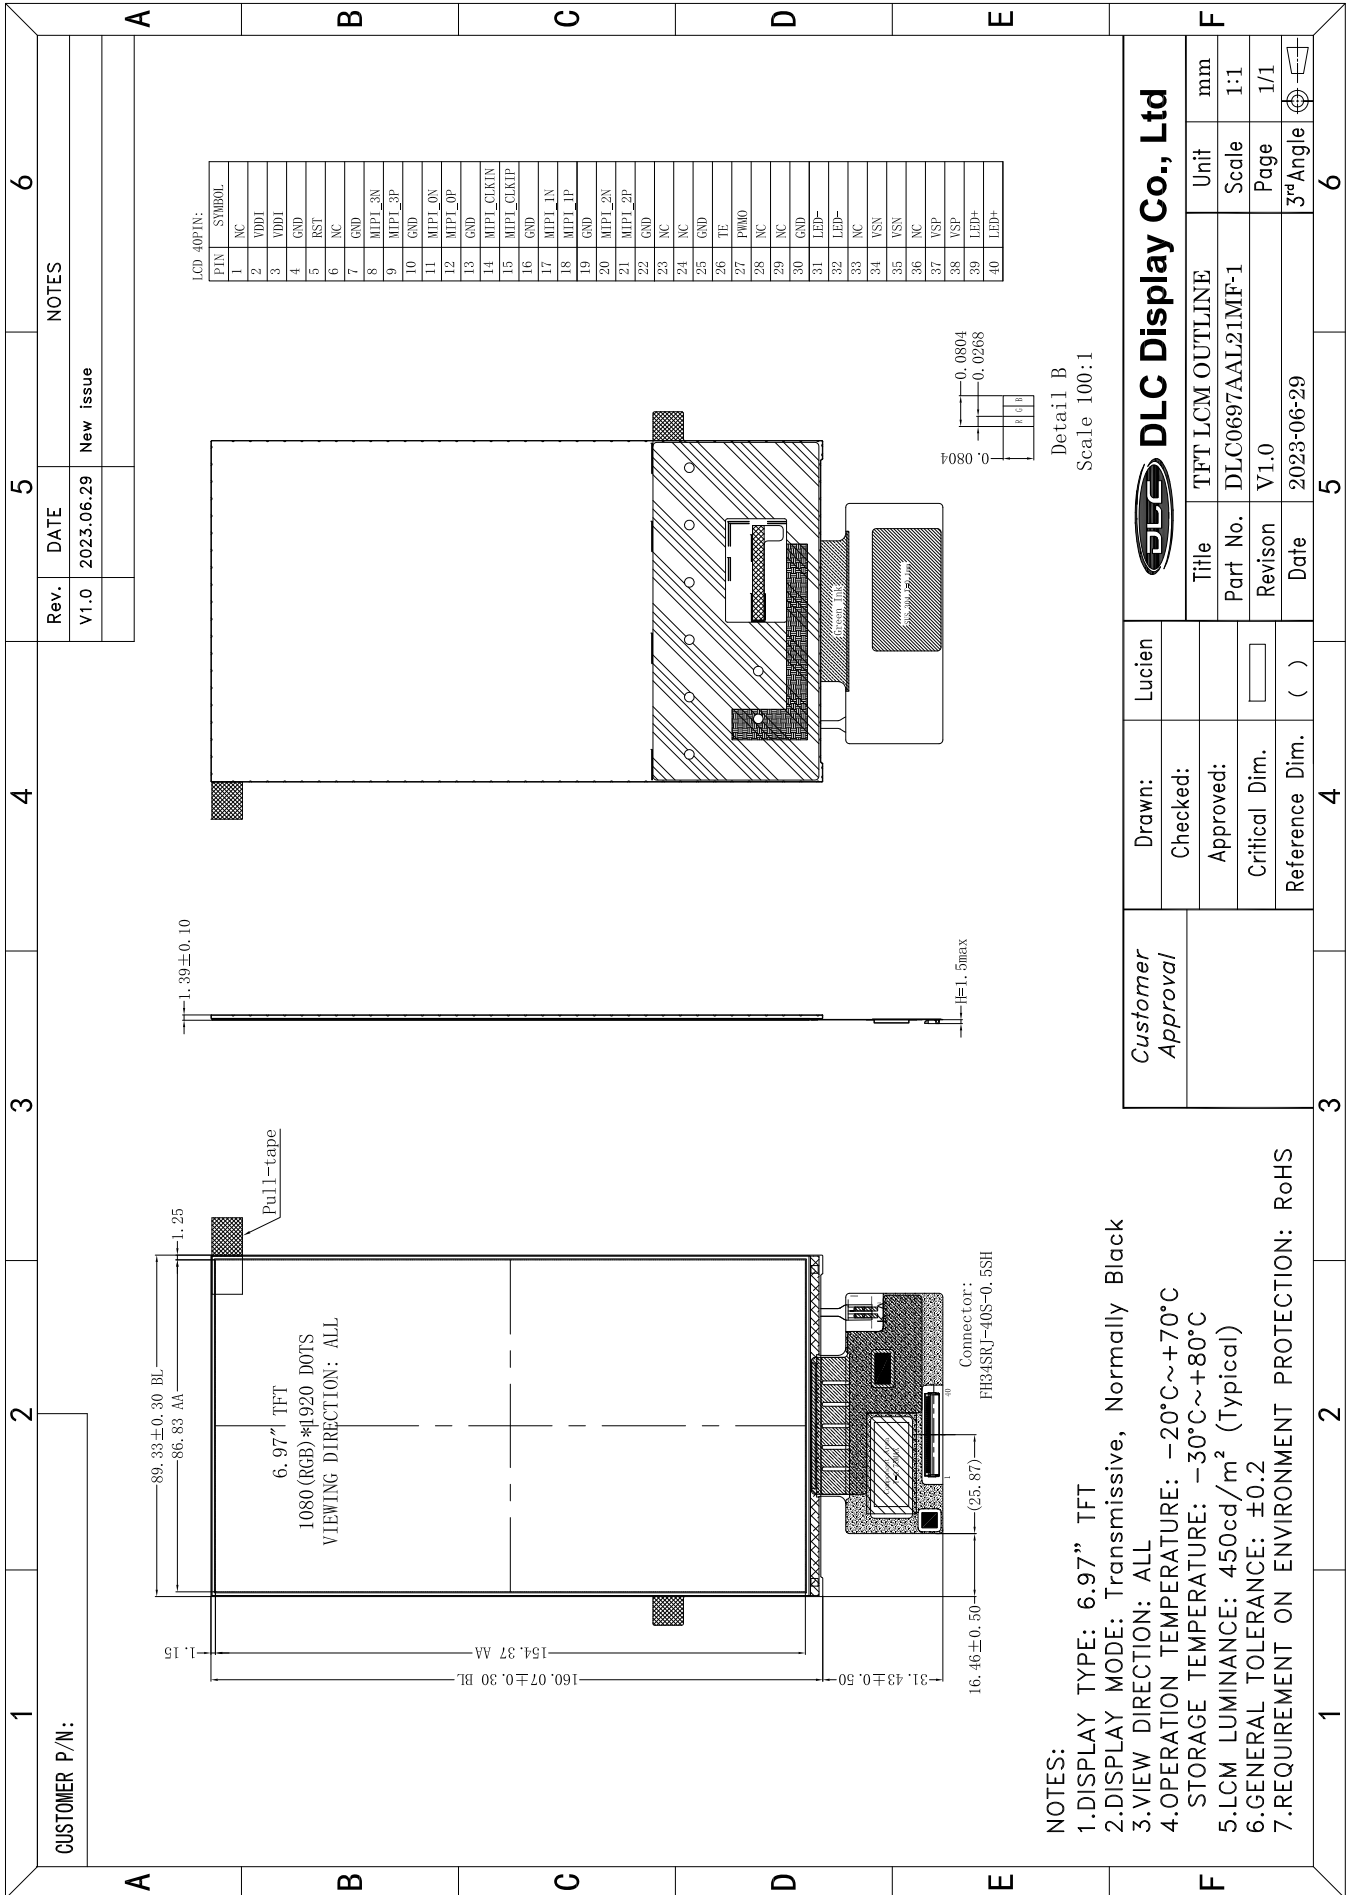

Outline Drawing

- NOTES:**
- 1.DISPLAY TYPE: 6.97" TFT
 - 2.DISPLAY MODE: Transmissive, Normally Black
 - 3.VIEW DIRECTION: ALL
 - 4.OPERATION TEMPERATURE: -20°C~+70°C
STORAGE TEMPERATURE: -30°C~+80°C
 - 5.LCM LUMINANCE: 450cd/m² (Typical)
 - 6.GENERAL TOLERANCE: ±0.2
 - 7.REQUIREMENT ON ENVIRONMENT PROTECTION: RoHS