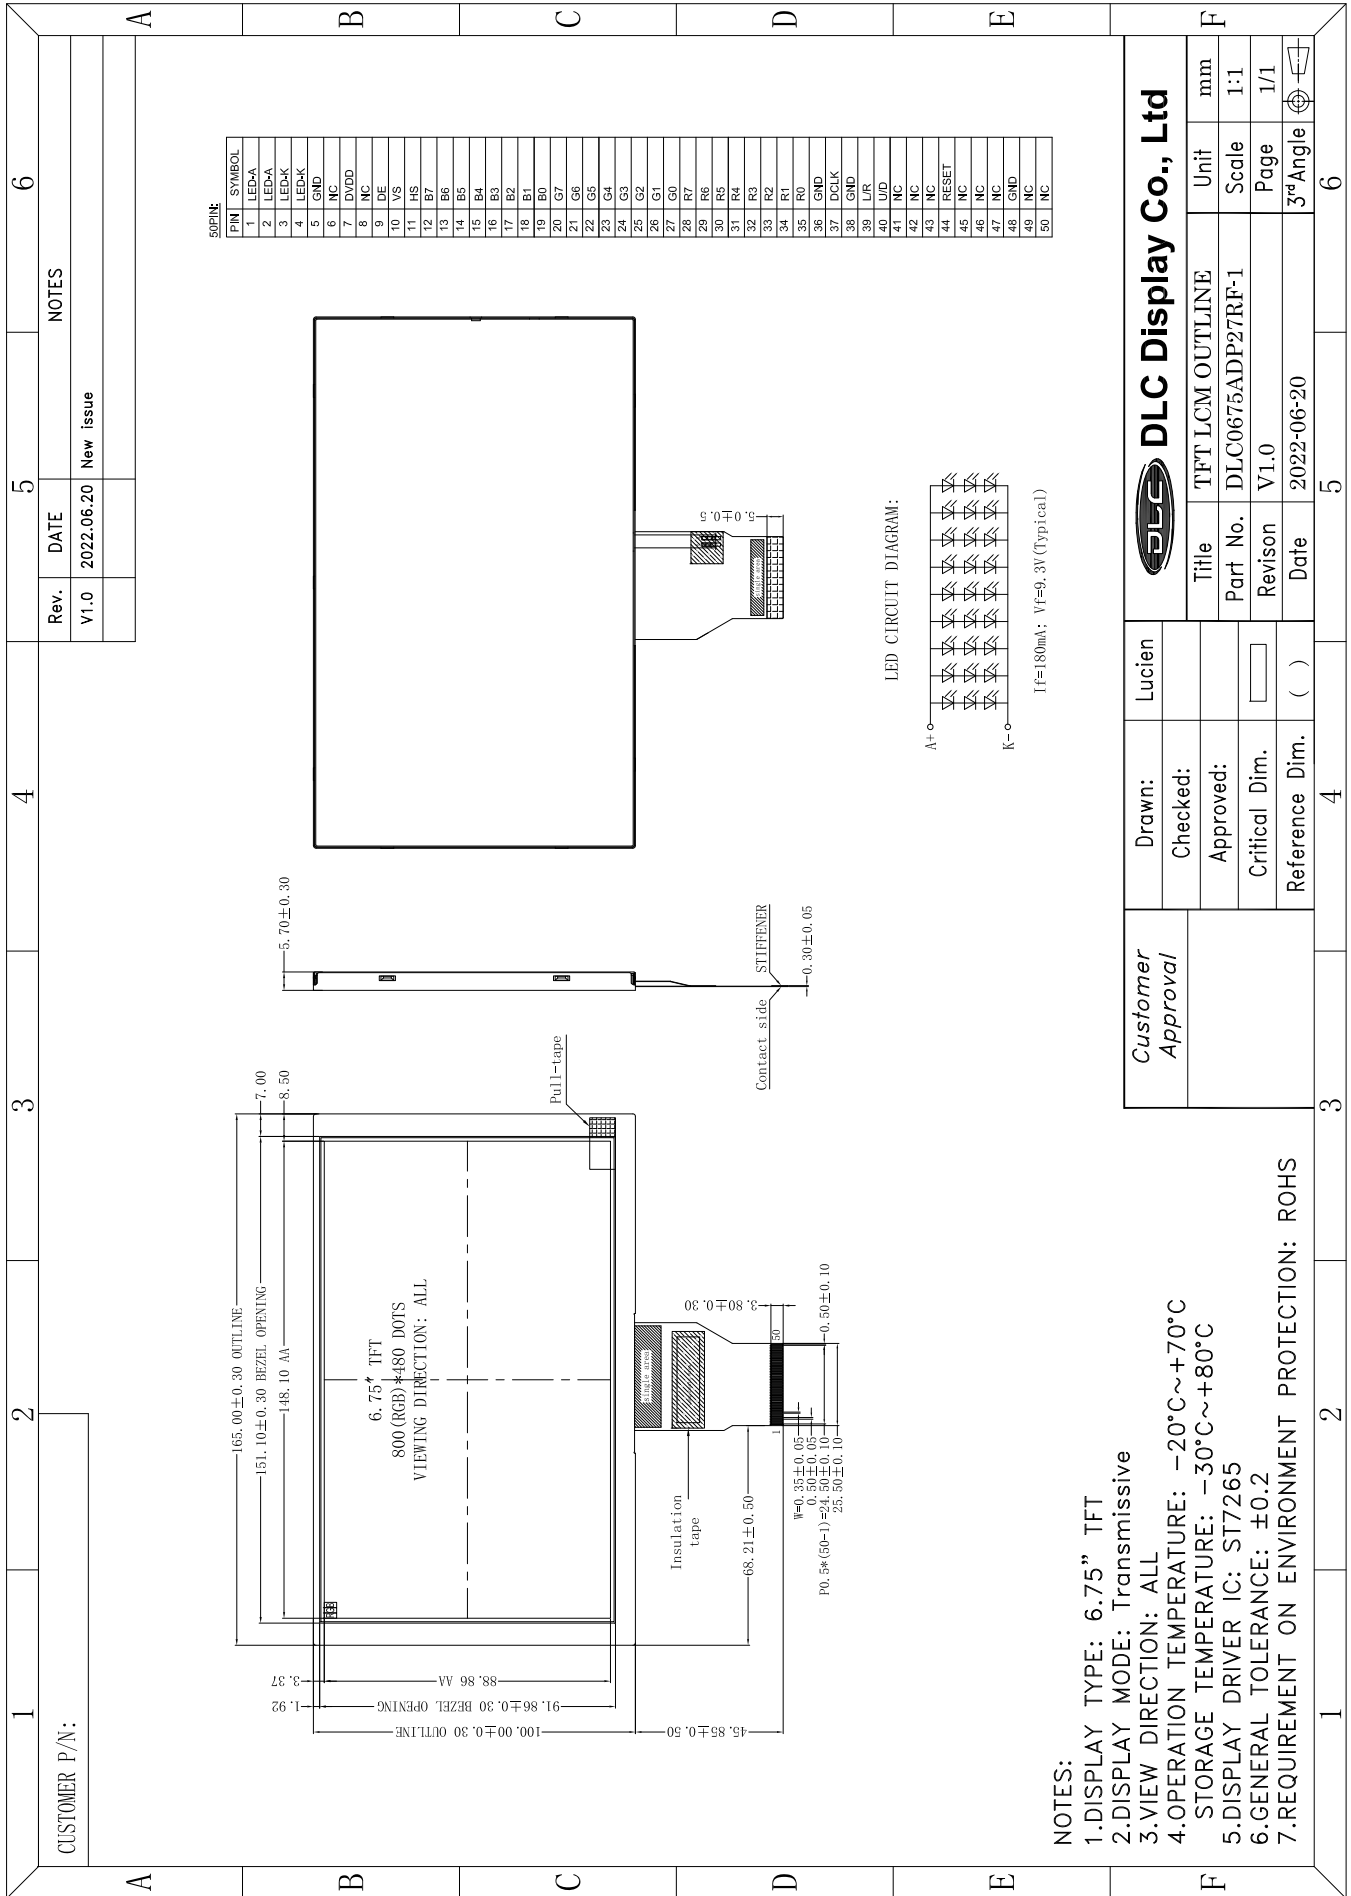

Outline Drawing

Customer Approval	Drawn:	Lucien
	Checked:	
	Approved:	
	Critical Dim.:	
Reference Dim.:	()	

DLC Display Co., Ltd		
Title	TFT LCM OUTLINE	Unit mm
Part No.	DLC0675ADP27RF-1	Scale 1:1
Revision	V1.0	Page 1/1
Date	2022-06-20	3rd Angle