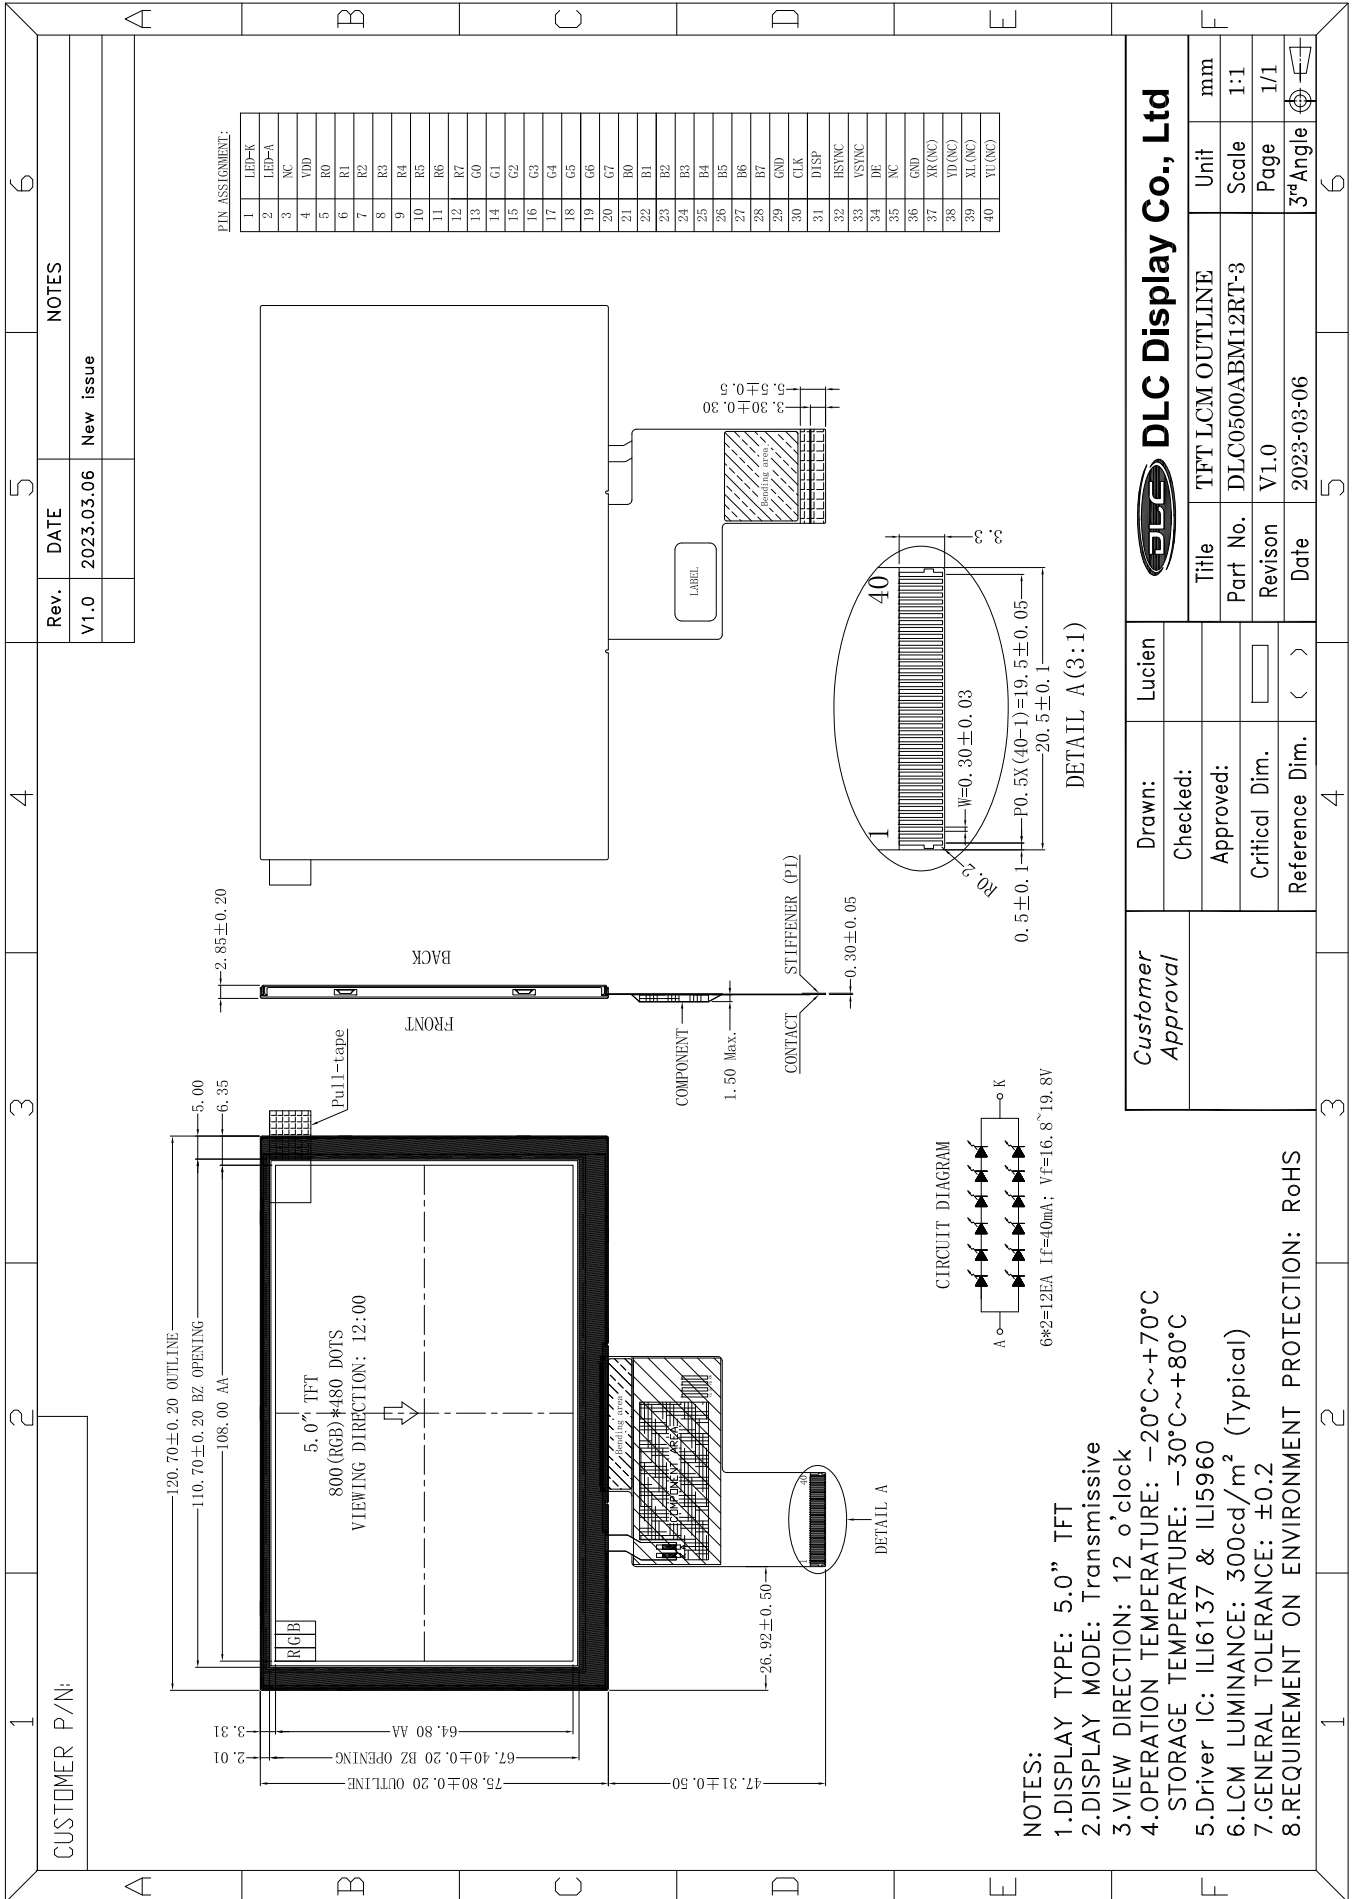

Outline Drawing

DLC Display Co., Ltd

Drawn:	Lucien
Checked:	
Approved:	
Critical Dim.	
Reference Dim.	< >

Title	TFT LCM OUTLINE	Unit	mm
Part No.	DLC0500ABM12RT-3	Scale	1:1
Revision	V1.0	Page	1/1
Date	2023-03-06	3rd Angle	