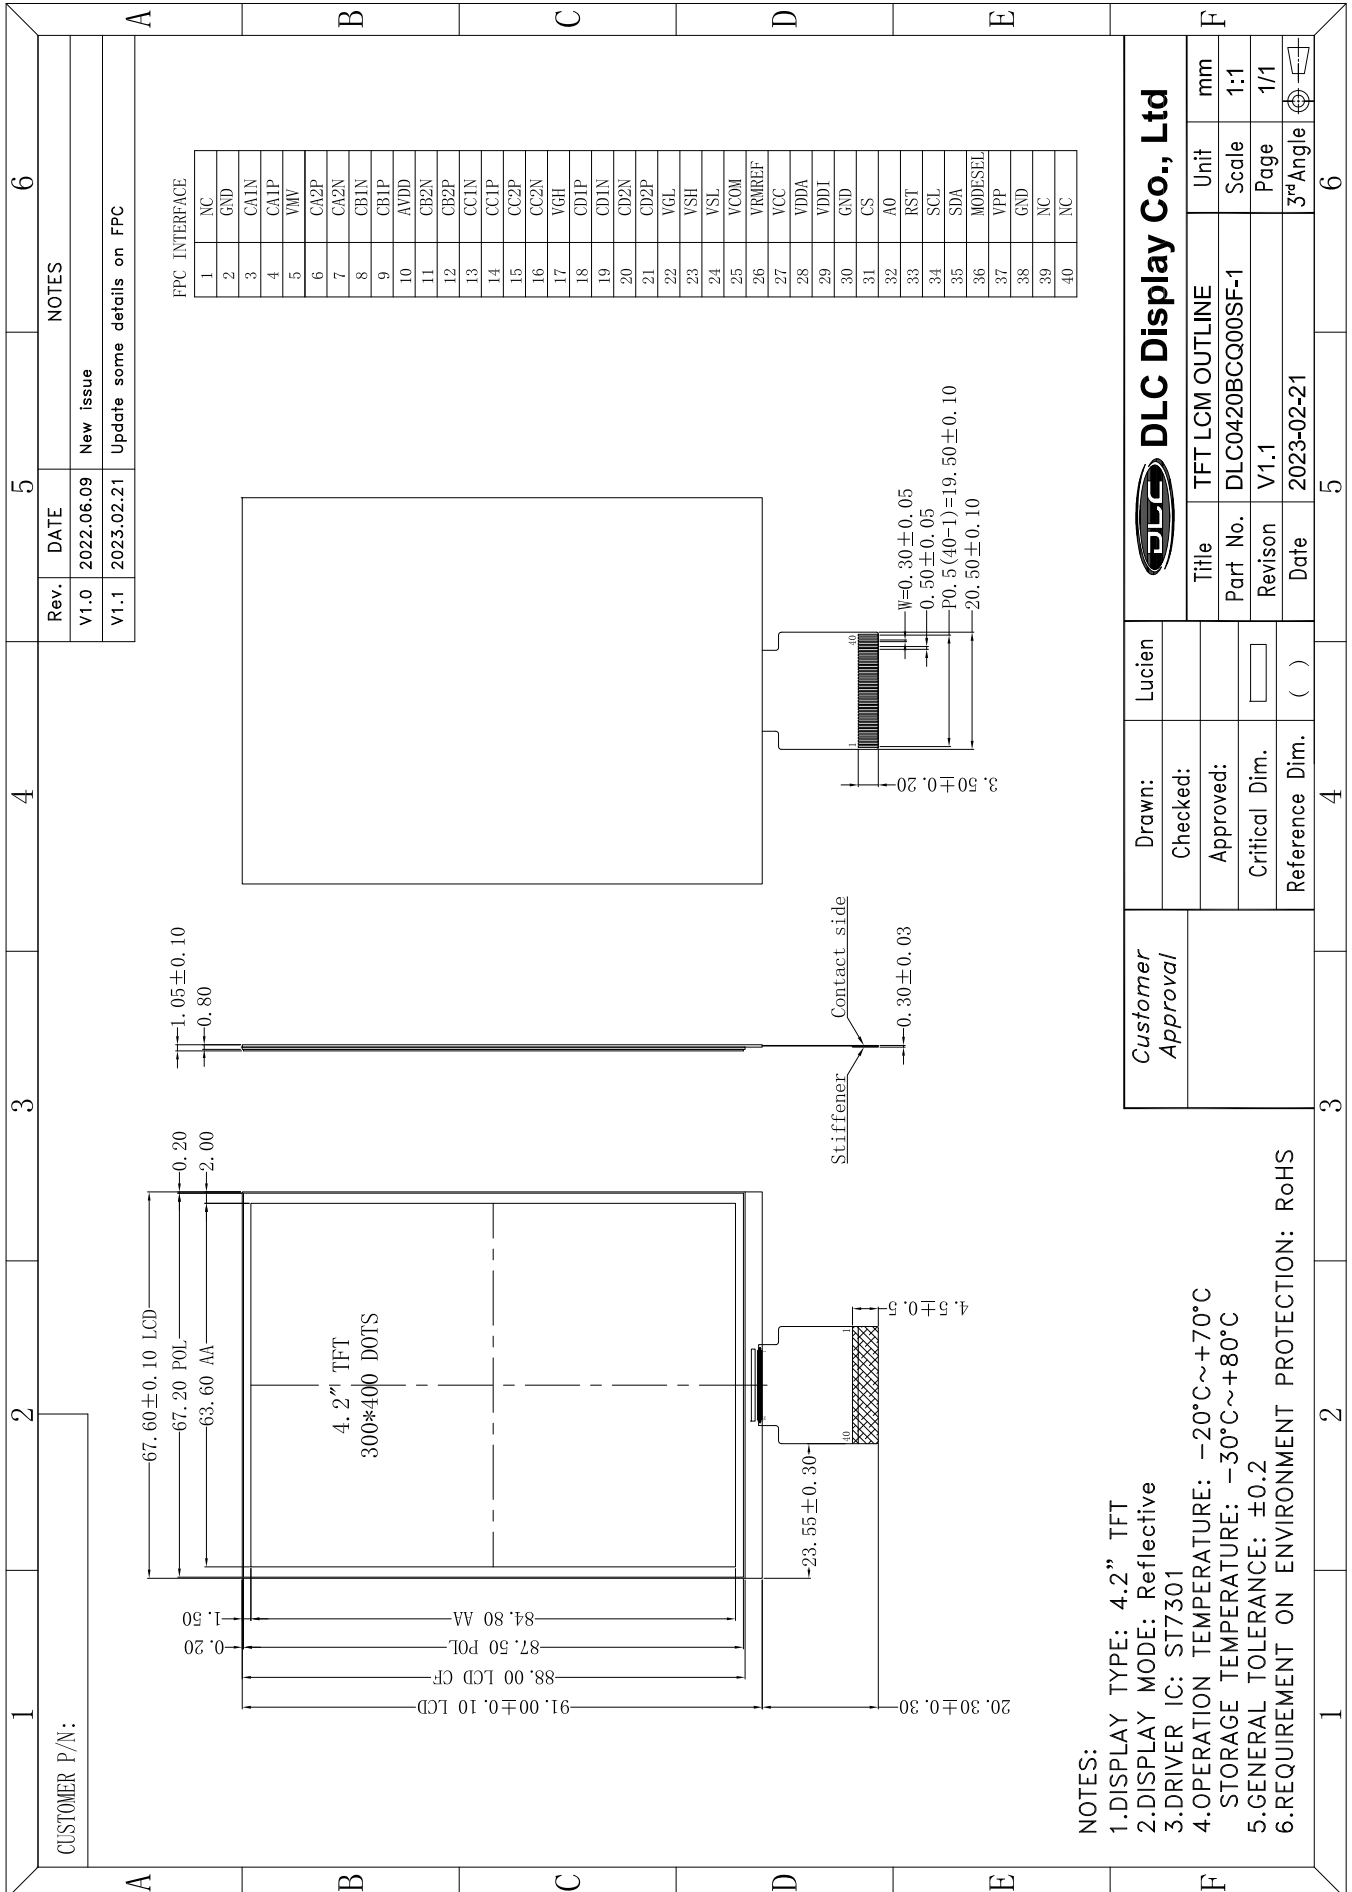

Outline Drawing

DLC Display Co., Ltd	
Title	TFT LCM OUTLINE
Part No.	DLC0420BCQ00SF-1
Revision	V1.1
Date	2023-02-21
Unit	mm
Scale	1:1
Page	1/1
3° Angle	

Customer Approval	Drawn: Lucien
	Checked:
	Approved:
	Critical Dim. <input type="checkbox"/>
	Reference Dim. ()