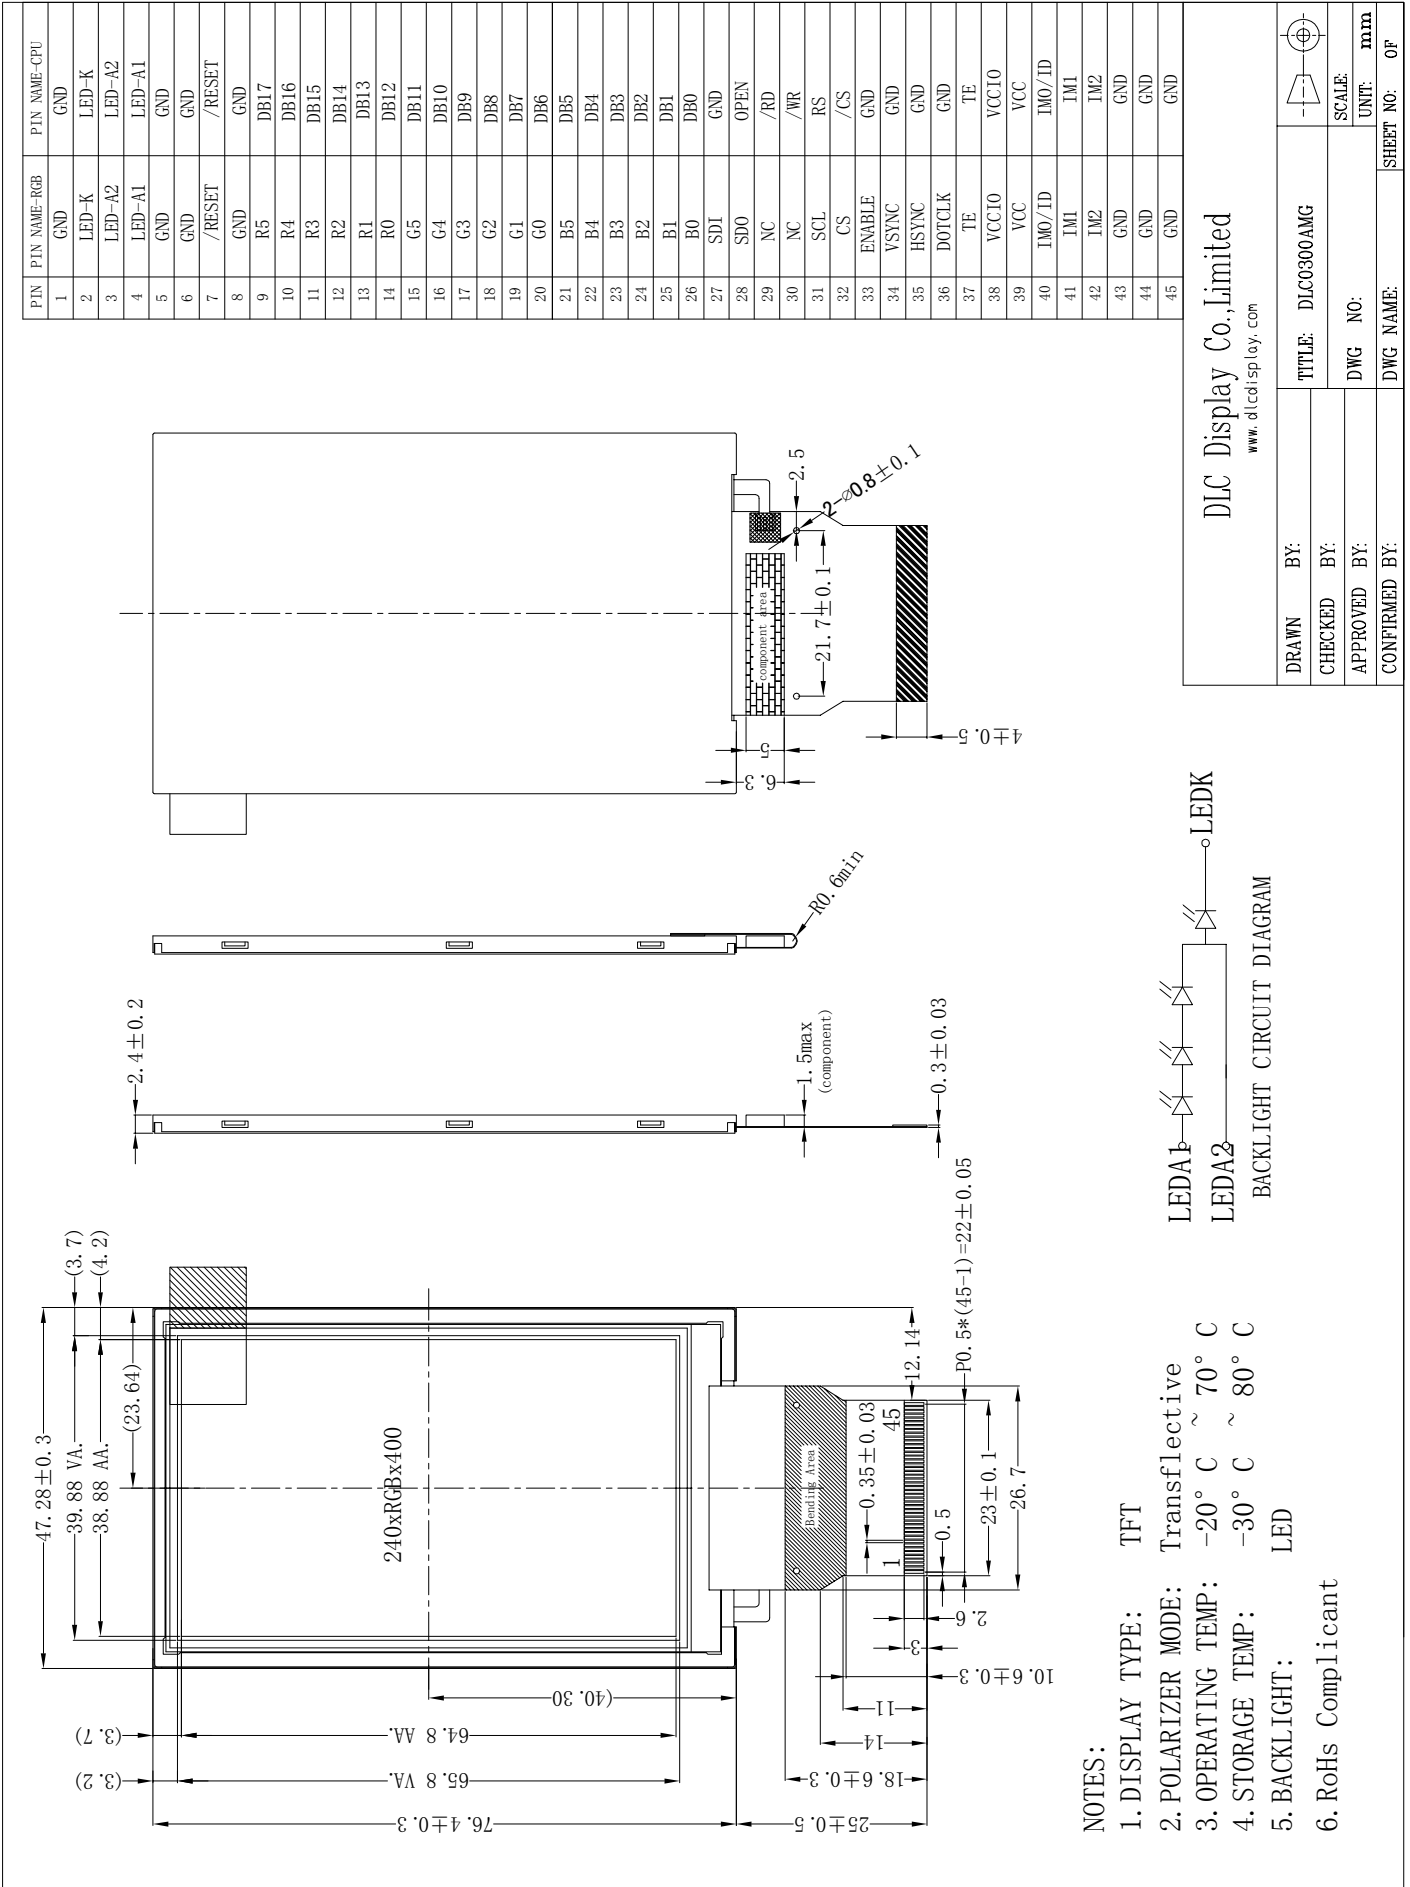

Outline Drawing

DLC Display Co., Limited

www.dlcdisplay.com

DRAWN BY:	TITLE: DLC0300AMG	SCALE:	UNIT: mm
CHECKED BY:		DWG NO:	
APPROVED BY:		DWG NAME:	SHEET NO: 0F
CONFIRMED BY:			