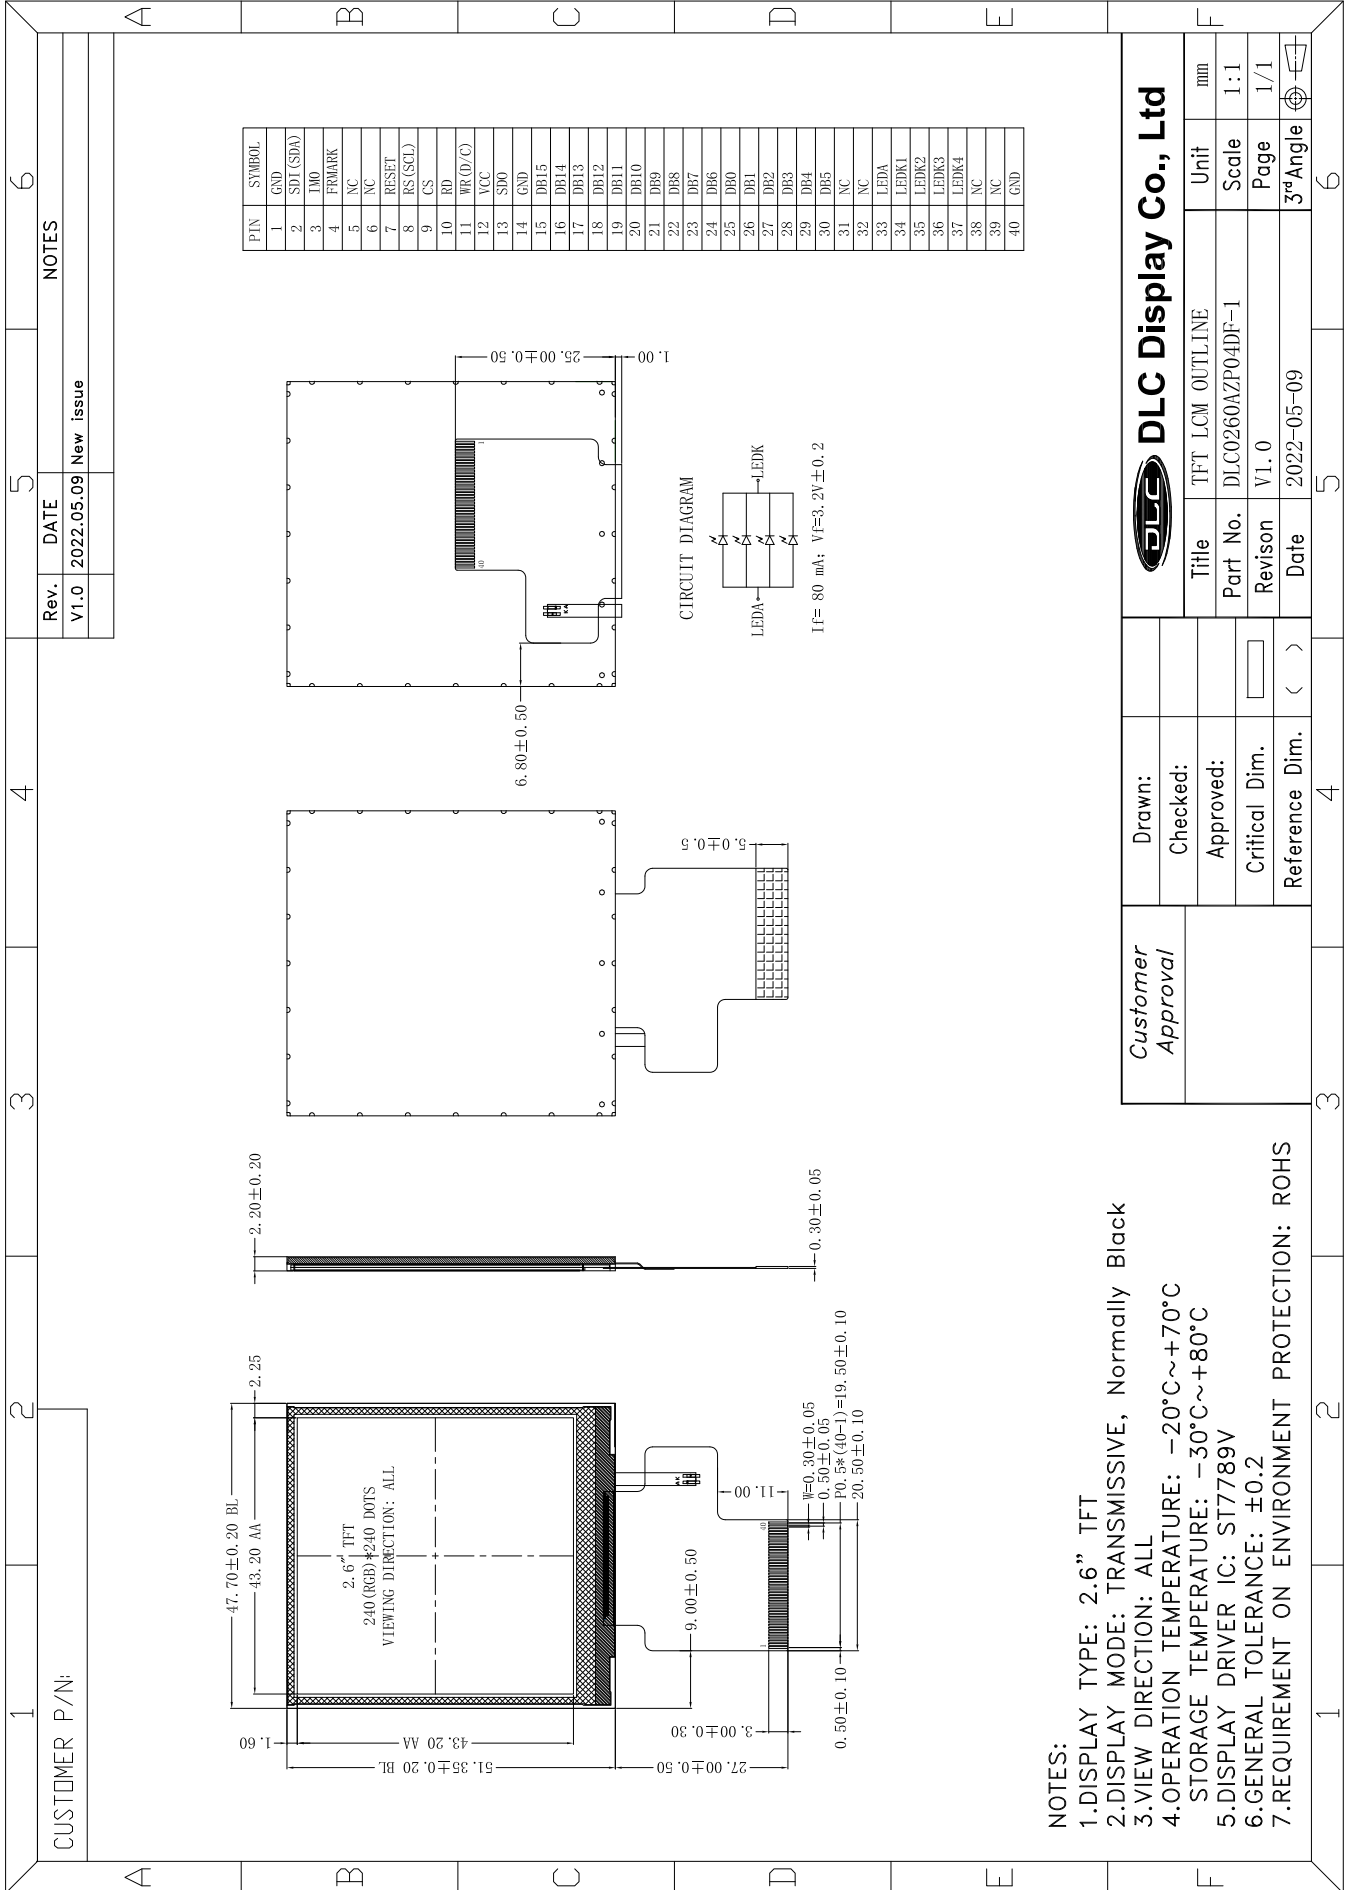

Outline Drawing

DLC Display Co., Ltd

Title	TFT LCM OUTLINE	Unit	mm
Part No.	DLC0260AZP04DF-1	Scale	1:1
Revision	V1.0	Page	1/1
Date	2022-05-09	3rd Angle	

Customer Approval	Drawn:
	Checked:
	Approved:
	Critical Dim.
	Reference Dim.