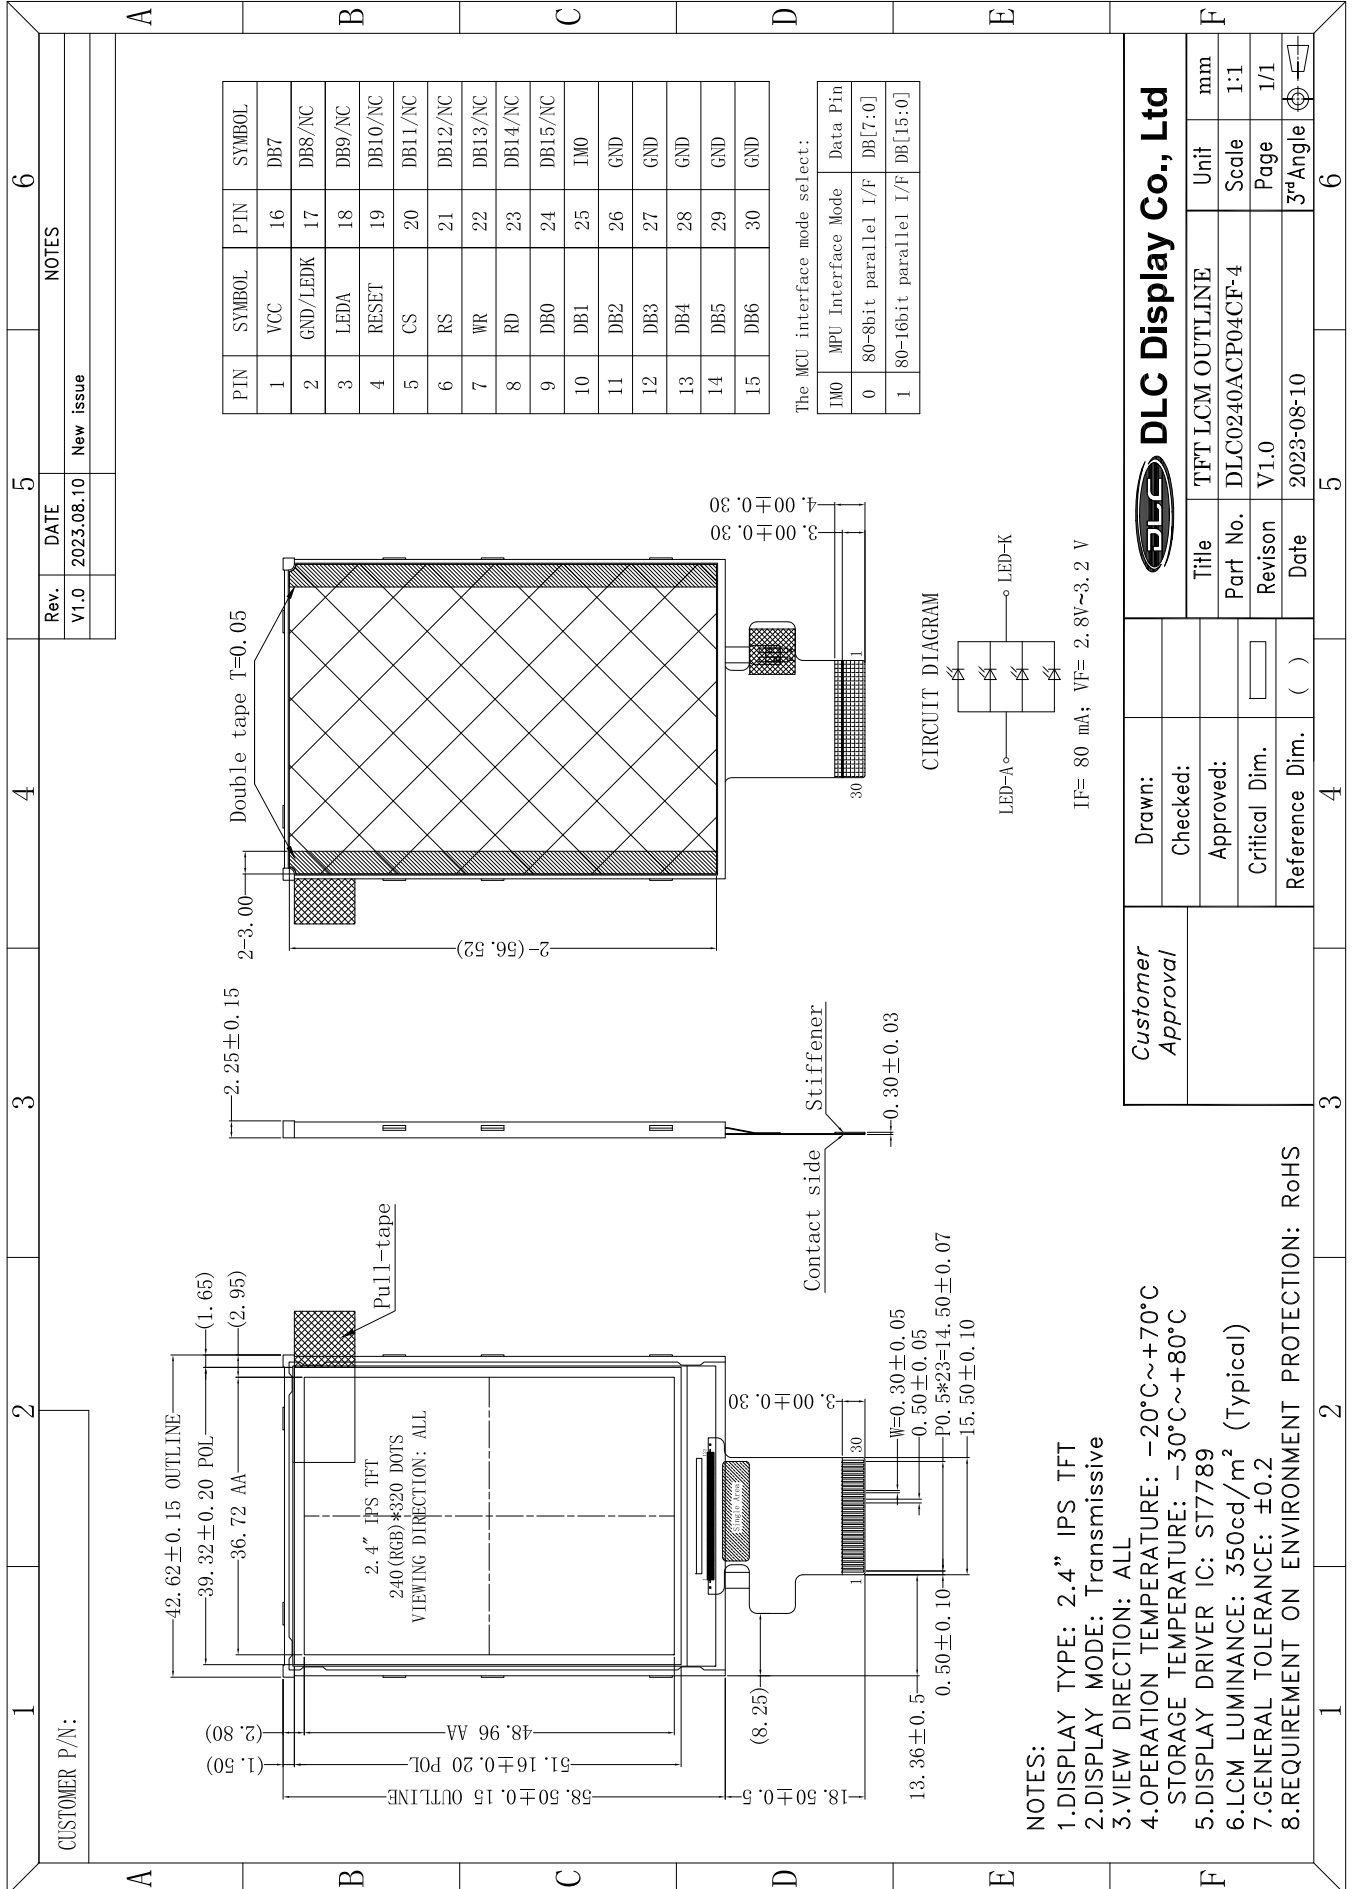

Outline Drawing

Customer Approval		DLC Display Co., Ltd	
Drawn:		Title	TFT LCM OUTLINE
Checked:		Part No.	DLC0240ACP04CF-4
Approved:		Revision	V1.0
Critical Dim.		Date	2023-08-10
Reference Dim.	()	Unit	mm
		Scale	1:1
		Page	1/1
		3 rd Angle	