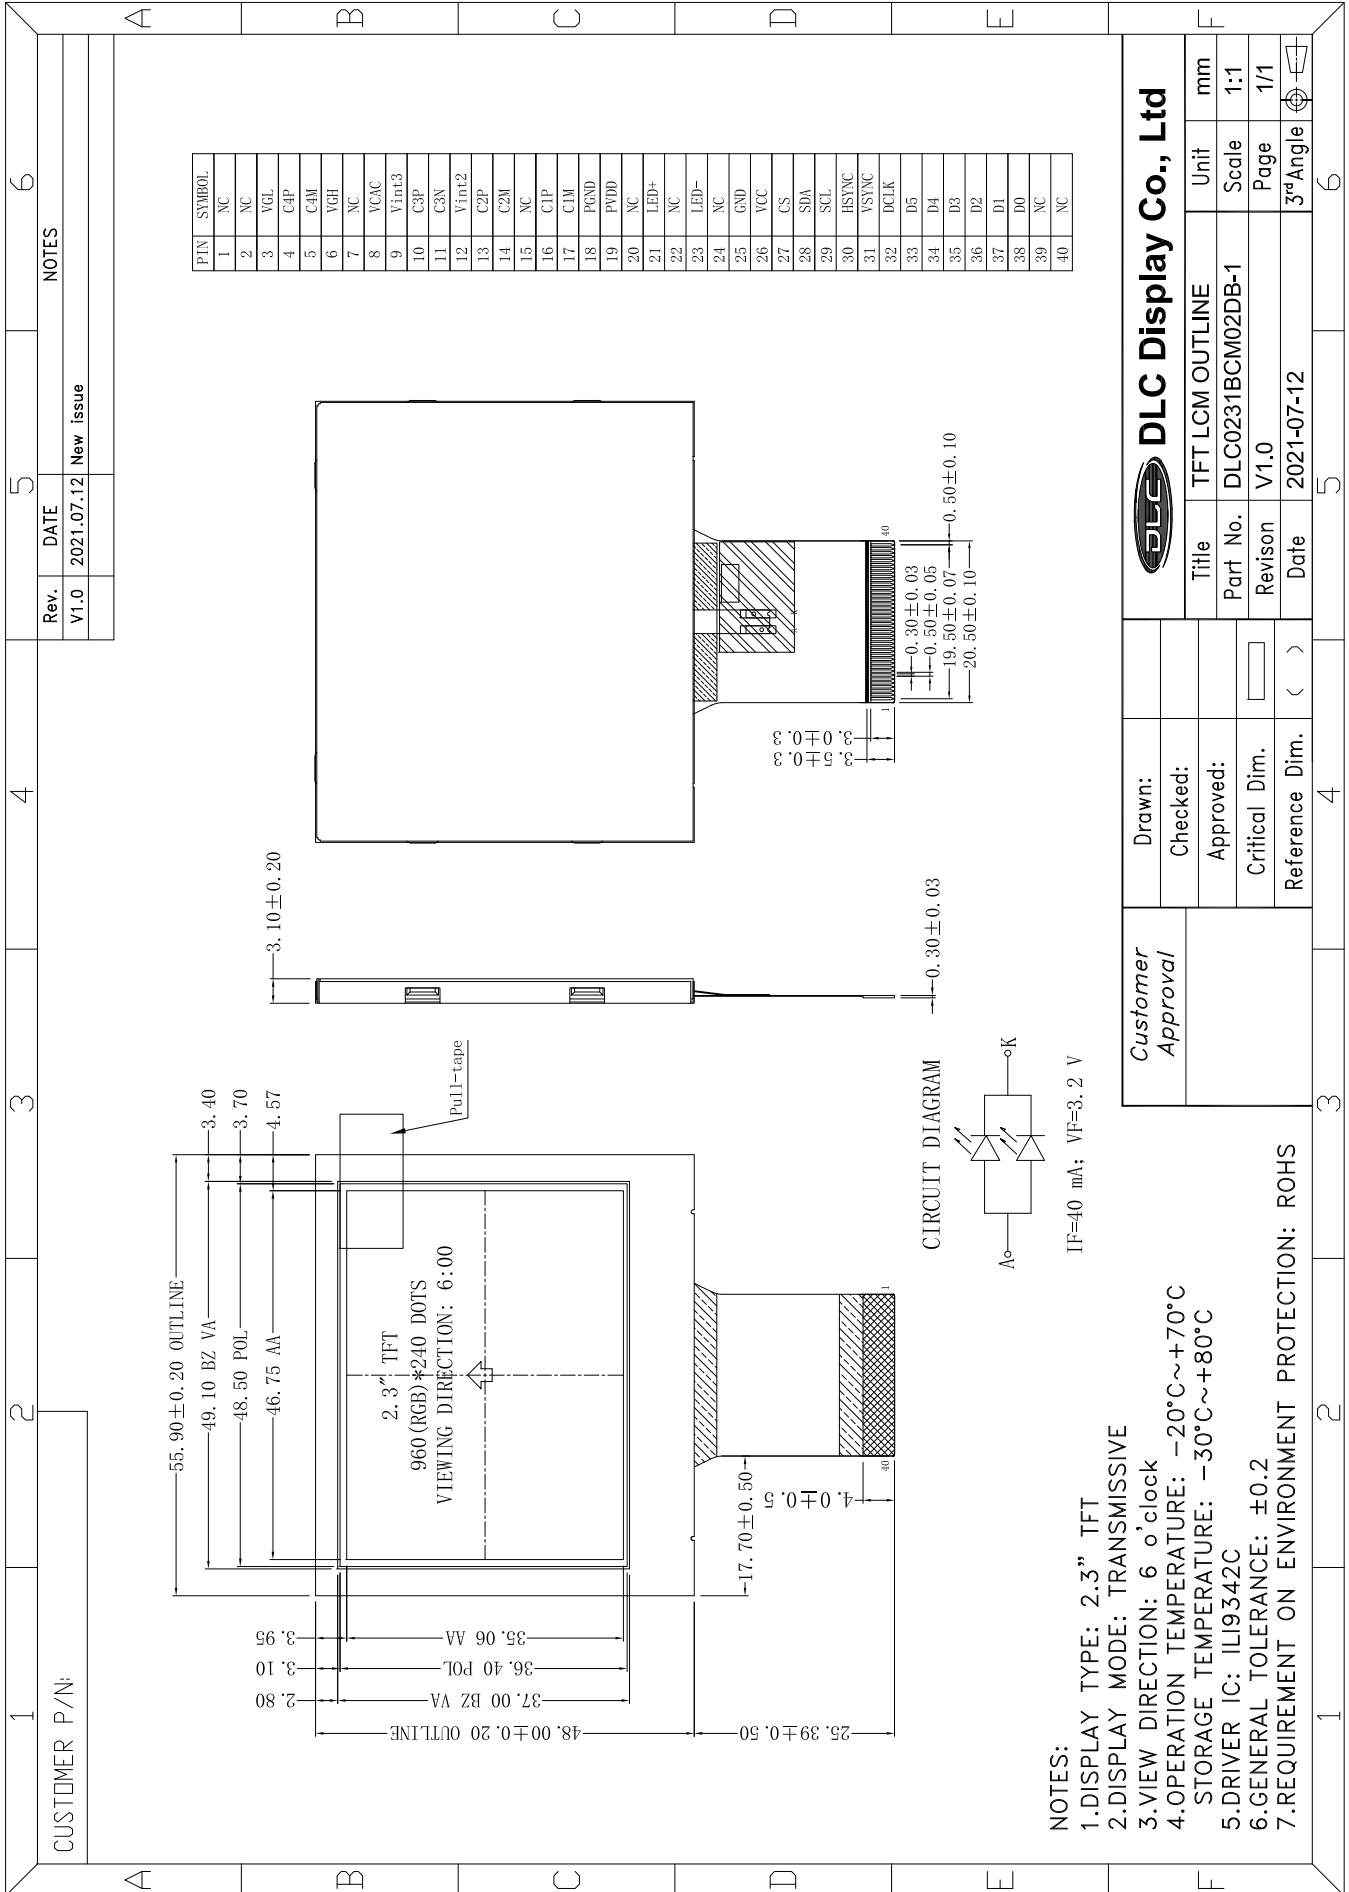

Outline Drawing

<b>DLC Display Co., Ltd</b>	
Title	TFT LCM OUTLINE
Part No.	DLC0231BCM02DB-1
Revision	V1.0
Date	2021-07-12
Unit	mm
Scale	1:1
Page	1/1
3rd Angle	

Customer Approval	Drawn:
	Checked:
	Approved:
	Critical Dim.
	Reference Dim.

CUSTOMER P/N:	5	6
Rev.	DATE	NOTES
V1.0	2021.07.12	New issue