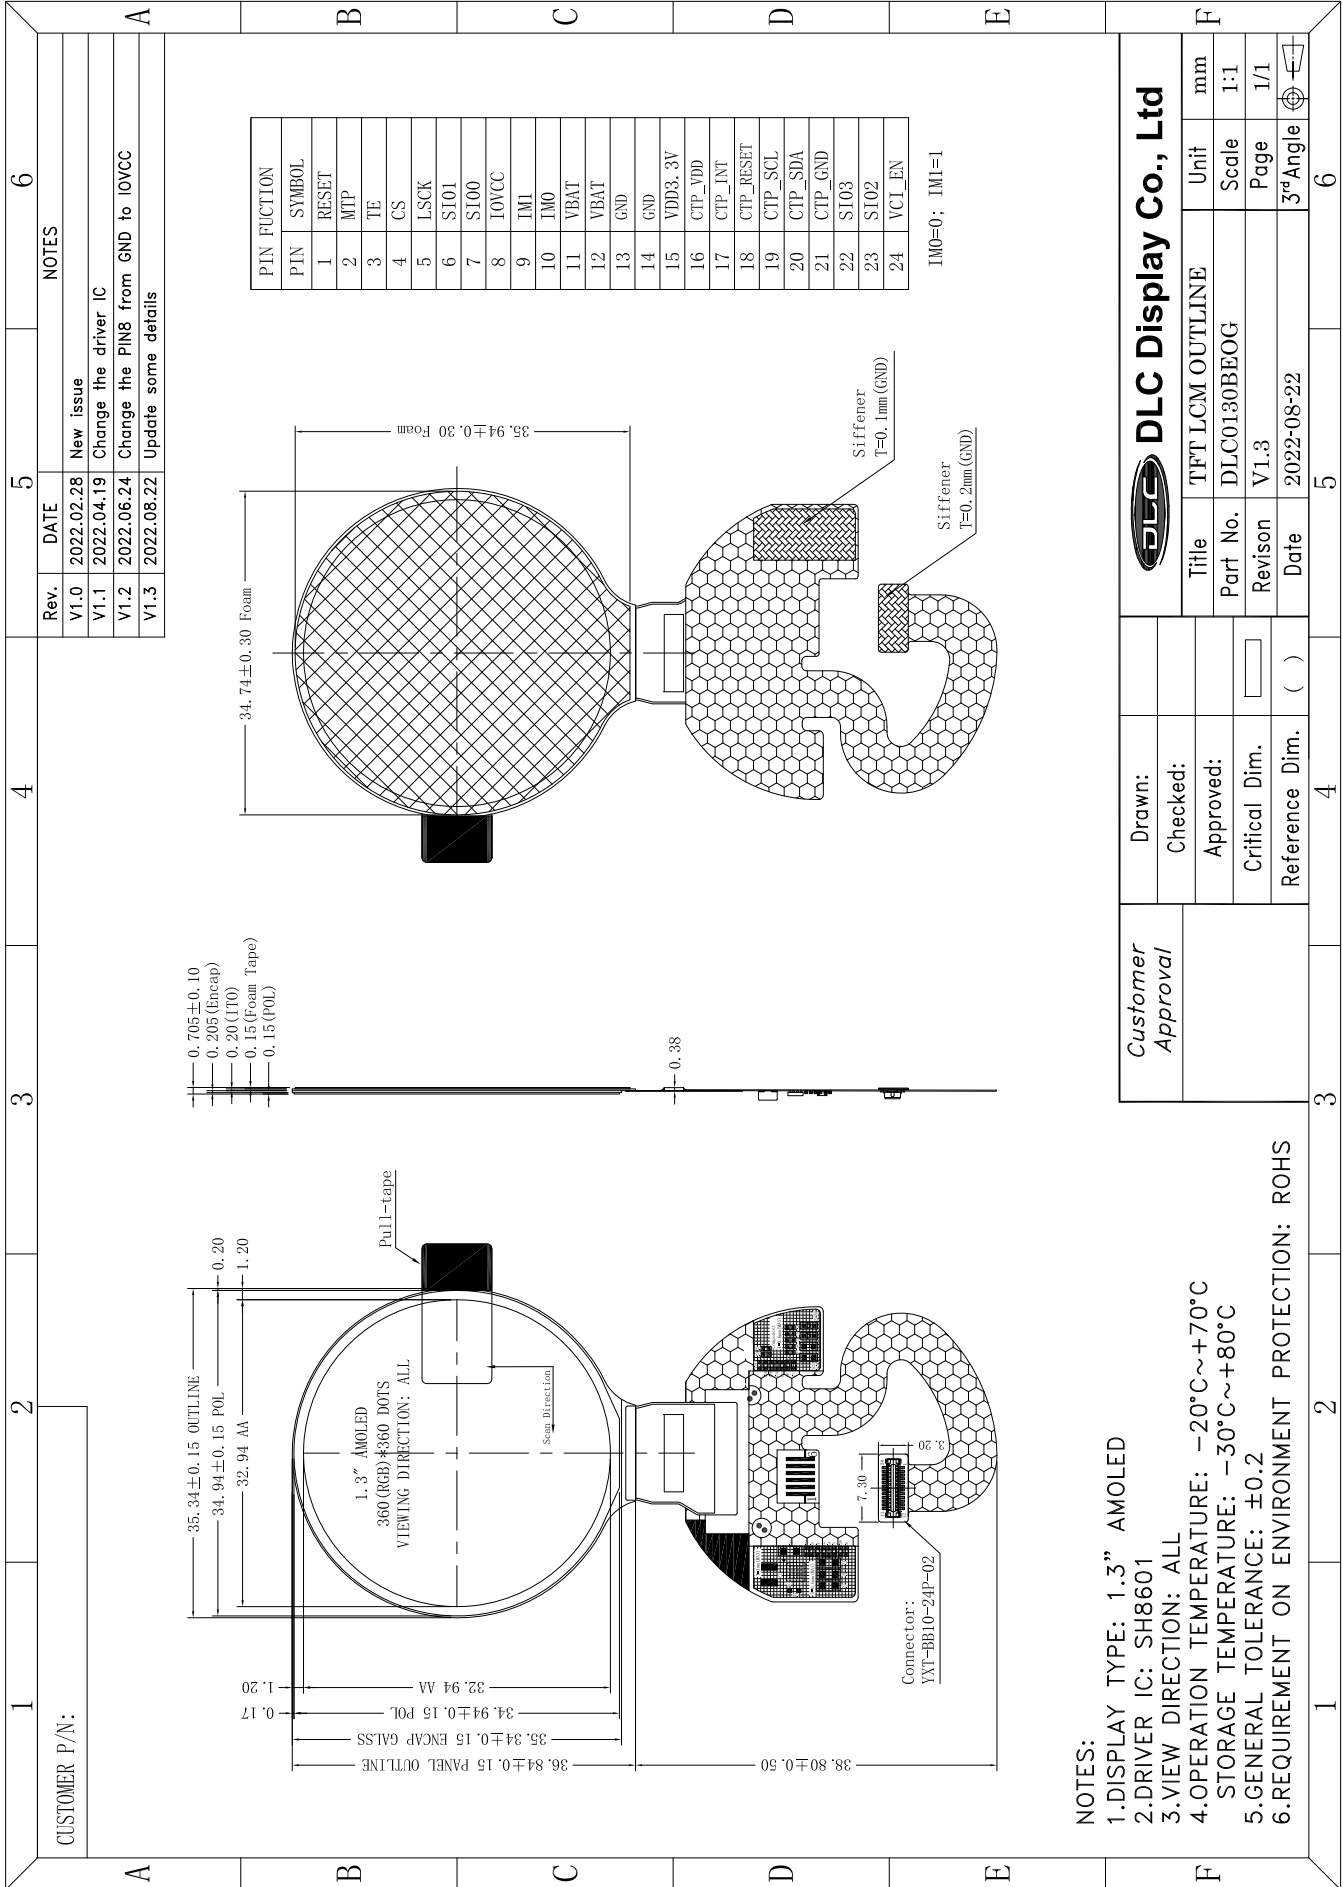

Outline Drawing

DLC		DLC Display Co., Ltd	
Drawn:		Title	TFT LCM OUTLINE
Checked:		Part No.	DLC0130BEOG
Approved:		Revision	V1.3
Critical Dim.		Date	2022-08-22
Reference Dim.	()	Unit	mm
		Scale	1:1
		Page	1/1
		3rd Angle	