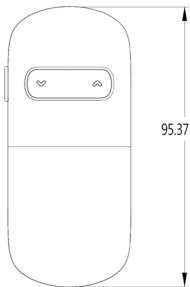

ASG-DR1531

Dimming/ Standard Remote Controller

SPECIFICATION.

Symbolz	Parameter	Condition	Min	Type	Max	Unit
Vin	Input voltage range	23A12V battery	3	12	12	VAC
Pi	Input power range			0.012		W
λ	Temperature of working environment	Working environment temperature is -15°C ~ +50°C	-15		50	°C
TA	Start time			≤ 2		mS
Ton	Quiescent current	Hibernation	0.015	0.012	0.01	uA
IRC	Working current		0.015	0.08	0.01	mA
IRC	Radiated power		15	25	30	mW
Radiation	Launch distance	Receiver sensitivity 108dB open straight line distance	30	50	200	m
Distance	Launch rate			10		KB/S
Rate	RF deviation	Narrowband emission		(+/-7.5)		KHZ
Frequency offset	Working Frequency		433.82	433.92	434.02	MHZ
Fc	Modulation mode GASK					
Modulation	Number of keys			2		key