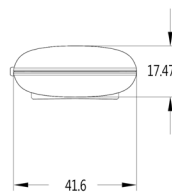

ASG-DR1531

Dimming/ Standard Remote Controller

SPECIFICATION.

Symbolz	Parameter	Condition	Min	Type	Max	Unit
Vin	Input voltage range	23A12V battery	3	12	12	VAC
Pi	Input power range			0.012		W
λ	Temperature of working environment	Working environment temperature is -15°C ~ +50°C	-15		50	°C
TA	Start time			≤ 2		mS
Ton	Quiescent current	Hibernation	0.015	0.012	0.01	uA
IRC	Working current		0.015	0.08	0.01	mA
IRC	Radiated power		15	25	30	mW
Radiation	Launch distance	Receiver sensitivity 108dB open straight line distance	30	50	200	m
Distance	Launch rate			10		KB/S
Rate	RF deviation	Narrowband emission		(+/-7.5)		KHZ
Frequency offset	Working Frequency		433.82	433.92	434.02	MHZ
Fc	Modulation mode GASK					
Modulation	Number of keys			2		key