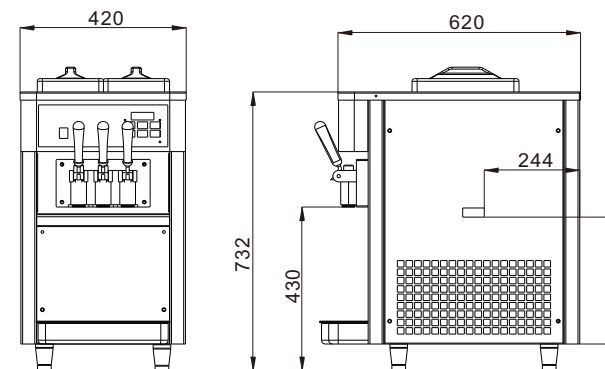

Model 6212

Equipment parameters

Model	Dimension(mm) (NET)	Dimension(MM) (PACKING)
6212	684X202X778	770X290X960
Model	N.W. (kg)	G.W. (kg)
6212	60	70
Model	Voltage	Power
6212	210-230V/50Hz/60Hz	1.2KW

ICE CREAM MACHINE FROZEN YOGURT MACHINE

MODEL 6220

- * Table model
- * Twin twist flavor
- * Gravity feed
- * Pre-cooling
- * Cylinder: one, 2X1.1 Liter
- * Hopper: One, 2X4 Liter
- * Capacity: 20 Liter/Hour

Model 6220

Equipment parameters

Model	Dimension(mm) (NET)	Dimension(MM) (PACKING)
6220	620X420X732	670X470X800
Model	N.W. (kg)	G.W. (kg)
6220	90	100
Model	Voltage	Power
6220	210-230V/50Hz/60Hz	1.8KW

MODEL 6236

- * Table model
- * Single flavor
- * Gravity feed
- * Pre-cooling
- * Cylinder: one, 3.2 Liter
- * Hopper: One, 15 Liter
- * Capacity: 36 Liter/Hour

Model 6236

Equipment parameters

Model	Dimension(mm) (NET)	Dimension(MM) (PACKING)
6236	704X404X750	750X450X800
Model	N.W. (kg)	G.W. (kg)
6236	105	120
Model	Voltage	Power
6236	210-230V/50Hz/60Hz	1.8KW