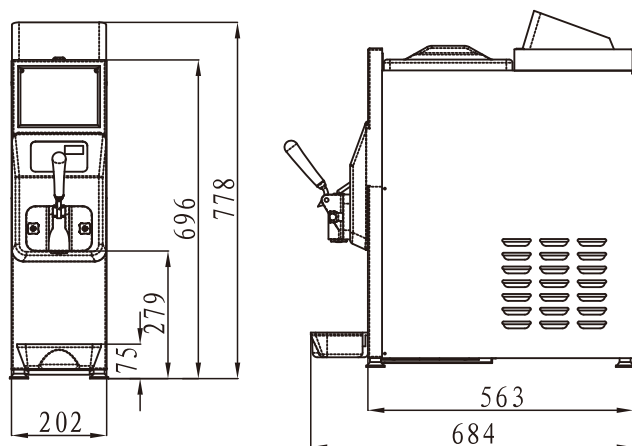

ICE CREAM MACHINE FROZEN YOGURT MACHINE

MODEL 6212

- * Table model
- * Single flavor
- * Gravity feed
- * Frequency converter, Low noise
- * Pre-cooling
- * LED Control panel
- * Cylinder: one, 1.1 Liter
- * Hopper: One, 4 Liter
- * Capacity: 12 Liter/Hour

Model 6212

Equipment parameters

Model	Dimension(mm) (NET)	Dimension(MM) (PACKING)
6212	684X202X778	770X290X960
Model	N.W. (kg)	G.W. (kg)
6212	60	70
Model	Voltage	Power
6212	210-230V/50Hz/60Hz	1.2KW

ICE CREAM MACHINE FROZEN YOGURT MACHINE

MODEL 6220

- * Table model
- * Twin twist flavor
- * Gravity feed
- * Pre-cooling
- * Cylinder: one, 2X1.1 Liter
- * Hopper: One, 2X4 Liter
- * Capacity: 20 Liter/Hour

Model 6220

Equipment parameters

Model	Dimension(mm) (NET)	Dimension(MM) (PACKING)
6220	620X420X732	670X470X800
Model	N.W. (kg)	G.W. (kg)
6220	90	100
Model	Voltage	Power
6220	210-230V/50Hz/60Hz	1.8KW

MODEL 6236

- * Table model
- * Single flavor
- * Gravity feed
- * Pre-cooling
- * Cylinder: one, 3.2 Liter
- * Hopper: One, 15 Liter
- * Capacity: 36 Liter/Hour

Model 6236

Equipment parameters

Model	Dimension(mm) (NET)	Dimension(MM) (PACKING)
6236	704X404X750	750X450X800
Model	N.W. (kg)	G.W. (kg)
6236	105	120
Model	Voltage	Power
6236	210-230V/50Hz/60Hz	1.8KW