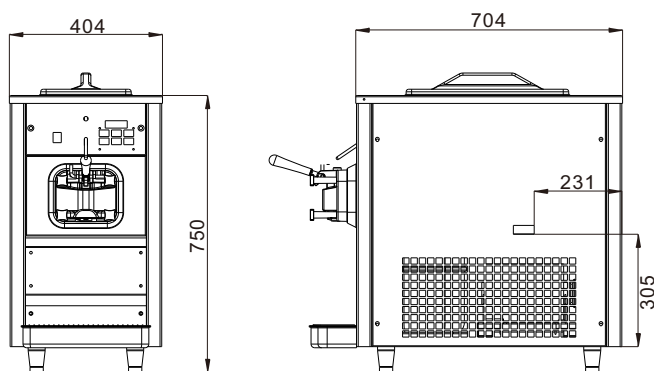

Model 6212

Equipment parameters

Model	Dimension(mm) (NET)	Dimension(MM) (PACKING)
6212	684X202X778	770X290X960
Model	N.W. (kg)	G.W. (kg)
6212	60	70
Model	Voltage	Power
6212	210-230V/50Hz/60Hz	1.2KW

ICE CREAM MACHINE FROZEN YOGURT MACHINE

MODEL 6220

- * Table model
- * Twin twist flavor
- * Gravity feed
- * Pre-cooling
- * Cylinder: one, 2X1.1 Liter
- * Hopper: One, 2X4 Liter
- * Capacity: 20 Liter/Hour

Model 6220

Equipment parameters

Model	Dimension(mm) (NET)	Dimension(MM) (PACKING)
6220	620X420X732	670X470X800
Model	N.W. (kg)	G.W. (kg)
6220	90	100
Model	Voltage	Power
6220	210-230V/50Hz/60Hz	1.8KW

MODEL 6236

- * Table model
- * Single flavor
- * Gravity feed
- * Pre-cooling
- * Cylinder: one, 3.2 Liter
- * Hopper: One, 15 Liter
- * Capacity: 36 Liter/Hour

Model 6236

Equipment parameters

Model	Dimension(mm) (NET)	Dimension(MM) (PACKING)
6236	704X404X750	750X450X800
Model	N.W. (kg)	G.W. (kg)
6236	105	120
Model	Voltage	Power
6236	210-230V/50Hz/60Hz	1.8KW