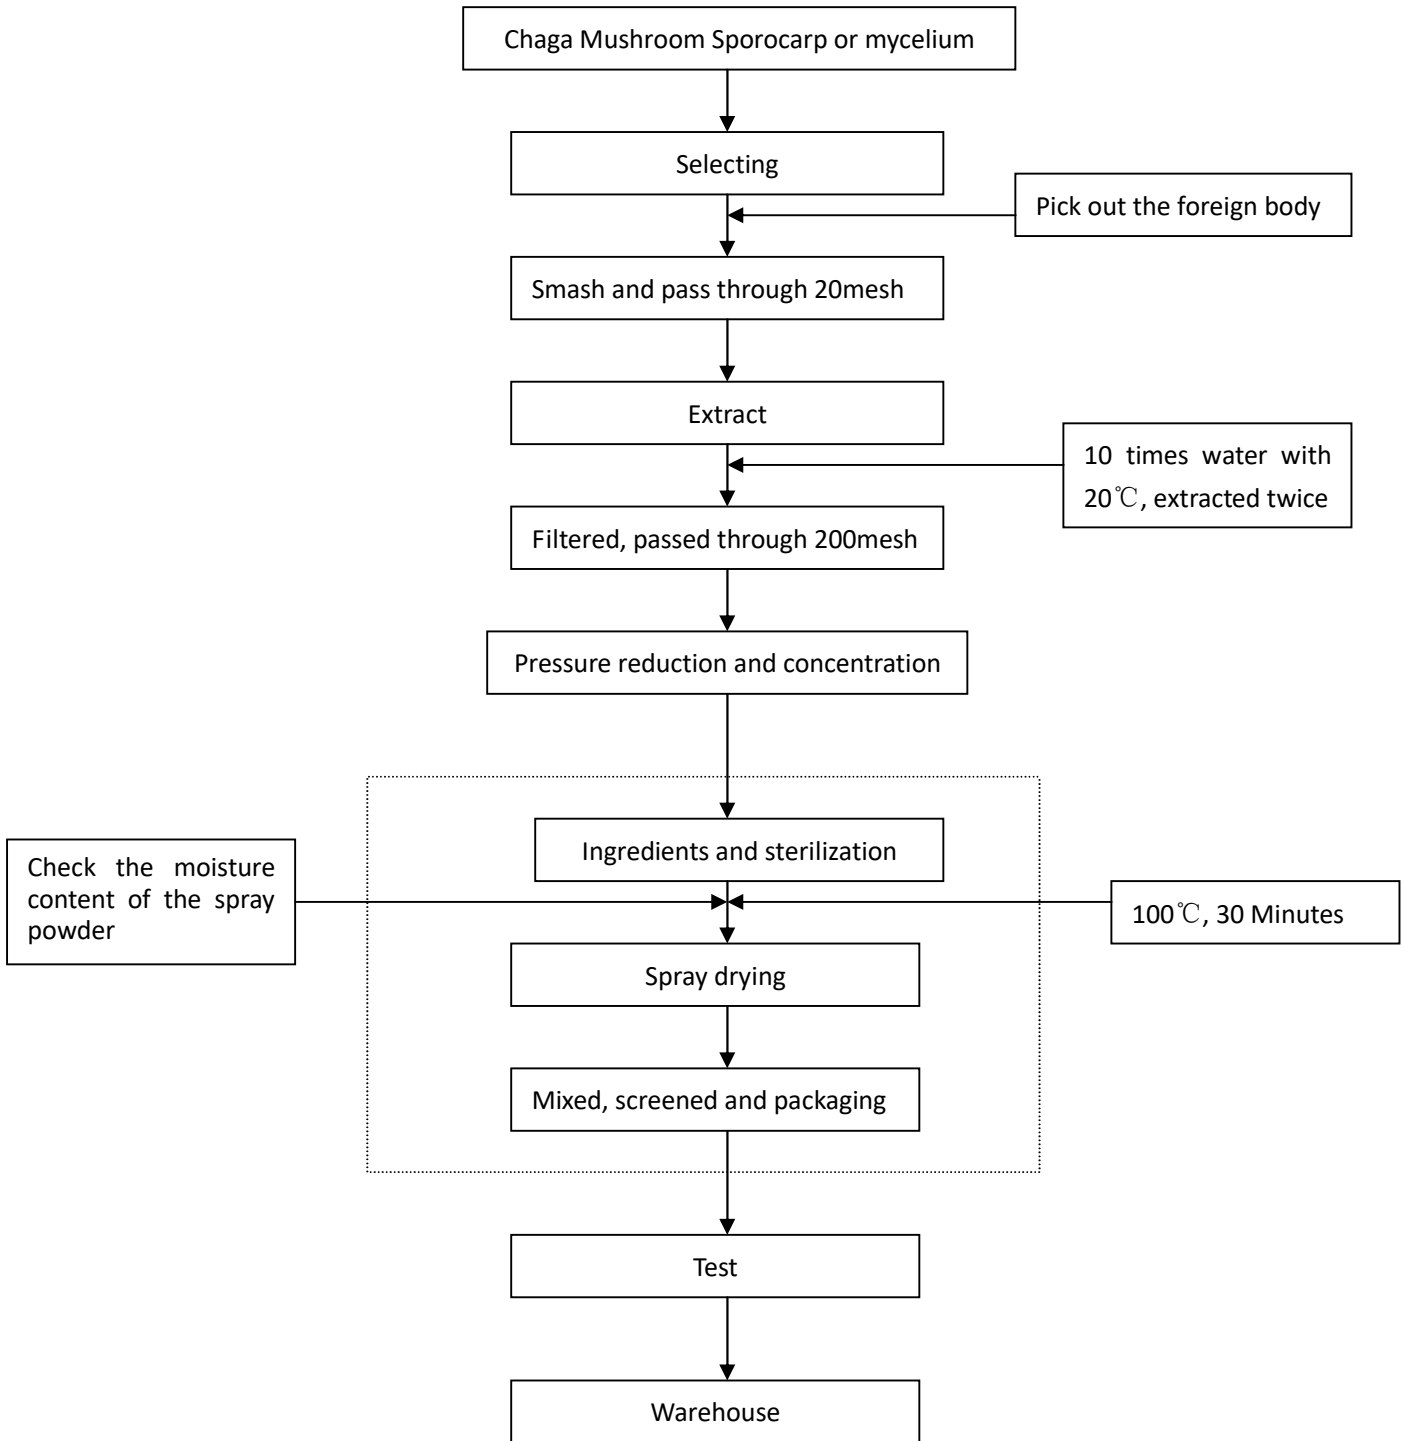

**FLOW CHART OF CHAGA MUSHROOM EXTRACT POLYSACCHARIDES**

Clean room