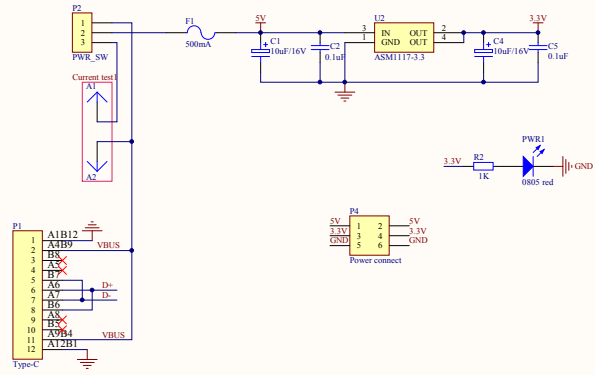

POWER

USB

MCU

INTERFACE

FONT--GT30L32S4W

FLASH

Title		DALIAN GOOD DISPLAY CO., LTD.	
Size	Number	Revision	
C	ESP8266-L		
Date:	2022/10/8	Sheet of	
File:		Drawn By:	