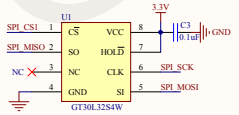

POWER

USB

MCU

INTERFACE

FONT--GT30L32S4W

FLASH

Title		DALIAN GOOD DISPLAY CO., LTD.	
Size	Number	Revision	
C	ESP8266-L		
Date:	2022/10/8	Sheet of	
File:		Drawn By:	