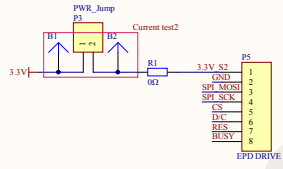

POWER

USB

MCU

INTERFACE

FONT--GT30L32S4W

FLASH

Title		DALIAN GOOD DISPLAY CO., LTD.	
Size	Number	Revision	
C	ESP8266-L		
Date:	2022/10/8	Sheet of	
File:		Drawn By:	