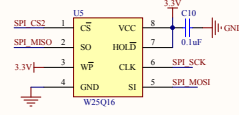

POWER

USB

MCU

INTERFACE

FONT--GT30L32S4W

FLASH

Title		DALIAN GOOD DISPLAY CO., LTD.	
Size	Number	Revision	
C	ESP8266-L		
Date:	2022/10/8	Sheet of	
File:		Drawn By:	