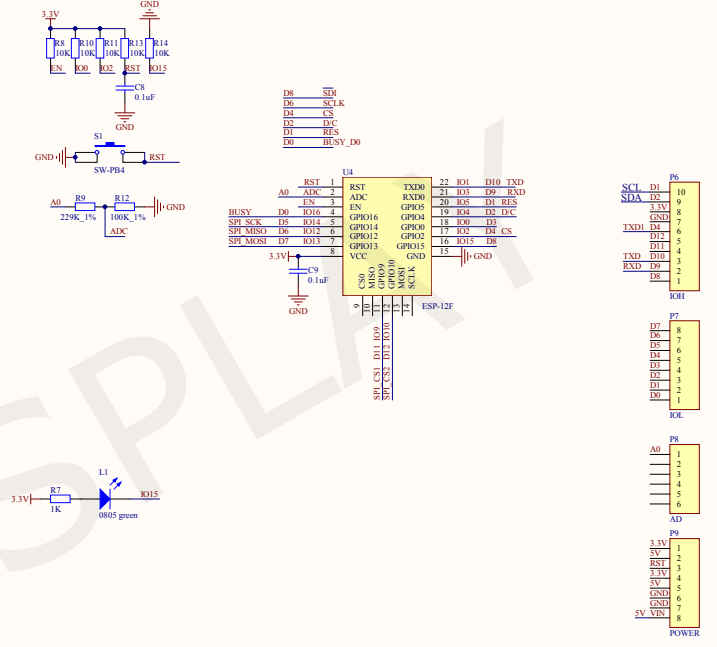

POWER

USB

MCU

INTERFACE

FONT--GT30L32S4W

FLASH

Title		DALIAN GOOD DISPLAY CO., LTD.	
Size	Number	Revision	
C	ESP8266-L		
Date:	2022/10/8	Sheet of	
File:		Drawn By:	