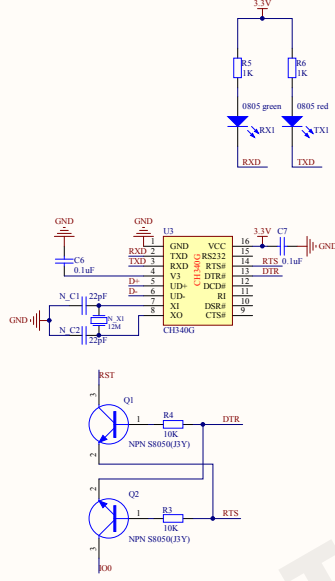

POWER

USB

MCU

INTERFACE

FONT--GT30L32S4W

FLASH

Title		DALIAN GOOD DISPLAY CO., LTD.	
Size	Number	Revision	
C	ESP8266-L		
Date:	2022/10/8	Sheet of	
File:		Drawn By:	