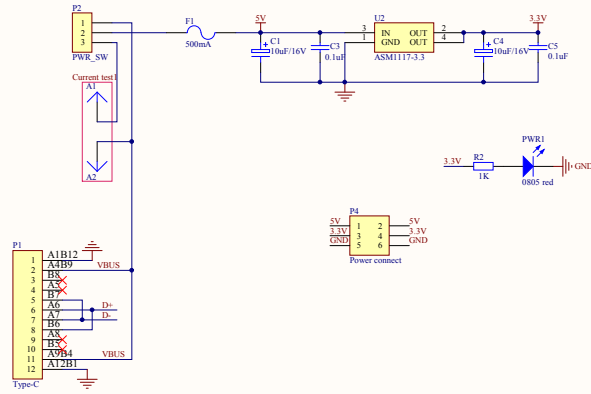

POWER

USB

MCU

INTERFACE

FONT--GT30L32S4W

FLASH

Title		
L53 DALIAN GOOD DISPLAY CO., LTD.		
Size	Number	Revision
C	ESP32-L	
Date:	2022/10/8	Sheet of
File:		Drawn By: