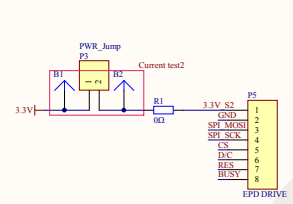

POWER

USB

MCU

INTERFACE

FONT--GT30L32S4W

FLASH

Title		
L53 DALIAN GOOD DISPLAY CO., LTD.		
Size	Number	Revision
C	ESP32-L	
Date:	2022/10/8	Sheet of
File:		Drawn By: