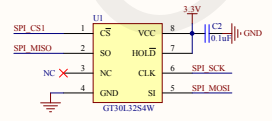

POWER

USB

MCU

INTERFACE

FONT--GT30L32S4W

FLASH

Title		
L53 DALIAN GOOD DISPLAY CO., LTD.		
Size	Number	Revision
C	ESP32-L	
Date:	2022/10/8	Sheet of
File:		Drawn By: