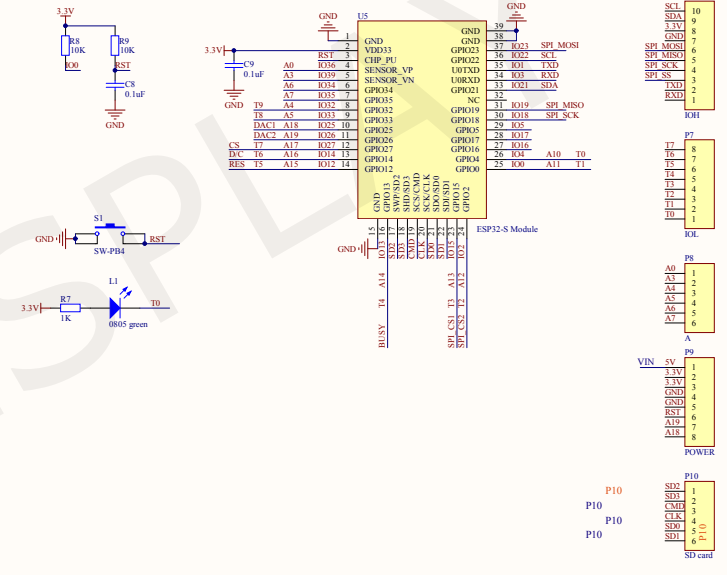

POWER

USB

MCU

INTERFACE

FONT--GT30L32S4W

FLASH

Title		
L53 DALIAN GOOD DISPLAY CO., LTD.		
Size	Number	Revision
C	ESP32-L	
Date:	2022/10/8	Sheet of
File:		Drawn By: