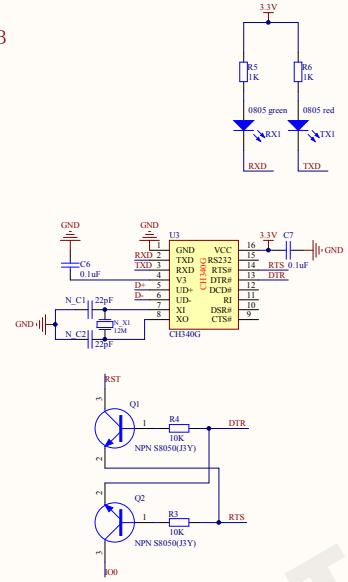

POWER

USB

MCU

INTERFACE

FONT--GT30L32S4W

FLASH

Title		
L53 DALIAN GOOD DISPLAY CO., LTD.		
Size	Number	Revision
C	ESP32-L	
Date:	2022/10/8	Sheet of
File:		Drawn By: