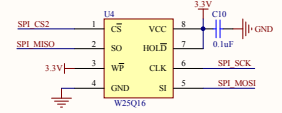

POWER

USB

MCU

INTERFACE

FONT--GT30L32S4W

FLASH

Title		
L53 DALIAN GOOD DISPLAY CO., LTD.		
Size	Number	Revision
C	ESP32-L	
Date:	2022/10/8	Sheet of
File:		Drawn By: