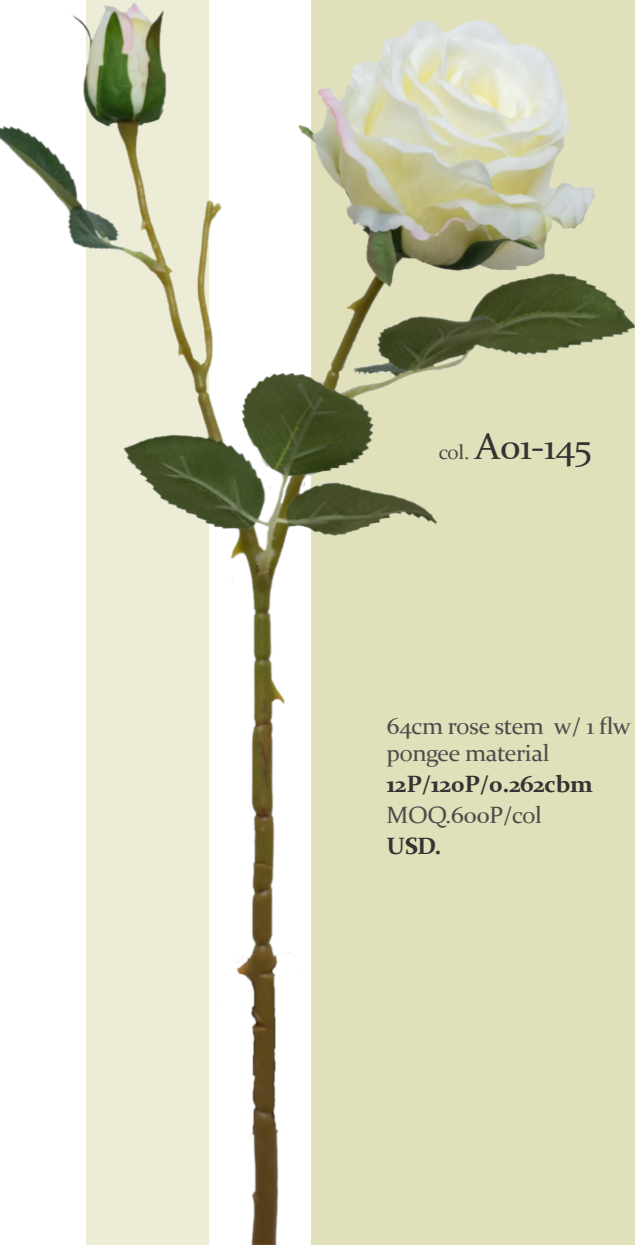

col. B01-136

col. B02-141

col. B03-139

NO. 101-003

d. 10.5cm
pongee material
basic colours. 10
packing. customized
USD.

022017₀₀₀₄

col. A01-145

64cm rose stem w/ 1 flw & 1 bud
 pongee material
12P/120P/0.262cbm
 MOQ,600P/col
 USD.